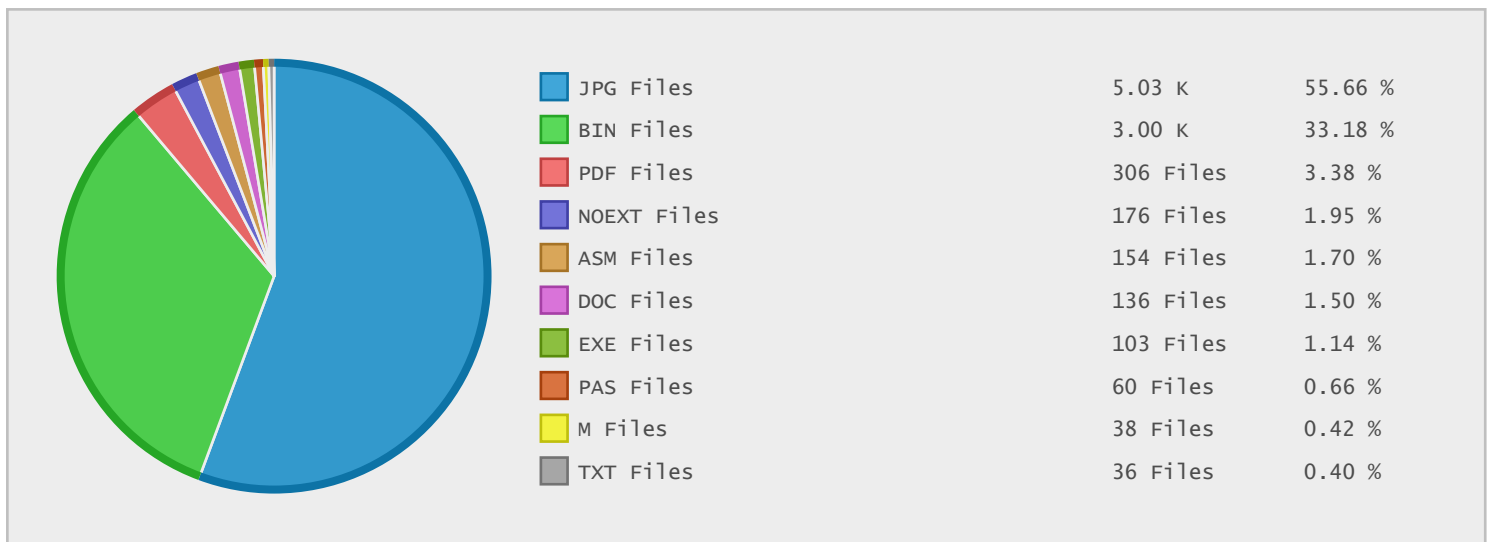

Top 10 File Categories Sorted By Disk Space

Last 12 Months Modified Disk Space History

Last 10 Years Modified Disk Space History

Last 10 Years Modified File Count History

Top 10 File Extensions Sorted By Disk Space

Top 10 File Extensions Sorted By Number of Files

Top 10 File Categories Sorted by Disk Space

Category	Files	Data	Data (%)
Image Files	5052	3.29 GB	29.97 %
Disk Image Files	4	2.65 GB	24.21 %
Archive Files	46	1.93 GB	17.62 %
Video Files	50	875.63 MB	7.80 %
Document Files	548	795.76 MB	7.09 %
Program Files	136	771.63 MB	6.87 %
Miscellaneous Files	266	310.86 MB	2.77 %
Data Files	3073	288.60 MB	2.57 %
Music Files	15	96.54 MB	0.86 %
Development Files	323	8.17 MB	0.07 %