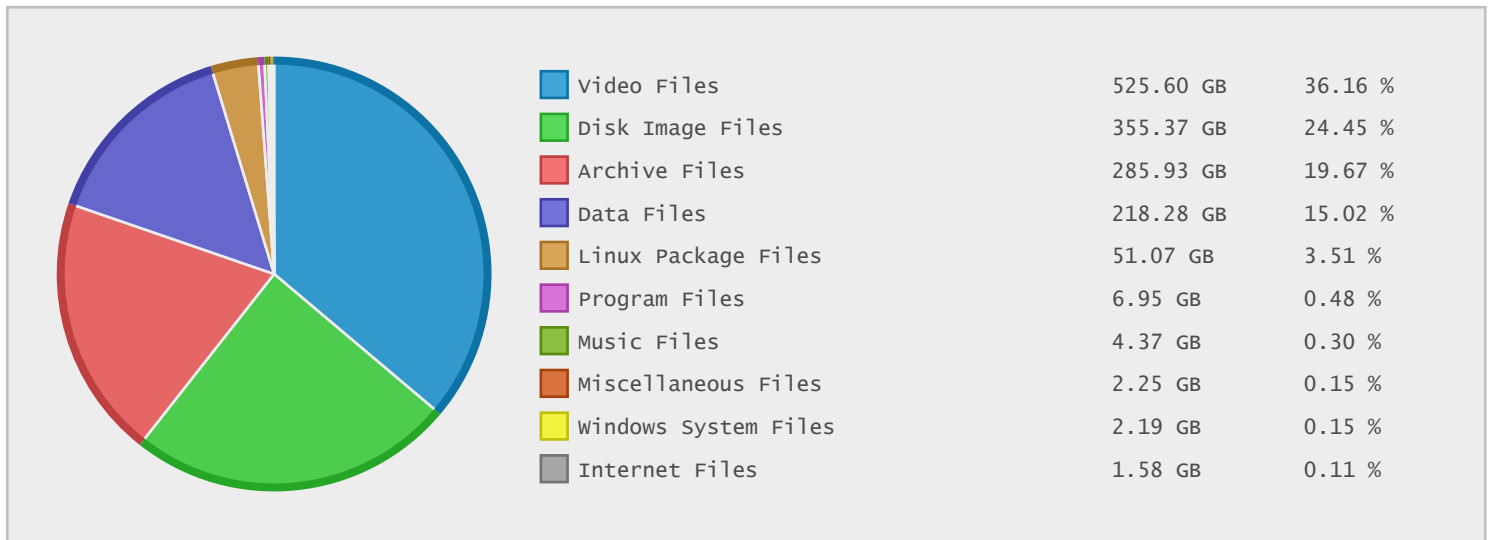

KLID Linux Software Archive - FTP Site Statistics

Property	Value
FTP Server	ftp.klid.dk
Description	KLID Linux Software Archive
Country	Denmark
Scan Date	04/Jan/2016
Total Dirs	30,372
Total Files	284,756
Total Data	1.42 TB

Top 20 Directories Sorted by Disk Space

Name	Dirs	Files	Data	Data (%)
/	30372	284756	1.42 TB	100.00 %
/video	137	1302	734.18 GB	50.44 %
/linuxmint	23	214	192.95 GB	13.26 %
/gentoo	53	74819	187.39 GB	12.87 %
/gentoo/distfiles	0	74437	186.29 GB	12.80 %
/linuxmint/stable	20	196	175.32 GB	12.04 %
/video/2012-03-17-krise	1	69	87.52 GB	6.01 %
/video/2011-08-01-demokrati	0	70	82.44 GB	5.66 %
/knoppix	14	987	59.42 GB	4.08 %
/pclinuxos	13	9177	46.46 GB	3.19 %
/archlinux	67	27031	45.22 GB	3.11 %
/gnu	879	18059	43.75 GB	3.01 %
/archlinux/pool	2	26956	42.65 GB	2.93 %
/video/2012-03-17-krise/background	0	22	35.61 GB	2.45 %
/sabayonlinux	128	607	34.60 GB	2.38 %
/video/2010-05-26-haand	0	34	32.79 GB	2.25 %
/pclinuxos12	9	8985	32.61 GB	2.24 %
/sabayonlinux/iso	3	88	32.28 GB	2.22 %
/pub1	50	122	32.08 GB	2.20 %
/pub1/ke1d	47	122	32.08 GB	2.20 %

Top 10 File Categories Sorted By Disk Space

Last 12 Months Modified Disk Space History

Last 10 Years Modified Disk Space History

Total:	1426.58 GB
Average:	142.66 GB
Maximum:	292.94 GB
Minimum:	3.42 GB
From:	2007
To:	2016

Last 10 Years Modified File Count History

Total:	265116 Files
Average:	26512 Files
Maximum:	179092 Files
Minimum:	1748 Files
From:	2007
To:	2016

Top 10 File Extensions Sorted By Disk Space

Top 10 File Extensions Sorted By Number of Files