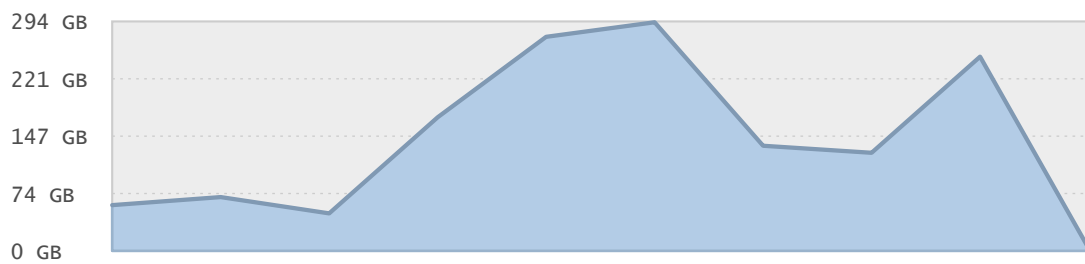

Top 10 File Categories Sorted By Disk Space

Last 12 Months Modified Disk Space History

Last 10 Years Modified Disk Space History

Total:	1426.58 GB
Average:	142.66 GB
Maximum:	292.94 GB
Minimum:	3.42 GB
From:	2007
To:	2016

Last 10 Years Modified File Count History

Total:	265116 Files
Average:	26512 Files
Maximum:	179092 Files
Minimum:	1748 Files
From:	2007
To:	2016

Top 10 File Extensions Sorted By Disk Space

Top 10 File Extensions Sorted By Number of Files