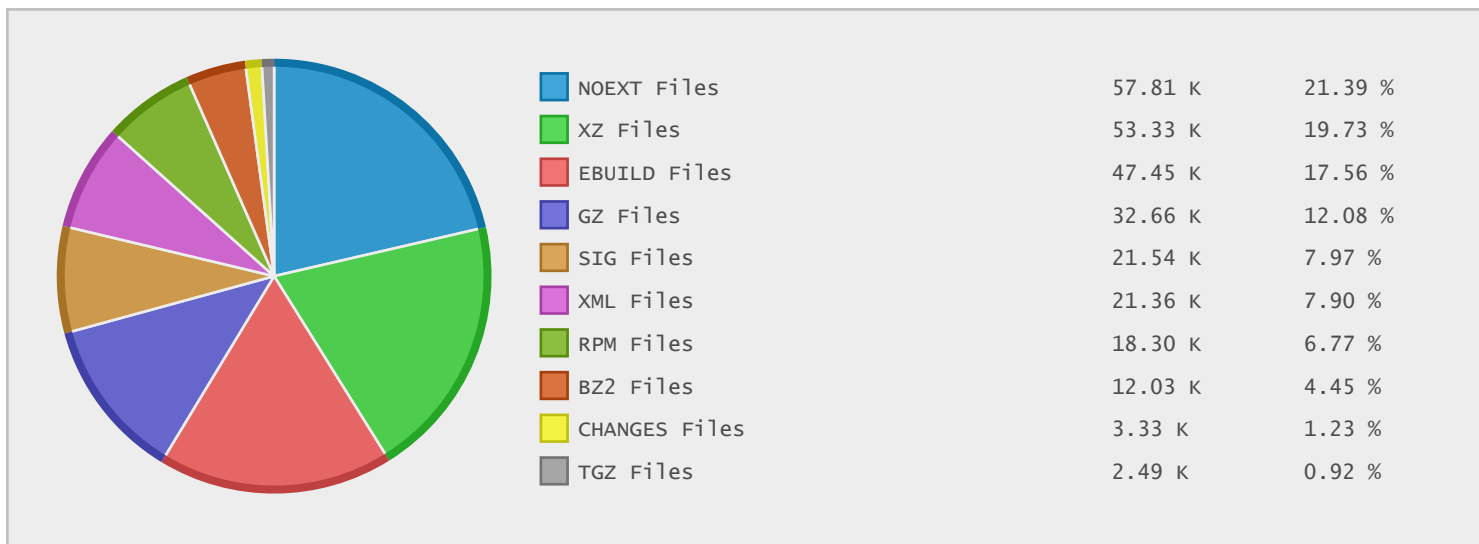

Top 10 File Categories Sorted By Disk Space

Last 12 Months Modified Disk Space History

Last 10 Years Modified Disk Space History

Total:	1426.58 GB
Average:	142.66 GB
Maximum:	292.94 GB
Minimum:	3.42 GB
From:	2007
To:	2016

Last 10 Years Modified File Count History

Total:	265116 Files
Average:	26512 Files
Maximum:	179092 Files
Minimum:	1748 Files
From:	2007
To:	2016

Top 10 File Extensions Sorted By Disk Space

Top 10 File Extensions Sorted By Number of Files