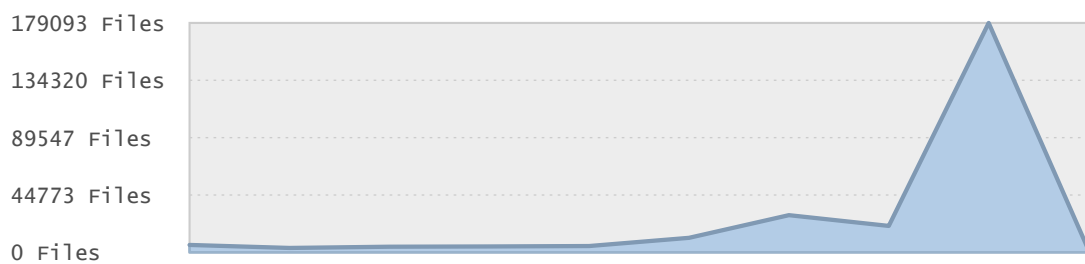

Top 10 File Categories Sorted By Disk Space

Last 12 Months Modified Disk Space History

Last 10 Years Modified Disk Space History

Total:	1426.58 GB
Average:	142.66 GB
Maximum:	292.94 GB
Minimum:	3.42 GB
From:	2007
To:	2016

Last 10 Years Modified File Count History

Total:	265116 Files
Average:	26512 Files
Maximum:	179092 Files
Minimum:	1748 Files
From:	2007
To:	2016

Top 10 File Extensions Sorted By Disk Space

Top 10 File Extensions Sorted By Number of Files