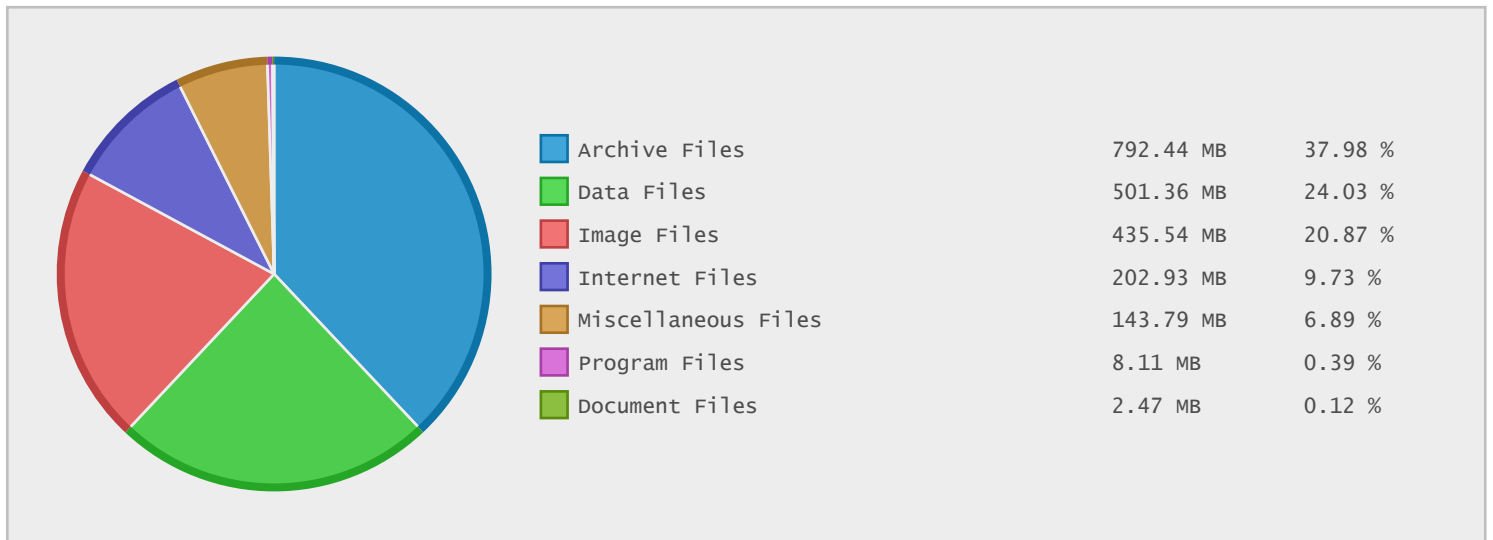

Kodak Software Archive - FTP Site Statistics

Property	Value
FTP Server	ftp.kodak.com
Description	Kodak Software Archive
Country	United States
Scan Date	09/Jun/2015
Total Dirs	45
Total Files	540
Total Data	2.04 GB

Top 20 Directories Sorted by Disk Space

Name	Dirs	Files	Data	Data (%)
/	45	540	2.04 GB	100.00 %
/pbssoftware	0	17	633.67 MB	30.37 %
/EasyPrint	4	207	515.40 MB	24.70 %
/www	2	108	495.37 MB	23.74 %
/www/images	1	108	495.37 MB	23.74 %
/www/images/pcd	0	108	495.37 MB	23.74 %
/ips	6	21	385.73 MB	18.49 %
/ips/pub	5	21	385.73 MB	18.49 %
/ips/pub/Europe_Images	4	21	385.73 MB	18.49 %
/ips/pub/Europe_Images/Europe-8bitTIFF	0	5	242.20 MB	11.61 %
/EasyPrint/EasyPrintMac	1	116	190.92 MB	9.15 %
/EasyPrint/EasyPrintPC	1	87	170.57 MB	8.17 %
/EasyPrint/EasyPrintMac/MediaJarFiles	0	113	122.80 MB	5.88 %
/ips/pub/Europe_Images/EuropeJPEG2000-...	0	5	97.41 MB	4.67 %
/EasyPrint/EasyPrintPC/MediaJarFiles	0	71	80.14 MB	3.84 %
/gastds	19	186	56.47 MB	2.71 %
/gastds/STANDARDS	2	7	52.09 MB	2.50 %
/gastds/STANDARDS/CGATS	0	7	52.09 MB	2.50 %
/ips/pub/Europe_Images/EuropeJPEG2000-...	0	6	23.66 MB	1.13 %
/ips/pub/Europe_Images/Europe-Standard...	0	5	22.46 MB	1.08 %

Top 10 File Categories Sorted By Disk Space