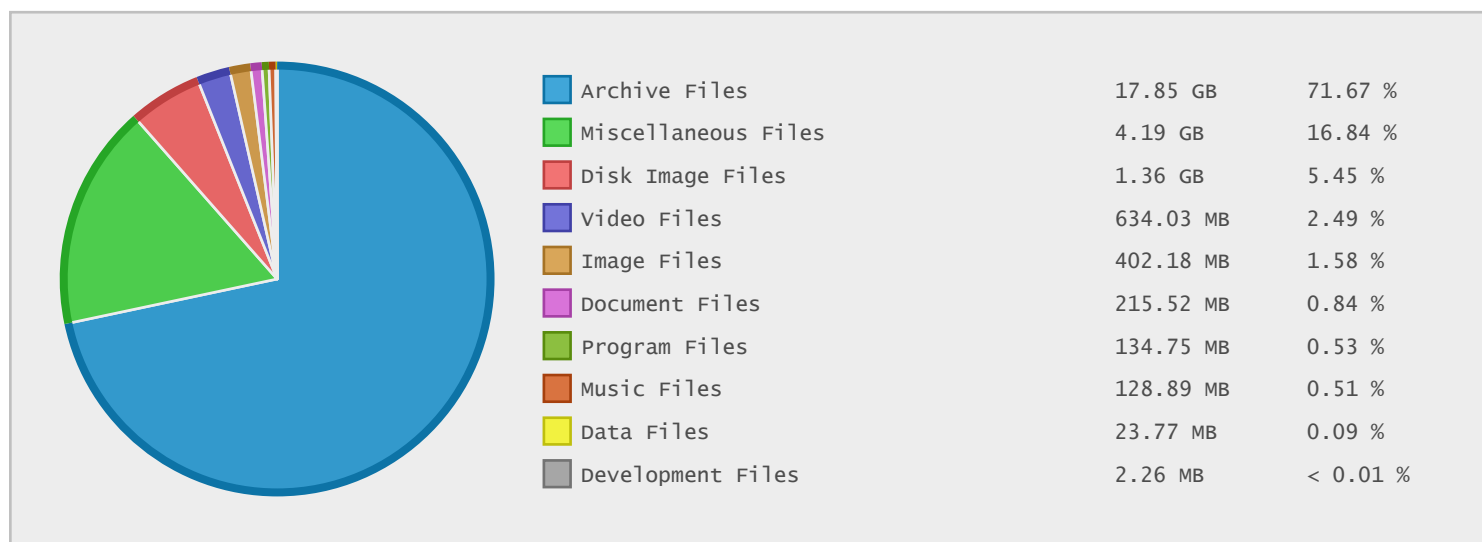

Technical University of Munich - FTP Site Statistics

Property	Value
FTP Server	ftp.ldv.e-technik.tu-muenchen.de
Description	Technical University of Munich
Country	Germany
Scan Date	23/May/2014
Total Dirs	54
Total Files	339
Total Data	24.91 GB

Top 20 Directories Sorted by Disk Space

Name	Dirs	Files	Data	Data (%)
/	54	339	24.91 GB	100.00 %
/dist	53	338	24.91 GB	> 99.99 %
/dist/notsm	0	1	7.40 GB	29.72 %
/dist/cpp	0	2	4.10 GB	16.47 %
/dist/trust	0	5	2.69 GB	10.78 %
/dist/rl	0	1	1.36 GB	5.45 %
/dist/Motion_Estimation	7	85	787.50 MB	3.09 %
/dist/Motion_Estimation/Testsequenzen	0	27	609.95 MB	2.39 %
/dist/transfer	0	3	331.97 MB	1.30 %
/dist/daedalus	1	39	193.83 MB	0.76 %
/dist/cif	0	5	187.32 MB	0.73 %
/dist/Motion_Estimation/Papers	5	55	157.55 MB	0.62 %
/dist/David	19	158	134.85 MB	0.53 %
/dist/David/3DSyntheseDemo2	17	144	95.00 MB	0.37 %
/dist/daedalus/miniblimps	0	35	79.73 MB	0.31 %
/dist/David/3DSyntheseDemo2/bin	11	60	54.83 MB	0.21 %
/dist/Scientific_Writing	0	5	51.94 MB	0.20 %
/dist/SFB_TR-28	0	1	42.05 MB	0.16 %
/dist/David/3DSyntheseDemo2/sounds	0	14	39.85 MB	0.16 %
/dist/David/sounds	0	14	39.85 MB	0.16 %

Top 10 File Categories Sorted By Disk Space