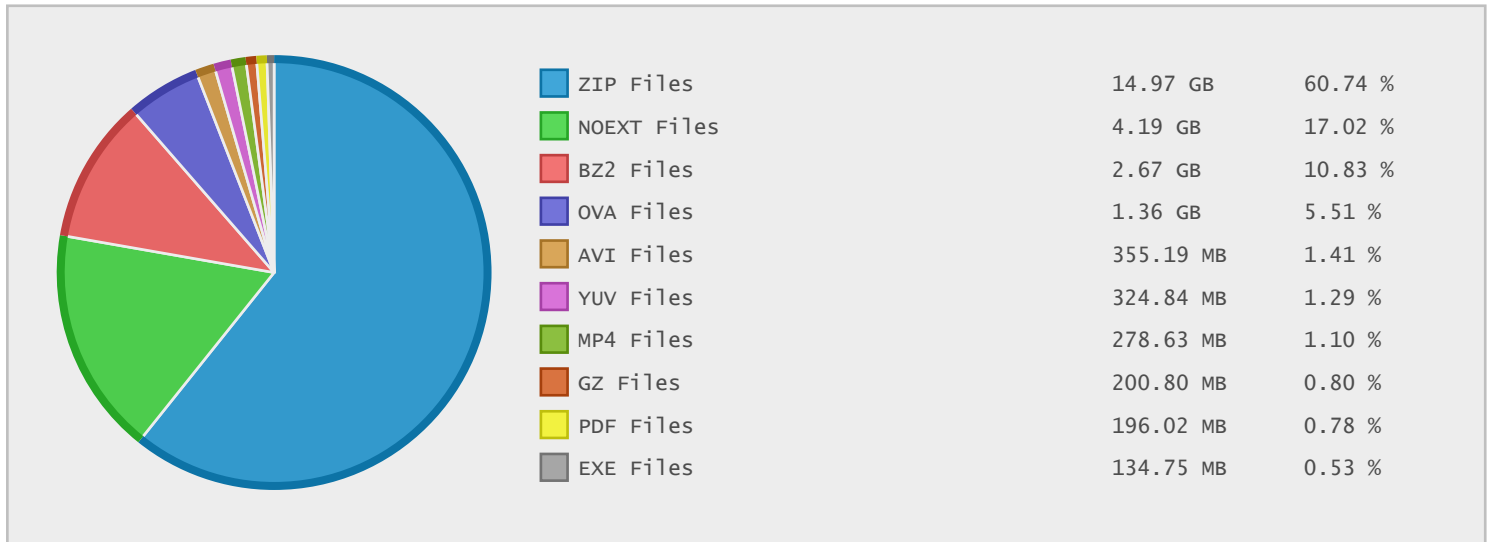

Top 10 File Extensions Sorted By Disk Space