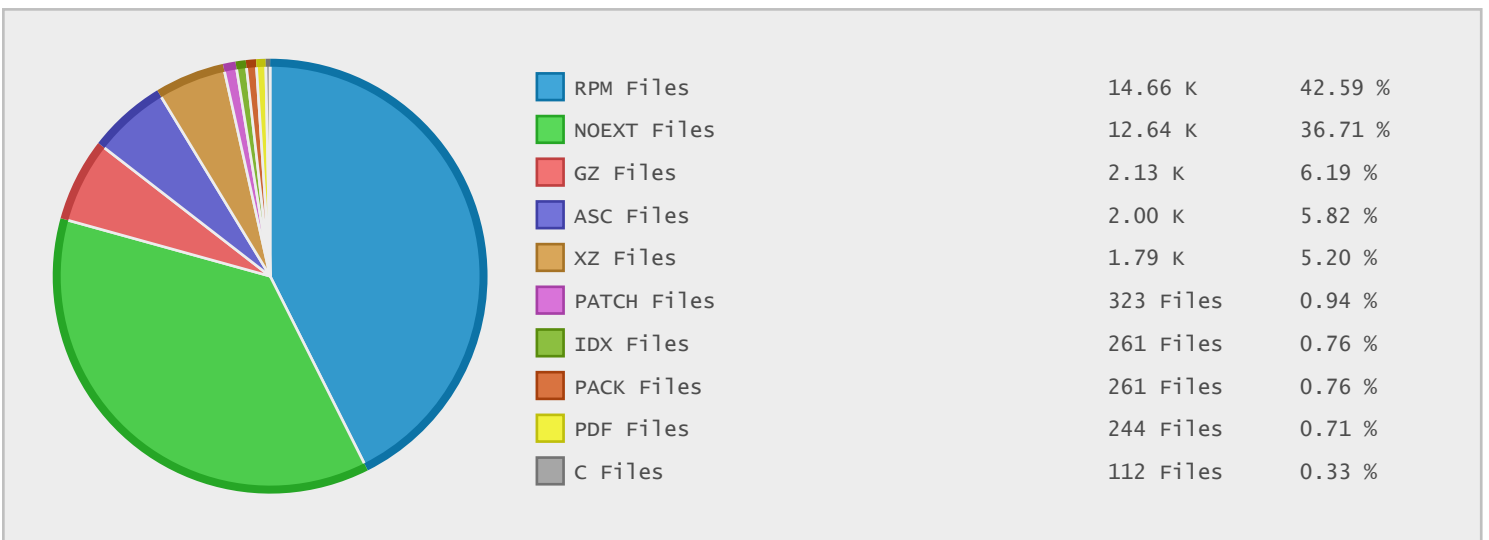

Top 10 File Categories Sorted By Disk Space

Last 12 Months Modified Disk Space History

Last 10 Years Modified Disk Space History

Total:	220.19 GB
Average:	22.02 GB
Maximum:	42.89 GB
Minimum:	9.52 GB
From:	2006
To:	2015

Last 10 Years Modified File Count History

Total:	23731 Files
Average:	2373 Files
Maximum:	6038 Files
Minimum:	276 Files
From:	2006
To:	2015

Top 10 File Extensions Sorted By Disk Space

Top 10 File Extensions Sorted By Number of Files