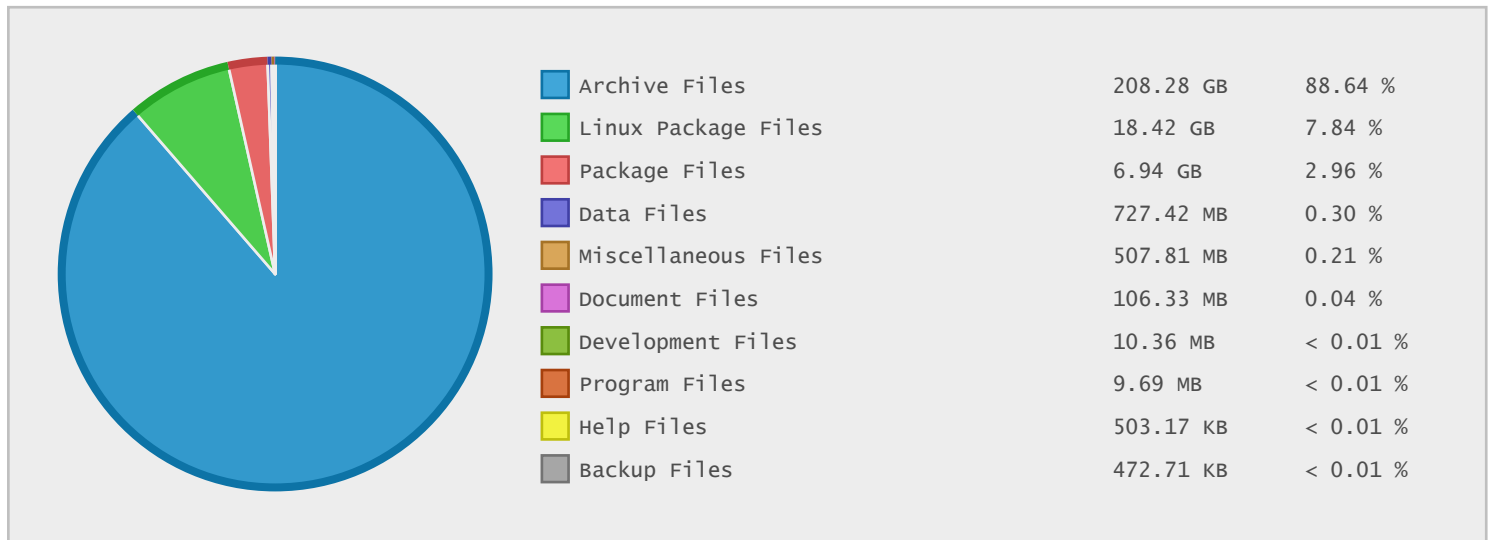

Linux MIPS Project - FTP Site Statistics

Property	Value
FTP Server	ftp.linux-mips.org
Description	Linux MIPS Project
Country	Hungary
Scan Date	26/Jun/2015
Total Dirs	8,387
Total Files	37,442
Total Data	234.98 GB

Top 10 File Categories Sorted By Disk Space

Last 12 Months Modified Disk Space History

Last 10 Years Modified Disk Space History

Total:	220.19 GB
Average:	22.02 GB
Maximum:	42.89 GB
Minimum:	9.52 GB
From:	2006
To:	2015

Last 10 Years Modified File Count History

Total:	23731 Files
Average:	2373 Files
Maximum:	6038 Files
Minimum:	276 Files
From:	2006
To:	2015

Top 10 File Extensions Sorted By Disk Space

Top 10 File Extensions Sorted By Number of Files