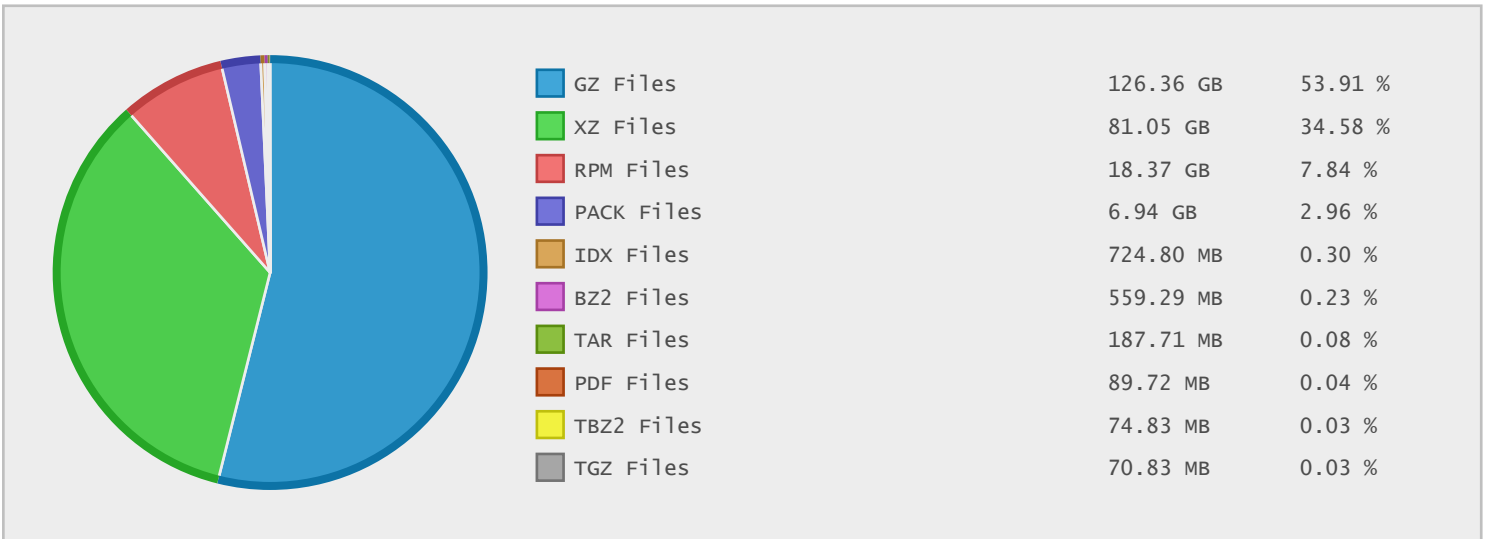

Top 10 File Categories Sorted By Disk Space

Last 12 Months Modified Disk Space History

Last 10 Years Modified Disk Space History

Total:	220.19 GB
Average:	22.02 GB
Maximum:	42.89 GB
Minimum:	9.52 GB
From:	2006
To:	2015

Last 10 Years Modified File Count History

Total:	23731 Files
Average:	2373 Files
Maximum:	6038 Files
Minimum:	276 Files
From:	2006
To:	2015

Top 10 File Extensions Sorted By Disk Space

Top 10 File Extensions Sorted By Number of Files