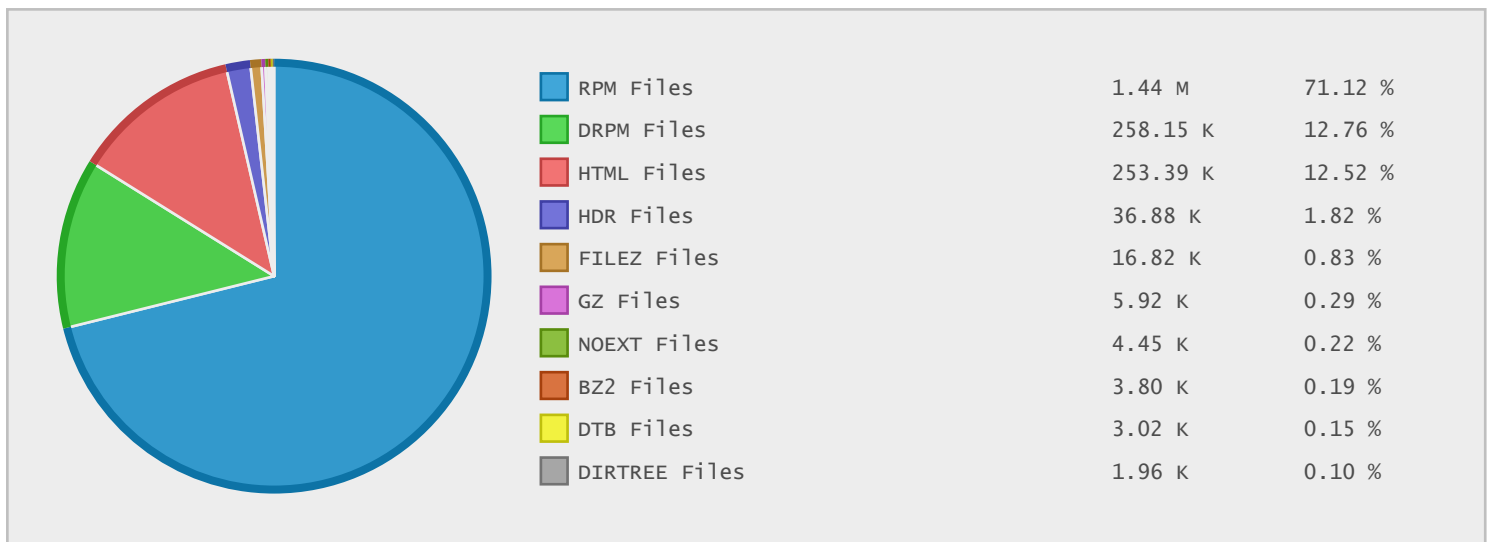

Top 10 File Extensions Sorted By Number of Files