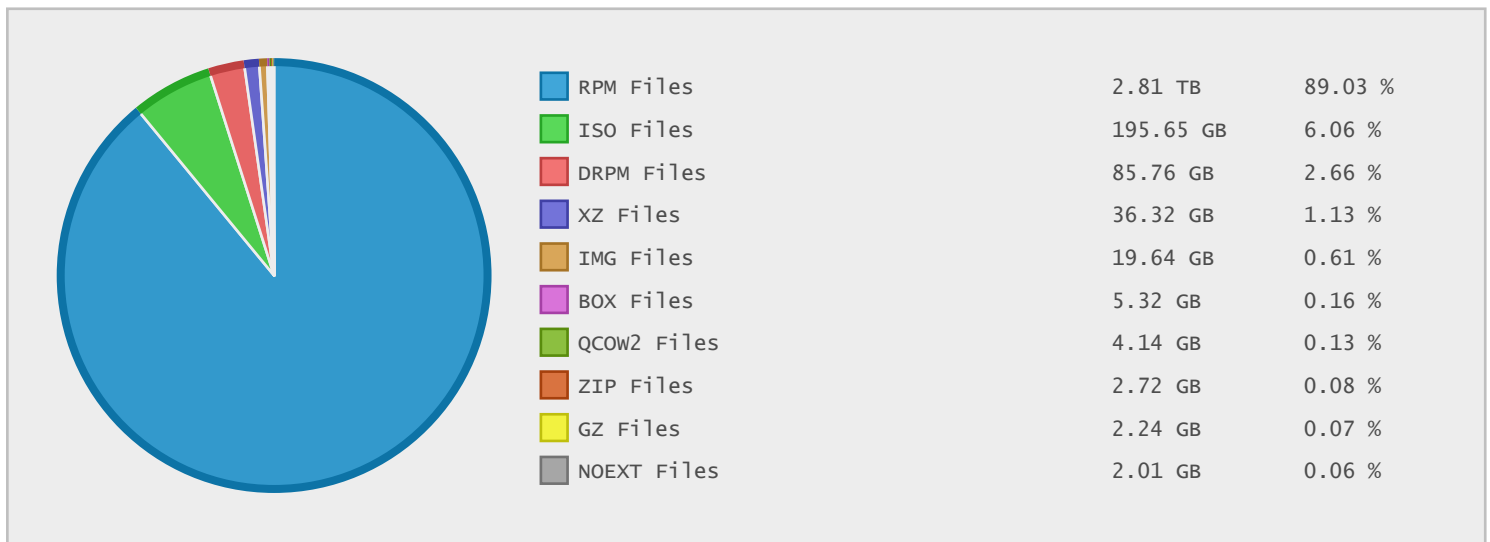

Top 10 File Categories Sorted By Disk Space

Last 12 Months Modified Disk Space History

Last 10 Years Modified Disk Space History

Last 10 Years Modified File Count History

Top 10 File Extensions Sorted By Disk Space