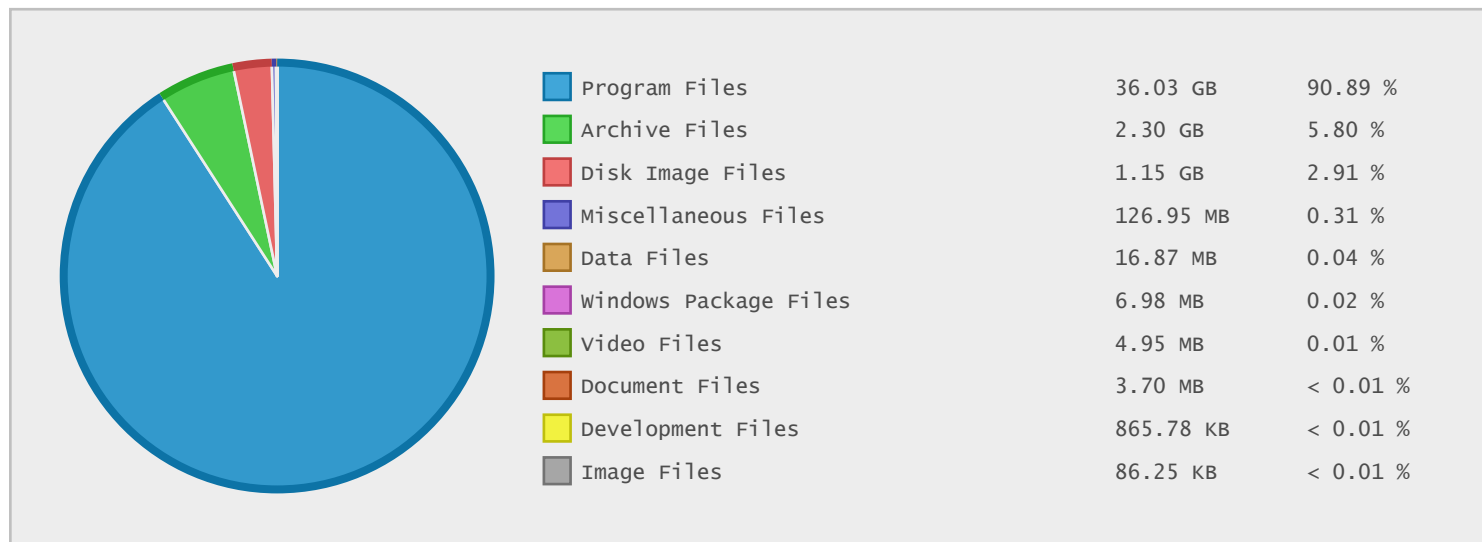

Logitech Software Archive - FTP Site Statistics

Property	Value
FTP Server	ftp.logitech.com
Description	Logitech Software Archive
Country	United States
Scan Date	29/Aug/2015
Total Dirs	116
Total Files	3,146
Total Data	39.64 GB

Top 20 Directories Sorted by Disk Space

Name	Dirs	Files	Data	Data (%)
/	116	3146	39.64 GB	100.00 %
/pub	115	3146	39.64 GB	100.00 %
/pub/techsupport	114	3146	39.64 GB	100.00 %
/pub/techsupport/quickcam	18	293	11.16 GB	28.16 %
/pub/techsupport/mouse	25	1310	11.01 GB	27.78 %
/pub/techsupport/gaming	1	168	6.01 GB	15.15 %
/pub/techsupport/audio	10	115	3.29 GB	8.29 %
/pub/techsupport/audio/voip	0	110	3.14 GB	7.91 %
/pub/techsupport/joystick	2	687	1.59 GB	4.00 %
/pub/techsupport/keyboards	9	208	1.44 GB	3.64 %
/pub/techsupport/harmony	0	31	1.34 GB	3.37 %
/pub/techsupport/speakers	6	72	0.99 GB	2.49 %
/pub/techsupport/headsets	0	34	845.23 MB	2.08 %
/pub/techsupport/cameras	7	58	798.22 MB	1.97 %
/pub/techsupport/speakers/zcinema	0	28	798.03 MB	1.97 %
/pub/techsupport/mouse/mac	24	943	775.32 MB	1.91 %
/pub/techsupport/io_pen	0	16	589.22 MB	1.45 %
/pub/techsupport/cameras/pocket_digital	1	30	456.21 MB	1.12 %
/pub/techsupport/cameras/pocket_video	0	14	326.42 MB	0.80 %
/pub/techsupport/quickcam/cs820	0	10	313.84 MB	0.77 %

Top 10 File Categories Sorted By Disk Space