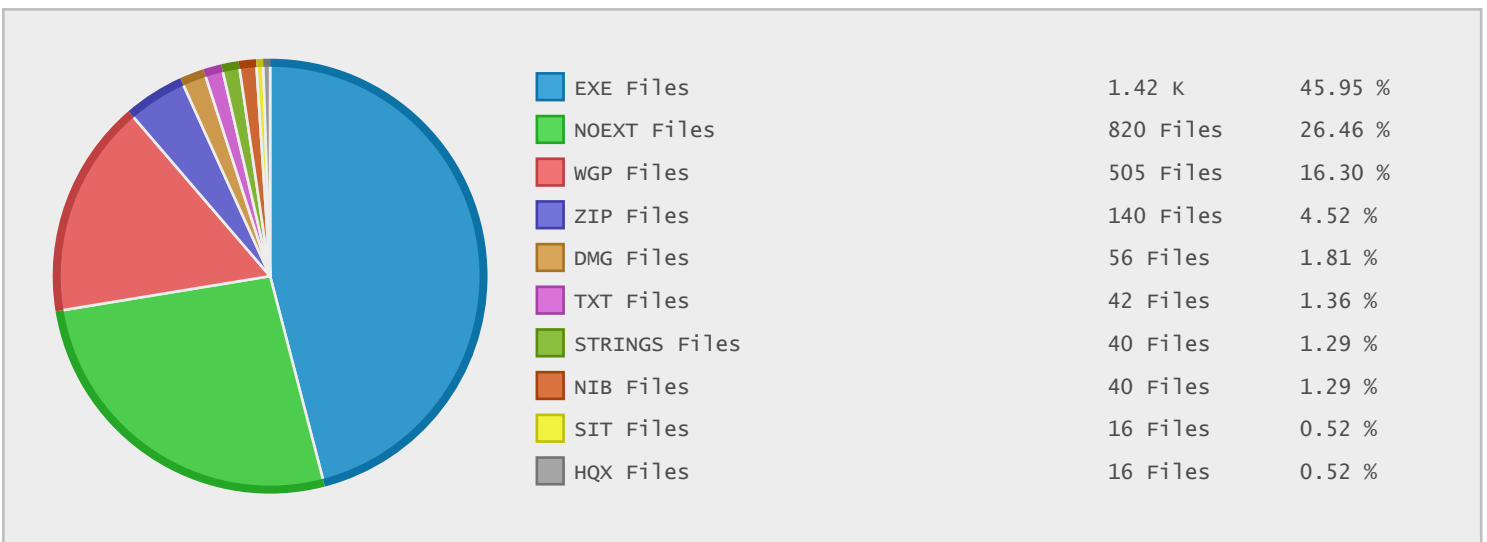

Top 10 File Categories Sorted By Disk Space

Last 12 Months Modified Disk Space History

Last 10 Years Modified Disk Space History

Last 10 Years Modified File Count History

Top 10 File Extensions Sorted By Disk Space

Top 10 File Extensions Sorted By Number of Files

Top 10 File Categories Sorted by Disk Space

Category	Files	Data	Data (%)
Program Files	1424	36.03 GB	90.89 %
Archive Files	181	2.30 GB	5.80 %
Disk Image Files	56	1.15 GB	2.91 %
Miscellaneous Files	1333	126.95 MB	0.31 %
Data Files	47	16.87 MB	0.04 %
Windows Package Files	3	6.98 MB	0.02 %
Video Files	3	4.95 MB	0.01 %
Document Files	50	3.70 MB	< 0.01 %
Development Files	40	865.78 KB	< 0.01 %
Image Files	4	86.25 KB	< 0.01 %