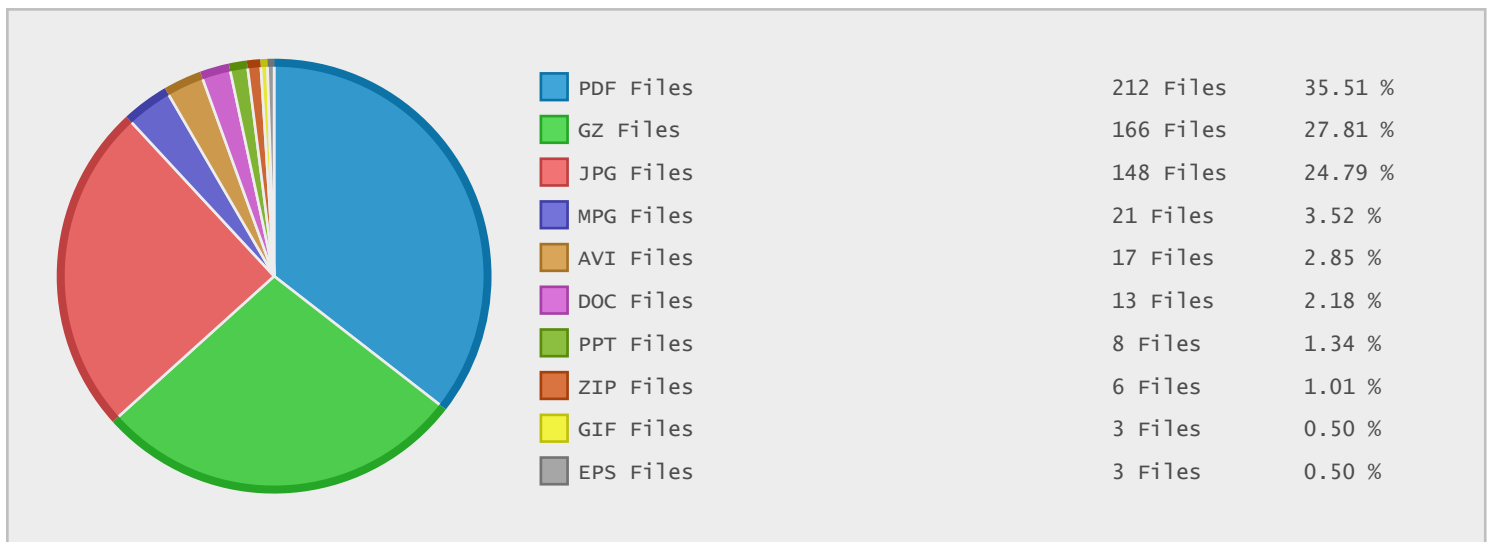

Top 10 File Categories Sorted By Disk Space

Last 12 Months Modified Disk Space History

Last 10 Years Modified Disk Space History

Last 10 Years Modified File Count History

Top 10 File Extensions Sorted By Disk Space

Top 10 File Extensions Sorted By Number of Files

Top 10 File Categories Sorted by Disk Space

Category	Files	Data	Data (%)
Video Files	39	1.44 GB	51.93 %
Image Files	153	940.51 MB	33.12 %
Document Files	239	260.25 MB	9.16 %
Archive Files	173	159.39 MB	5.61 %
Miscellaneous Files	3	4.21 MB	0.15 %
Backup Files	1	581.00 KB	0.02 %
Data Files	3	139.53 KB	< 0.01 %
Internet Files	3	68.74 KB	< 0.01 %
Linux Package Files	1	12.12 KB	< 0.01 %