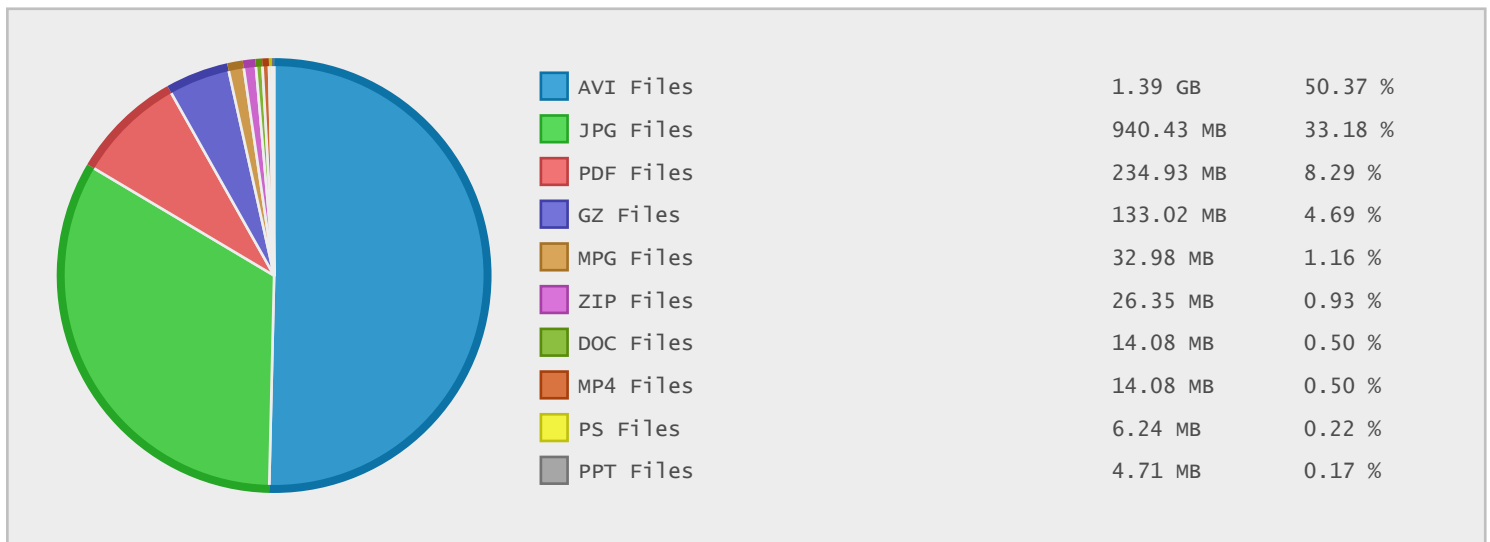

Top 10 File Categories Sorted By Disk Space

Last 12 Months Modified Disk Space History

Last 10 Years Modified Disk Space History

Last 10 Years Modified File Count History

Top 10 File Extensions Sorted By Disk Space

Top 10 File Extensions Sorted By Number of Files

Top 10 File Categories Sorted by Disk Space

Category	Files	Data	Data (%)
Video Files	39	1.44 GB	51.93 %
Image Files	153	940.51 MB	33.12 %
Document Files	239	260.25 MB	9.16 %
Archive Files	173	159.39 MB	5.61 %
Miscellaneous Files	3	4.21 MB	0.15 %
Backup Files	1	581.00 KB	0.02 %
Data Files	3	139.53 KB	< 0.01 %
Internet Files	3	68.74 KB	< 0.01 %
Linux Package Files	1	12.12 KB	< 0.01 %