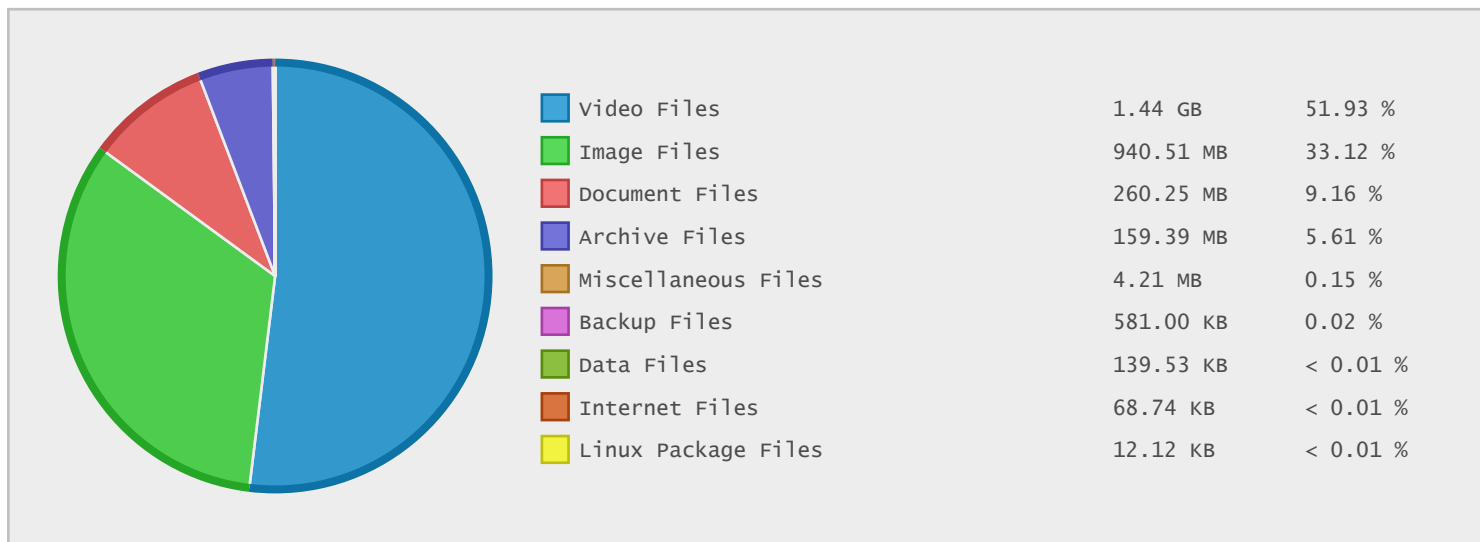

Technical University of Munich - FTP Site Statistics

Property	Value
FTP Server	ftp.lpr.e-technik.tu-muenchen.de
Description	Technical University of Munich
Country	Germany
Scan Date	23/May/2014
Total Dirs	55
Total Files	615
Total Data	2.77 GB

Top 20 Directories Sorted by Disk Space

Name	Dirs	Files	Data	Data (%)
/	55	615	2.77 GB	100.00 %
/pub	46	614	2.77 GB	> 99.99 %
/pub/attic	21	237	1.59 GB	57.18 %
/pub/attic/courses	11	169	1.17 GB	42.03 %
/pub/attic/courses/RoSe	2	5	1.05 GB	37.96 %
/pub/samarjit	3	154	946.40 MB	33.32 %
/pub/samarjit/RCS wandertag 2011 - sam...	0	144	936.17 MB	32.96 %
/pub/attic/courses/RoSe/2003	0	1	671.14 MB	23.63 %
/pub/attic/courses/RoSe/2005	0	4	407.05 MB	14.33 %
/pub/papers	17	223	269.49 MB	9.49 %
/pub/attic/forbias	1	26	222.79 MB	7.84 %
/pub/attic/forbias/Videos	0	4	221.31 MB	7.79 %
/pub/attic/rovi	2	24	134.29 MB	4.73 %
/pub/papers/rovi	2	87	126.83 MB	4.47 %
/pub/papers/thesis	0	16	83.46 MB	2.94 %
/pub/papers/rovi/DA	0	29	61.07 MB	2.15 %
/pub/papers/rtsg	8	110	56.35 MB	1.98 %
/pub/attic/wetter	0	7	44.51 MB	1.57 %
/pub/attic/courses/SWE	1	80	34.46 MB	1.21 %
/pub/attic/courses/UP	0	42	27.03 MB	0.95 %

Top 10 File Categories Sorted By Disk Space