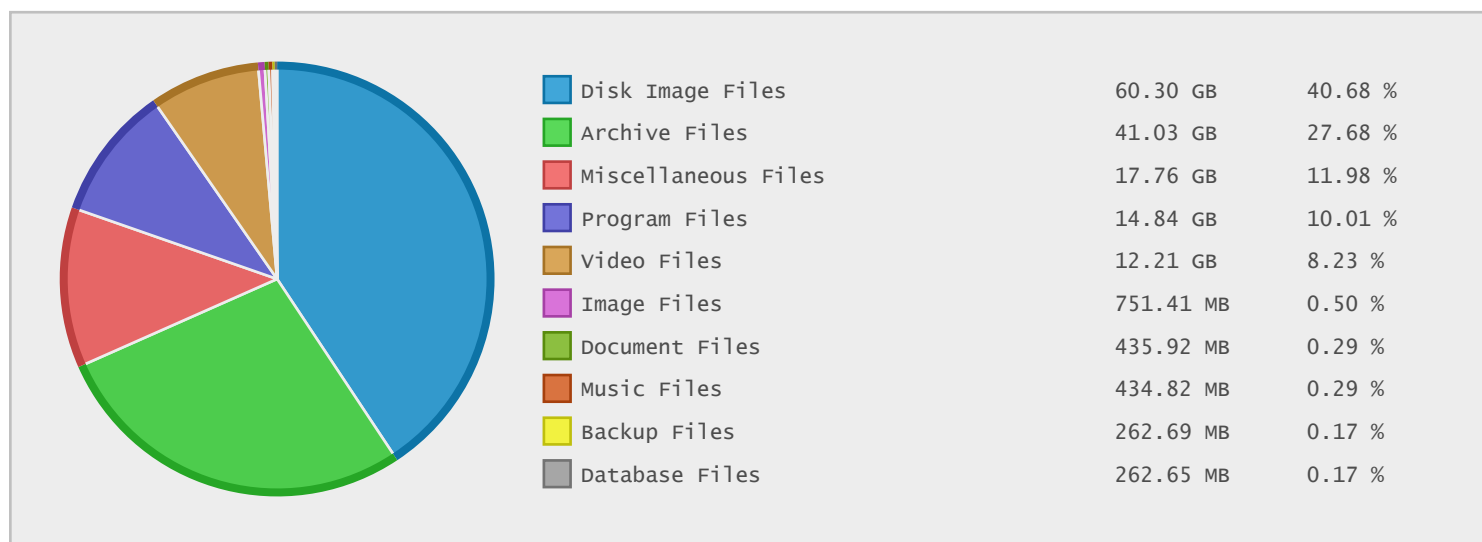

Martin Professional ApS - FTP Site Statistics

Property	Value
FTP Server	ftp.martin.dk
Description	Martin Professional ApS
Country	Denmark
Scan Date	09/Jan/2015
Total Dirs	1,595
Total Files	6,129
Total Data	148.46 GB

Top 20 Directories Sorted by Disk Space

Name	Dirs	Files	Data	Data (%)
/	1595	6129	148.46 GB	100.00 %
/Controller	1455	5766	148.35 GB	99.92 %
/Controller/M-Series	15	49	46.61 GB	31.40 %
/Controller/M-Series/Operating System	4	19	45.08 GB	30.37 %
/Controller/Maxxyz	56	334	44.49 GB	29.97 %
/Controller/Maxedia	38	902	21.95 GB	14.78 %
/Controller/M-Series/Operating System/...	0	9	20.45 GB	13.77 %
/Controller/Mx-Series	73	67	15.41 GB	10.38 %
/Controller/UPLOAD	463	3021	13.35 GB	8.99 %
/Controller/Maxedia/Media	18	780	12.30 GB	8.29 %
/Controller/Maxxyz/MaxxyzConsole	10	119	10.97 GB	7.39 %
/Controller/Maxxyz/Maxxyz Compact	7	49	10.77 GB	7.25 %
/Controller/Mx-Series/M1	8	25	10.03 GB	6.76 %
/Controller/M-Series/Operating System/...	0	3	9.67 GB	6.52 %
/Controller/M-Series/Operating System/...	0	3	9.66 GB	6.51 %
/Controller/Maxxyz/Maxxyz Compact/Release	1	12	8.17 GB	5.51 %
/Controller/Maxxyz/MaxxyzConsole/Release	5	27	7.83 GB	5.28 %
/Controller/Maxxyz/MaxxyzConsole/Relea...	4	27	7.83 GB	5.28 %
/Controller/Maxxyz/Operating System	0	4	6.94 GB	4.68 %
/Controller/Mx-Series/M1/OperatingSystem	1	4	6.63 GB	4.47 %

Top 10 File Categories Sorted By Disk Space

Last 12 Months Modified Disk Space History

Last 10 Years Modified Disk Space History

Total:	146.28 GB
Average:	14.63 GB
Maximum:	48.51 GB
Minimum:	0.00 GB
From:	2006
To:	2015

Last 10 Years Modified File Count History

Total:	5934 Files
Average:	593 Files
Maximum:	1337 Files
Minimum:	0 Files
From:	2006
To:	2015

Top 10 File Extensions Sorted By Disk Space

Top 10 File Extensions Sorted By Number of Files