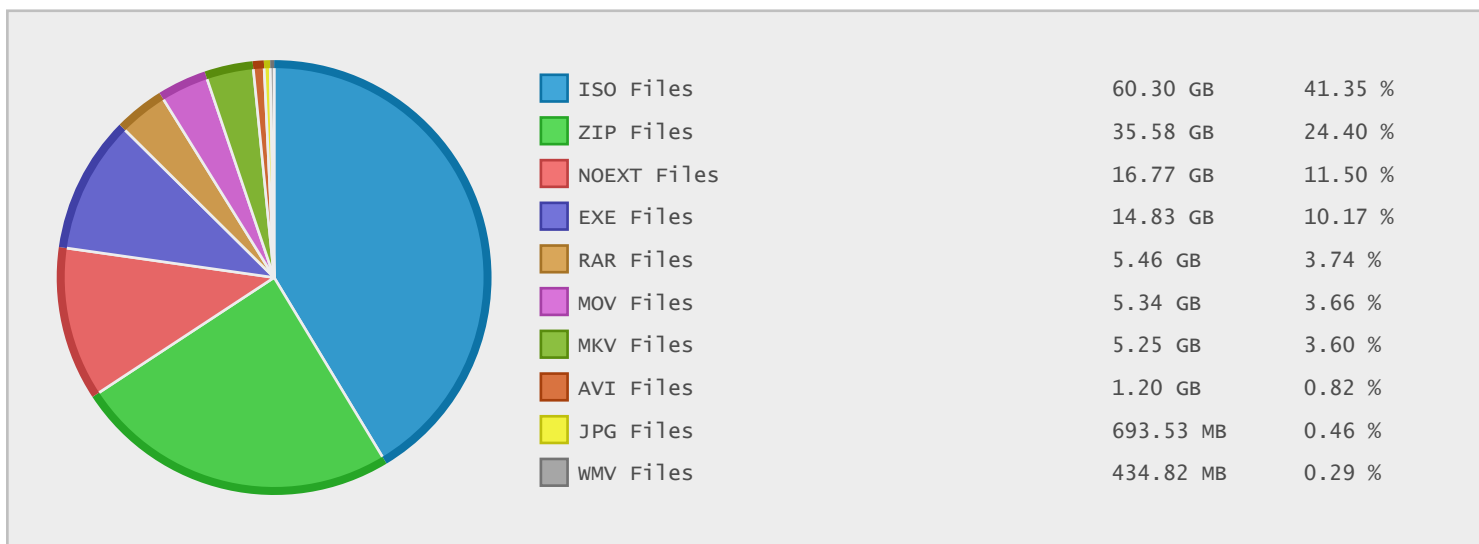

Martin Professional ApS - FTP Site Statistics

Property	Value
FTP Server	ftp.martin.dk
Description	Martin Professional ApS
Country	Denmark
Scan Date	09/Jan/2015
Total Dirs	1,595
Total Files	6,129
Total Data	148.46 GB

Top 10 File Categories Sorted By Disk Space

Last 12 Months Modified Disk Space History

Last 10 Years Modified Disk Space History

Total:	146.28 GB
Average:	14.63 GB
Maximum:	48.51 GB
Minimum:	0.00 GB
From:	2006
To:	2015

Last 10 Years Modified File Count History

Total:	5934 Files
Average:	593 Files
Maximum:	1337 Files
Minimum:	0 Files
From:	2006
To:	2015

Top 10 File Extensions Sorted By Disk Space

Top 10 File Extensions Sorted By Number of Files