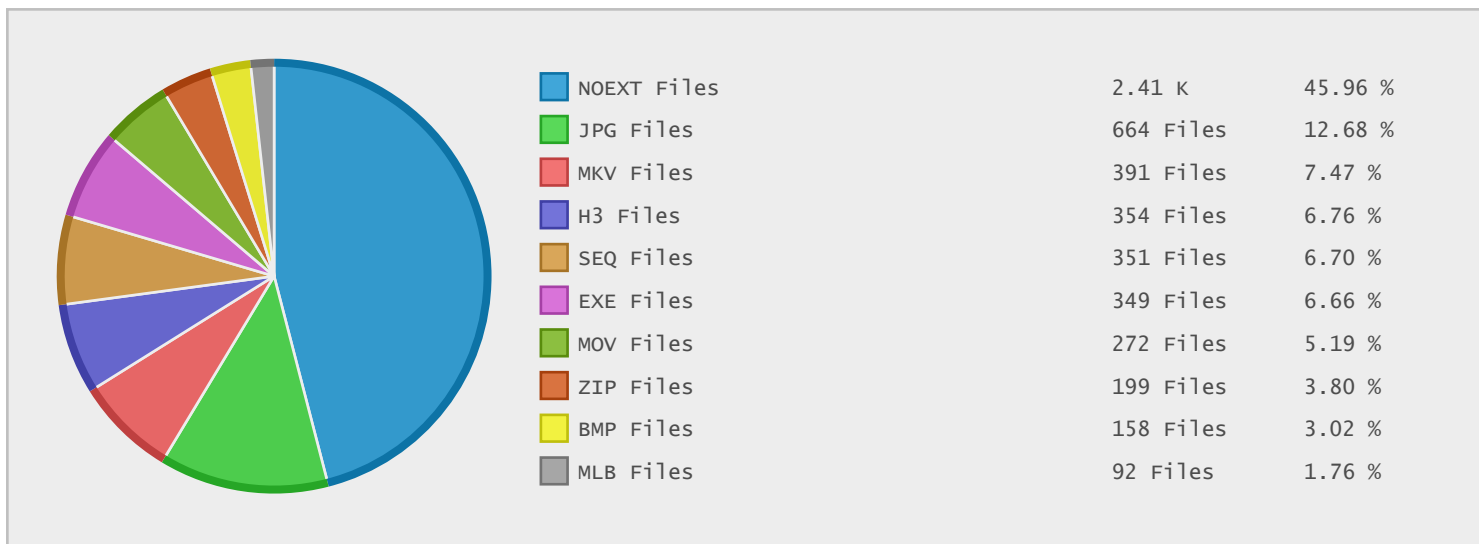

Martin Professional ApS - FTP Site Statistics

Property	Value
FTP Server	ftp.martin.dk
Description	Martin Professional ApS
Country	Denmark
Scan Date	09/Jan/2015
Total Dirs	1,595
Total Files	6,129
Total Data	148.46 GB

Top 10 File Categories Sorted By Disk Space

Last 12 Months Modified Disk Space History

Last 10 Years Modified Disk Space History

Total:	146.28 GB
Average:	14.63 GB
Maximum:	48.51 GB
Minimum:	0.00 GB
From:	2006
To:	2015

Last 10 Years Modified File Count History

Total:	5934 Files
Average:	593 Files
Maximum:	1337 Files
Minimum:	0 Files
From:	2006
To:	2015

Top 10 File Extensions Sorted By Disk Space

Top 10 File Extensions Sorted By Number of Files

Top 10 File Categories Sorted by Disk Space

Category	Files	Data	Data (%)
Disk Image Files	45	60.30 GB	40.62 %
Archive Files	237	41.03 GB	27.64 %
Miscellaneous Files	3077	17.76 GB	11.96 %
Program Files	352	14.84 GB	9.99 %
Video Files	716	12.21 GB	8.22 %
Image Files	852	751.41 MB	0.49 %
Document Files	114	435.92 MB	0.29 %
Music Files	69	434.82 MB	0.29 %
Backup Files	2	262.69 MB	0.17 %
Database Files	32	262.65 MB	0.17 %