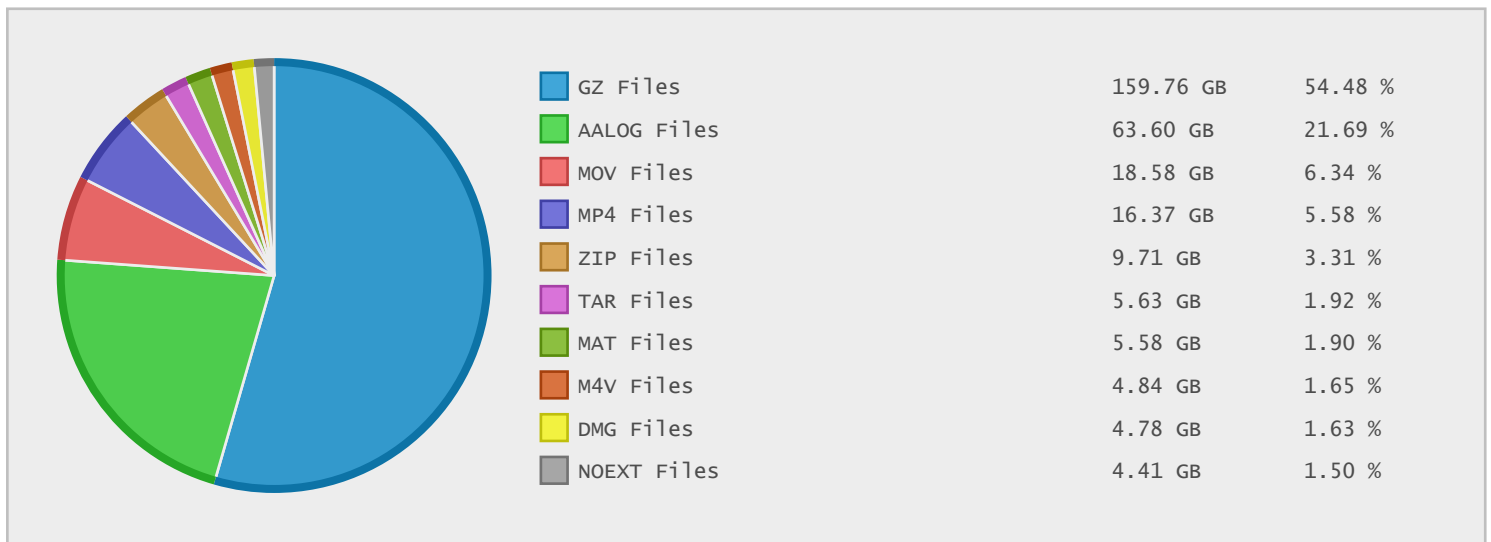

Top 10 File Extensions Sorted By Disk Space