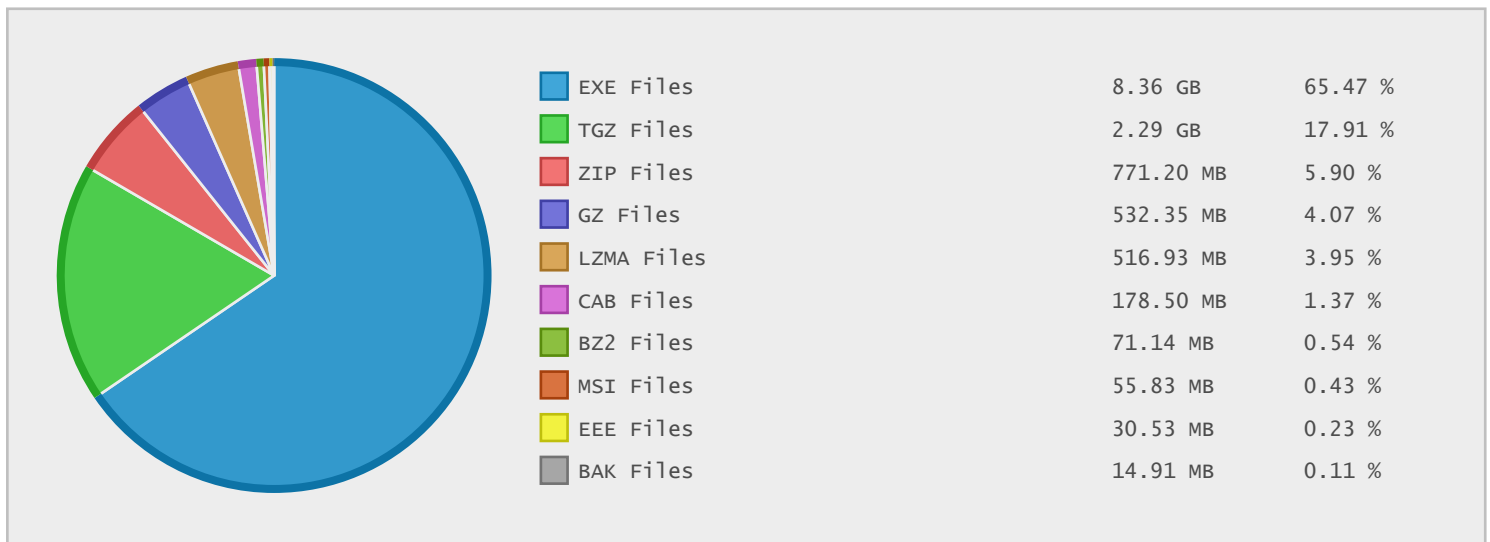

Top 10 File Categories Sorted By Disk Space

Last 12 Months Modified Disk Space History

Last 10 Years Modified Disk Space History

Last 10 Years Modified File Count History

Top 10 File Extensions Sorted By Disk Space

Top 10 File Extensions Sorted By Number of Files

Top 10 File Categories Sorted by Disk Space

Category	Files	Data	Data (%)
Program Files	280	8.36 GB	65.39 %
Archive Files	1104	4.13 GB	32.33 %
Windows System Files	870	181.70 MB	1.39 %
Windows Package Files	1	55.83 MB	0.43 %
Miscellaneous Files	79	31.17 MB	0.24 %
Backup Files	1	14.91 MB	0.11 %
Document Files	40	12.31 MB	0.09 %
Data Files	18	1.52 MB	0.01 %
Development Files	2	390.00 KB	< 0.01 %
Script Files	3	3.48 KB	< 0.01 %