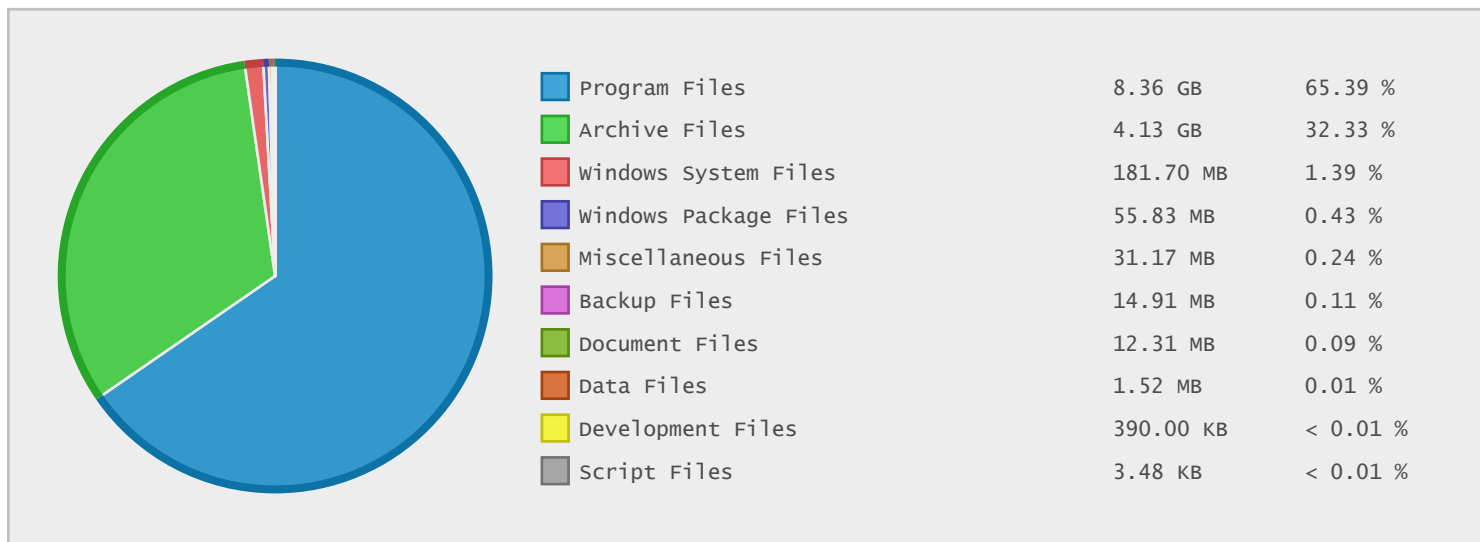

Taiwan National Central University - FTP Site Statistics

Property	Value
FTP Server	ftp.math.ncu.edu.tw
Description	Taiwan National Central University
Country	Taiwan
Scan Date	06/Jan/2015
Total Dirs	95
Total Files	2,398
Total Data	12.79 GB

Top 20 Directories Sorted by Disk Space

Name	Dirs	Files	Data	Data (%)
/	95	2398	12.79 GB	100.00 %
/win2000-XP-Vista	26	1975	7.83 GB	61.21 %
/unix	13	222	2.81 GB	21.94 %
/win2000-XP-Vista/Portable_chitex	5	11	1.66 GB	12.99 %
/win2000-XP-Vista/chitex20141204	0	4	1.59 GB	12.41 %
/win2000-XP-Vista/chitex20141115	0	4	1.59 GB	12.40 %
/win2000-XP-Vista/ps635Mk29a183	0	4	1.59 GB	12.40 %
/win2000-XP-Vista/ps635Mk28a86	10	1937	1.35 GB	10.57 %
/win9x-ME-2000-XP	41	149	1.05 GB	8.18 %
/win9x-ME-2000-XP/ChiTeXUpdate	37	144	1.04 GB	8.16 %
/win9x-ME-2000-XP/ChiTeXUpdate/WINNT	15	104	907.17 MB	6.93 %
/download_for_ctan	0	1	768.06 MB	5.87 %
/win2000-XP-Vista/ps635Mk28a86/miktex	1	1795	766.83 MB	5.86 %
/win2000-XP-Vista/ps635Mk28a86/miktex/2.8	0	1795	766.83 MB	5.86 %
/win2000-XP-Vista/Portable_chitex/Port...	0	2	557.43 MB	4.26 %
/win2000-XP-Vista/Portable_chitex/Port...	0	2	557.28 MB	4.26 %
/win2000-XP-Vista/Portable_chitex/Port...	0	2	557.27 MB	4.26 %
/unix/6.1.2p15a90	0	24	321.06 MB	2.45 %
/unix/6.1.2p15a91	0	24	321.06 MB	2.45 %
/unix/6.1.2p15a88	0	24	321.03 MB	2.45 %

Top 10 File Categories Sorted By Disk Space