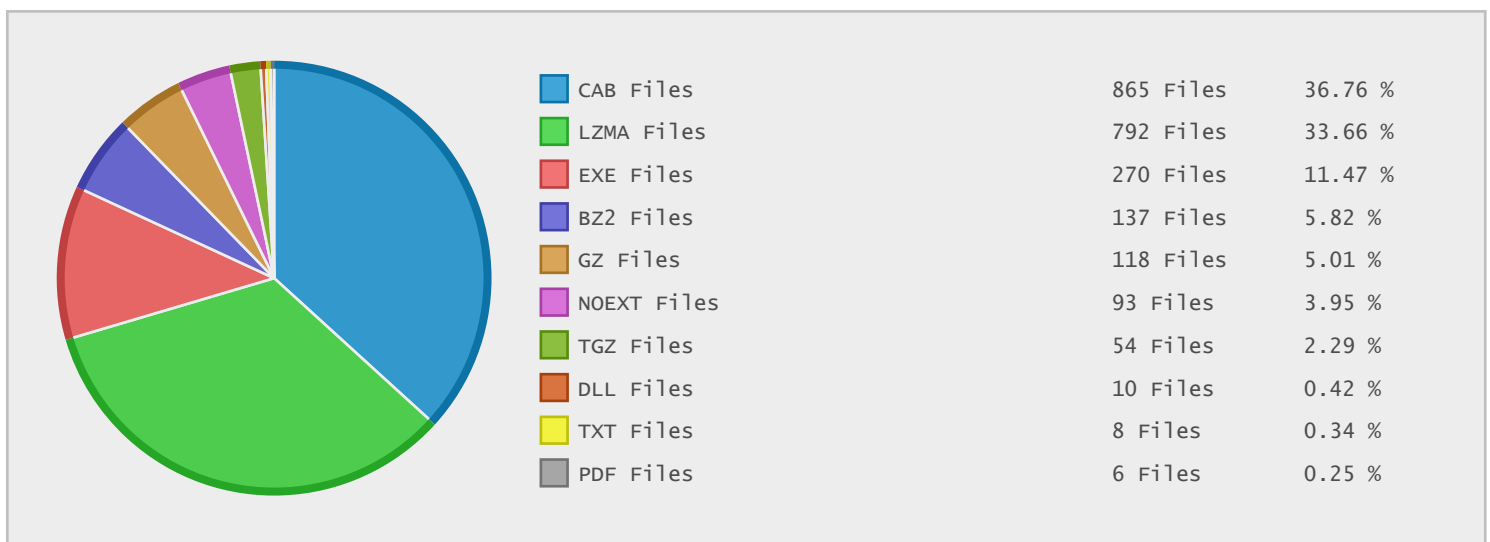

Top 10 File Categories Sorted By Disk Space

Last 12 Months Modified Disk Space History

Last 10 Years Modified Disk Space History

Last 10 Years Modified File Count History

Top 10 File Extensions Sorted By Disk Space

Top 10 File Extensions Sorted By Number of Files

Top 10 File Categories Sorted by Disk Space

Category	Files	Data	Data (%)
Program Files	280	8.36 GB	65.39 %
Archive Files	1104	4.13 GB	32.33 %
Windows System Files	870	181.70 MB	1.39 %
Windows Package Files	1	55.83 MB	0.43 %
Miscellaneous Files	79	31.17 MB	0.24 %
Backup Files	1	14.91 MB	0.11 %
Document Files	40	12.31 MB	0.09 %
Data Files	18	1.52 MB	0.01 %
Development Files	2	390.00 KB	< 0.01 %
Script Files	3	3.48 KB	< 0.01 %