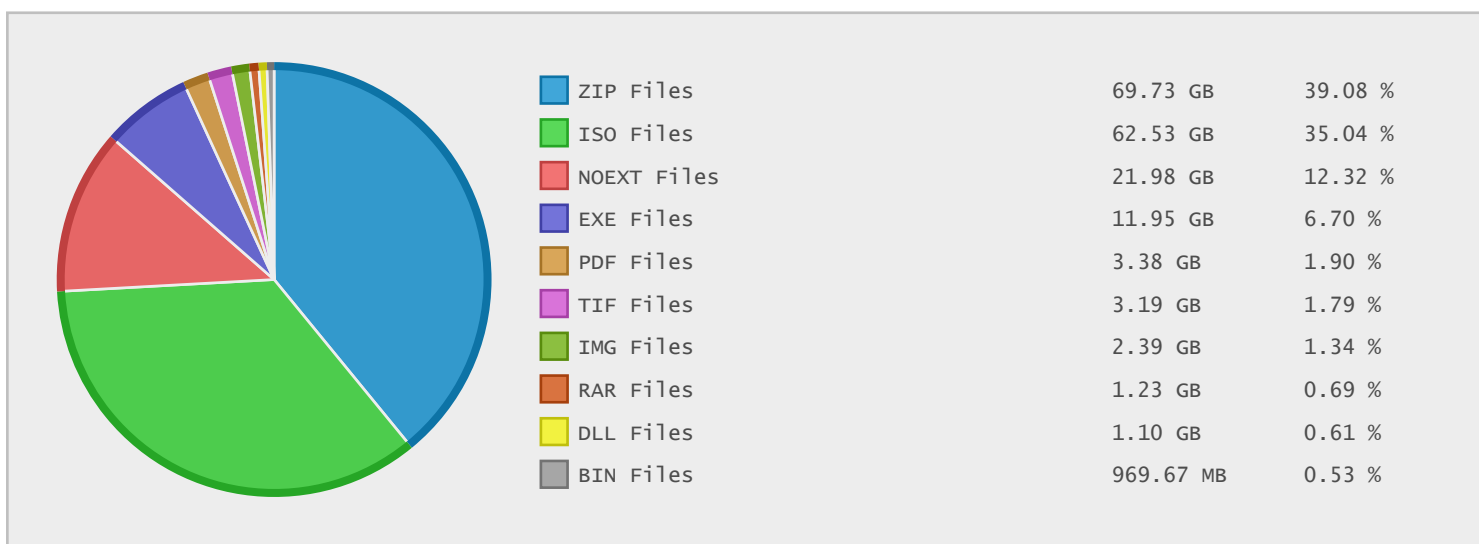

### Last 10 Years Modified Disk Space History

Total:	183.31 GB
Average:	18.33 GB
Maximum:	70.53 GB
Minimum:	0.16 GB
From:	2006
To:	2015

### Last 10 Years Modified File Count History

Total:	24096 Files
Average:	2410 Files
Maximum:	14270 Files
Minimum:	293 Files
From:	2006
To:	2015

### Top 10 File Extensions Sorted By Disk Space