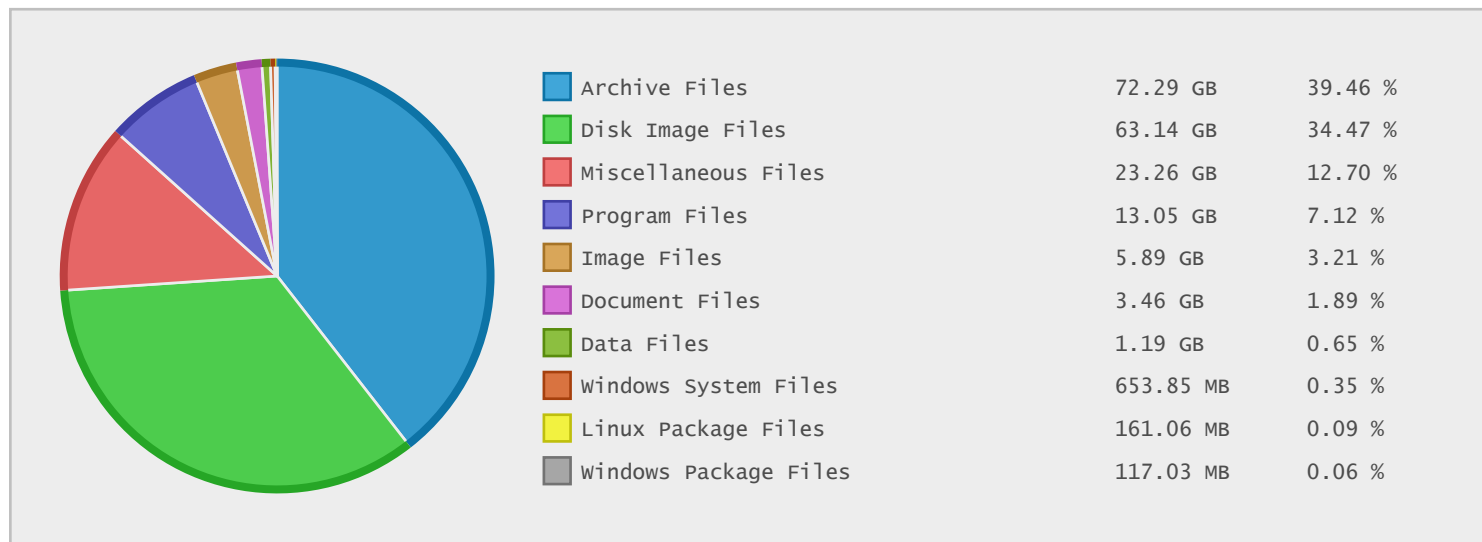

Top 20 Directories Sorted by Disk Space

Name	Dirs	Files	Data	Data (%)
/	7284	24719	183.39 GB	100.00 %
/MAXDATA_PCs	4112	16310	110.06 GB	60.02 %
/MAXDATA_PCs/Desktop	3586	14011	95.20 GB	51.91 %
/MAXDATA_PCs/Desktop/01_Mainboards	3108	11672	67.45 GB	36.78 %
/MAXDATA_Notebooks	2513	5455	45.98 GB	25.07 %
/MAXDATA_Notebooks/M-BOOK	291	1451	24.88 GB	13.56 %
/MAXDATA_PCs/Desktop/01_Mainboards/1 ASUS	1073	3001	24.66 GB	13.45 %
/MAXDATA_PLATINUM_Server	409	1859	21.46 GB	11.70 %
/MAXDATA_Notebooks/Archive	2217	3990	21.09 GB	11.50 %
/MAXDATA_PCs/Desktop/01_Mainboards/3_MSI	159	444	19.63 GB	10.70 %
/MAXDATA_Notebooks/Archive/Driver	1975	2979	18.31 GB	9.98 %
/MAXDATA_PCs/Desktop/06 Recovery DVDs	2	3	17.43 GB	9.50 %
/MAXDATA_PCs/Desktop/06 Recovery DVDs/...	0	2	12.90 GB	7.04 %
/MAXDATA_PCs/Desktop/01_Mainboards/3_M...	28	163	12.39 GB	6.76 %
/MAXDATA_PLATINUM_Server/Archive	269	1225	11.62 GB	6.34 %
/MAXDATA_PCs/Desktop/01_Mainboards/1 A...	937	2846	9.90 GB	5.40 %
/MAXDATA_PCs/Desktop/01_Mainboards/7_G...	68	217	9.84 GB	5.37 %
/MAXDATA_PCs/Desktop/01_Mainboards/4 Intel	149	244	8.56 GB	4.67 %
/MAXDATA_PCs/FAVORIT_Serie	67	205	7.64 GB	4.16 %
/MAXDATA_PLATINUM_Server/Driver_and_Ut...	70	352	6.77 GB	3.69 %

Top 10 File Categories Sorted By Disk Space