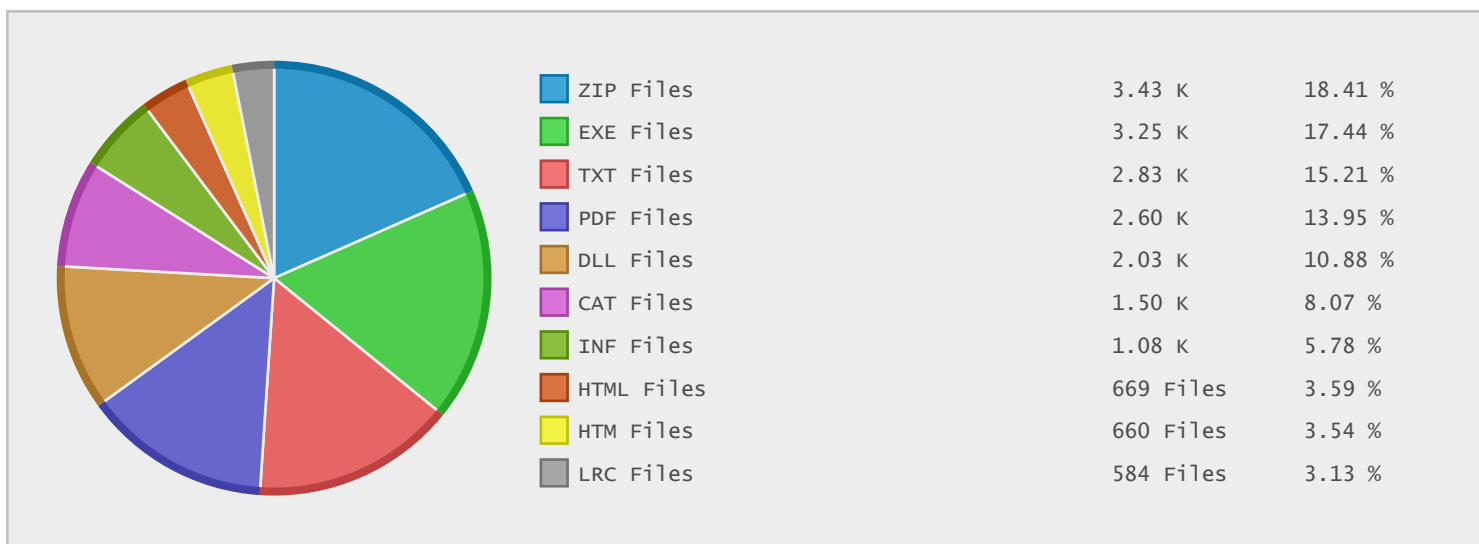

Top 10 File Extensions Sorted By Number of Files