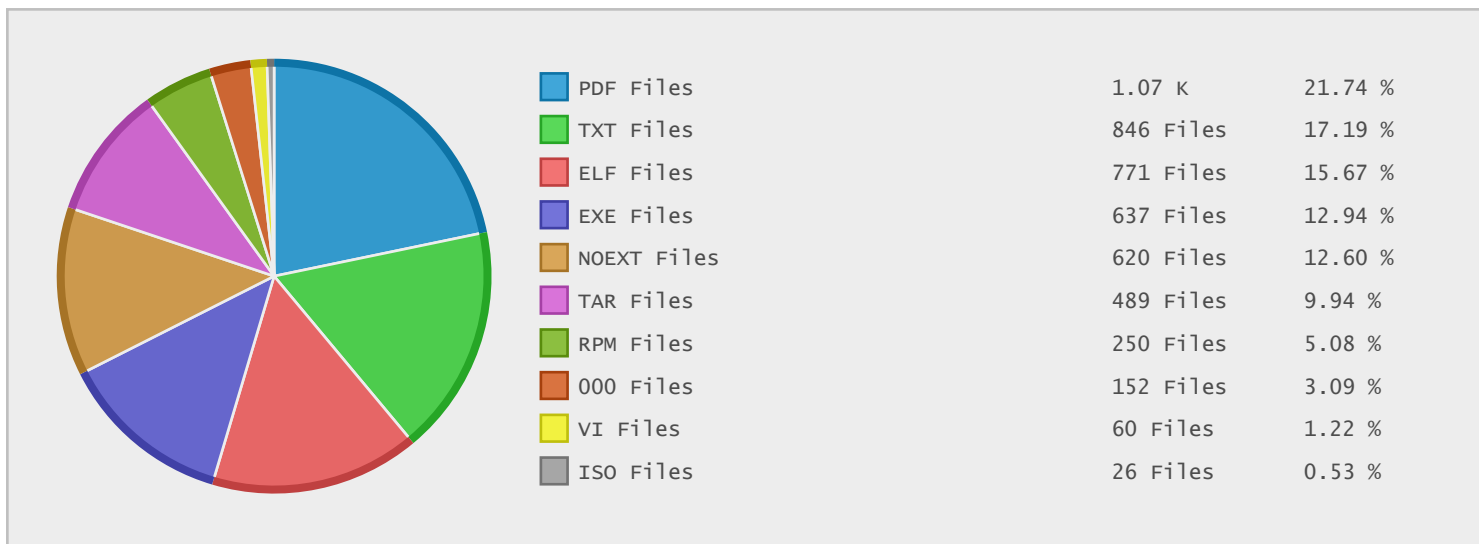

Top 10 File Categories Sorted By Disk Space

Last 12 Months Modified Disk Space History

Last 10 Years Modified Disk Space History

Total:	27.20 GB
Average:	2.72 GB
Maximum:	4.87 GB
Minimum:	0.68 GB
From:	2006
To:	2015

Last 10 Years Modified File Count History

Total:	3785 Files
Average:	379 Files
Maximum:	599 Files
Minimum:	132 Files
From:	2006
To:	2015

Top 10 File Extensions Sorted By Disk Space

Top 10 File Extensions Sorted By Number of Files