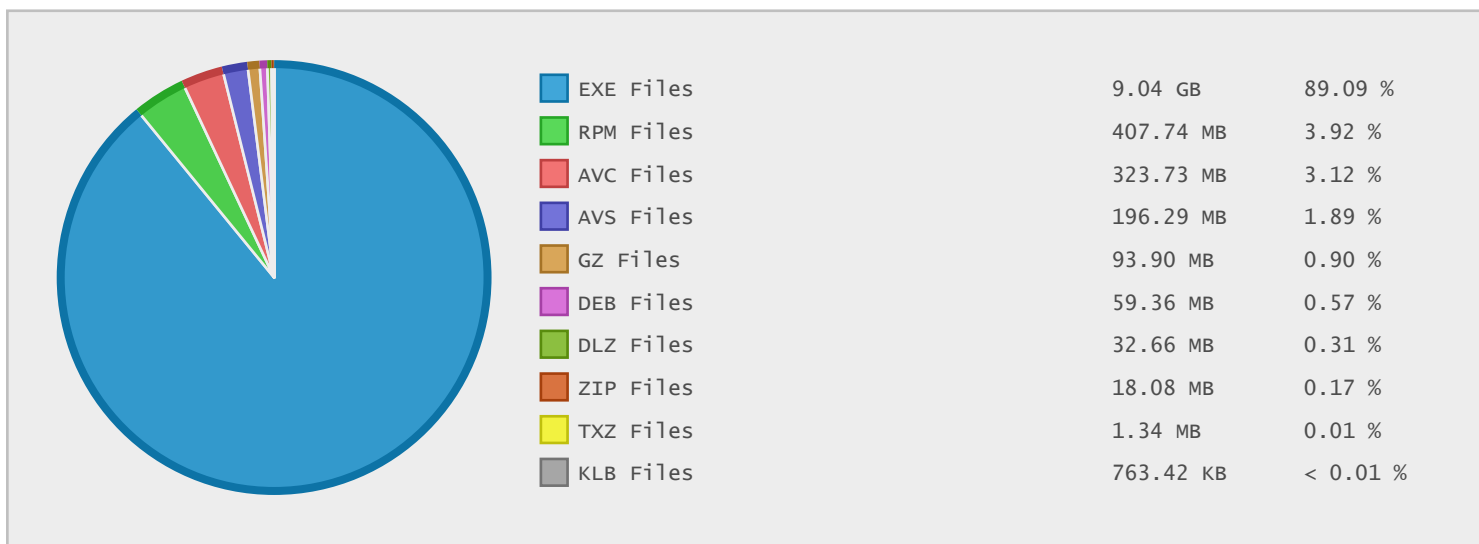

Top 10 File Categories Sorted By Disk Space

Last 12 Months Modified Disk Space History

Last 10 Years Modified Disk Space History

Total:	10.15 GB
Average:	1.01 GB
Maximum:	9.02 GB
Minimum:	0.00 GB
From:	2006
To:	2015

Last 10 Years Modified File Count History

Total:	8569 Files
Average:	857 Files
Maximum:	2418 Files
Minimum:	0 Files
From:	2006
To:	2015

Top 10 File Extensions Sorted By Disk Space

Top 10 File Extensions Sorted By Number of Files