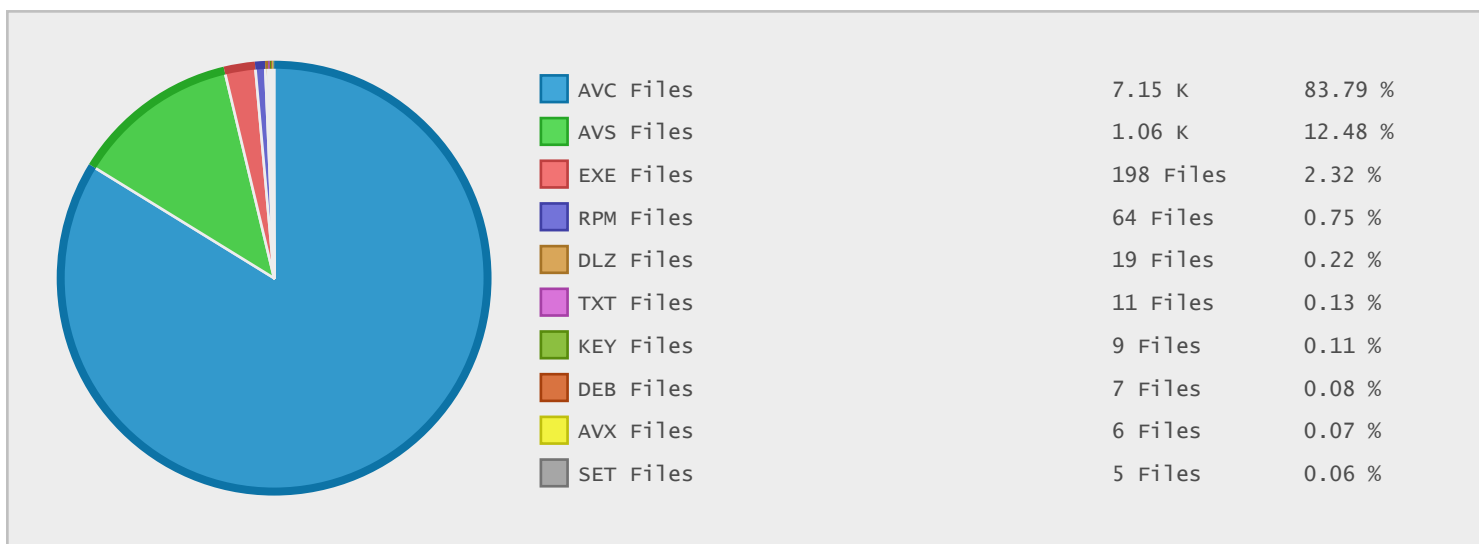

Top 10 File Categories Sorted By Disk Space

Last 12 Months Modified Disk Space History

Last 10 Years Modified Disk Space History

Total:	10.15 GB
Average:	1.01 GB
Maximum:	9.02 GB
Minimum:	0.00 GB
From:	2006
To:	2015

Last 10 Years Modified File Count History

Total:	8569 Files
Average:	857 Files
Maximum:	2418 Files
Minimum:	0 Files
From:	2006
To:	2015

Top 10 File Extensions Sorted By Disk Space

Top 10 File Extensions Sorted By Number of Files