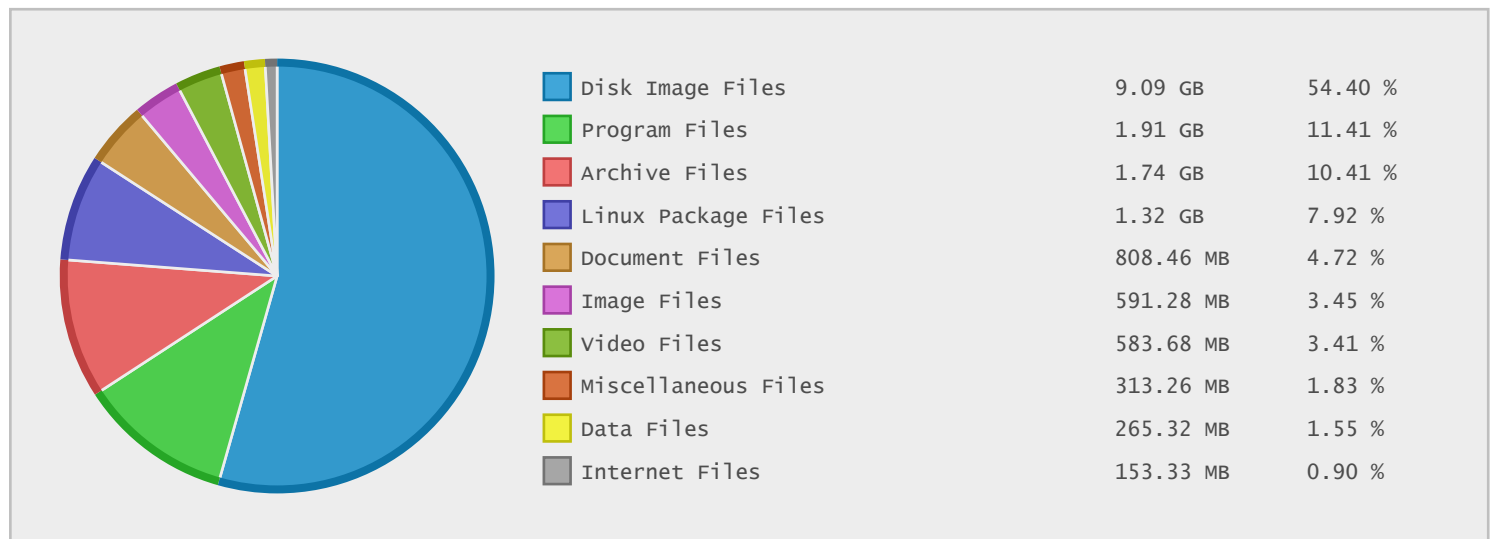

University Of Warsaw - FTP Site Statistics

Property	Value
FTP Server	ftp.mimuw.edu.pl
Description	University Of Warsaw
Country	Poland
Scan Date	14/Oct/2015
Total Dirs	4,285
Total Files	38,625
Total Data	16.89 GB

Top 20 Directories Sorted by Disk Space

Name	Dirs	Files	Data	Data (%)
/	4285	38625	16.89 GB	100.00 %
/pub	2166	10091	10.38 GB	61.49 %
/pub/texlive	0	1	7.15 GB	42.34 %
/mirror	1035	23491	4.89 GB	28.95 %
/mirror/ftp.redhat.com	914	22295	2.30 GB	13.60 %
/mirror/ftp.redhat.com/pub	913	22295	2.30 GB	13.60 %
/mirror/ftp.redhat.com/pub/redhat	912	22295	2.30 GB	13.60 %
/mirror/ftp.redhat.com/pub/redhat/linux	911	22295	2.30 GB	13.60 %
/mirror/ftp.redhat.com/pub/redhat/linu...	910	22295	2.30 GB	13.60 %
/mirror/ftp.redhat.com/pub/redhat/linu...	909	22295	2.30 GB	13.60 %
/mirror/ftp.inria.fr	61	731	1.83 GB	10.81 %
/mirror/ftp.inria.fr/INRIA	60	731	1.83 GB	10.81 %
/mirror/ftp.inria.fr/INRIA/Projects	55	707	1.79 GB	10.59 %
/mirror/ftp.inria.fr/INRIA/Projects/cr...	54	707	1.79 GB	10.59 %
/mirror/ftp.inria.fr/INRIA/Projects/cr...	50	631	1.76 GB	10.43 %
/People	1081	5042	1.61 GB	9.56 %
/pub/People	1081	5042	1.61 GB	9.56 %
/pub/users	1081	5042	1.61 GB	9.56 %
/mirror/ftp.redhat.com/pub/redhat/linu...	1	3	1.16 GB	6.88 %
/mirror/ftp.redhat.com/pub/redhat/linu...	0	3	1.16 GB	6.88 %

Top 10 File Categories Sorted By Disk Space