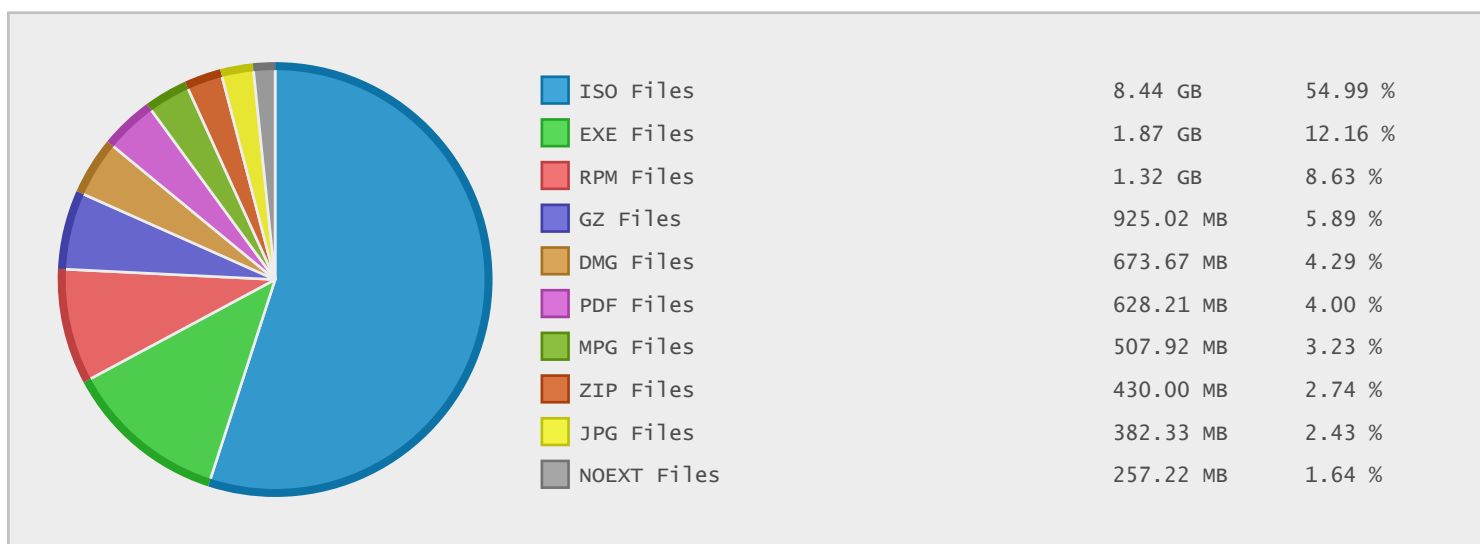

Top 10 File Extensions Sorted By Disk Space