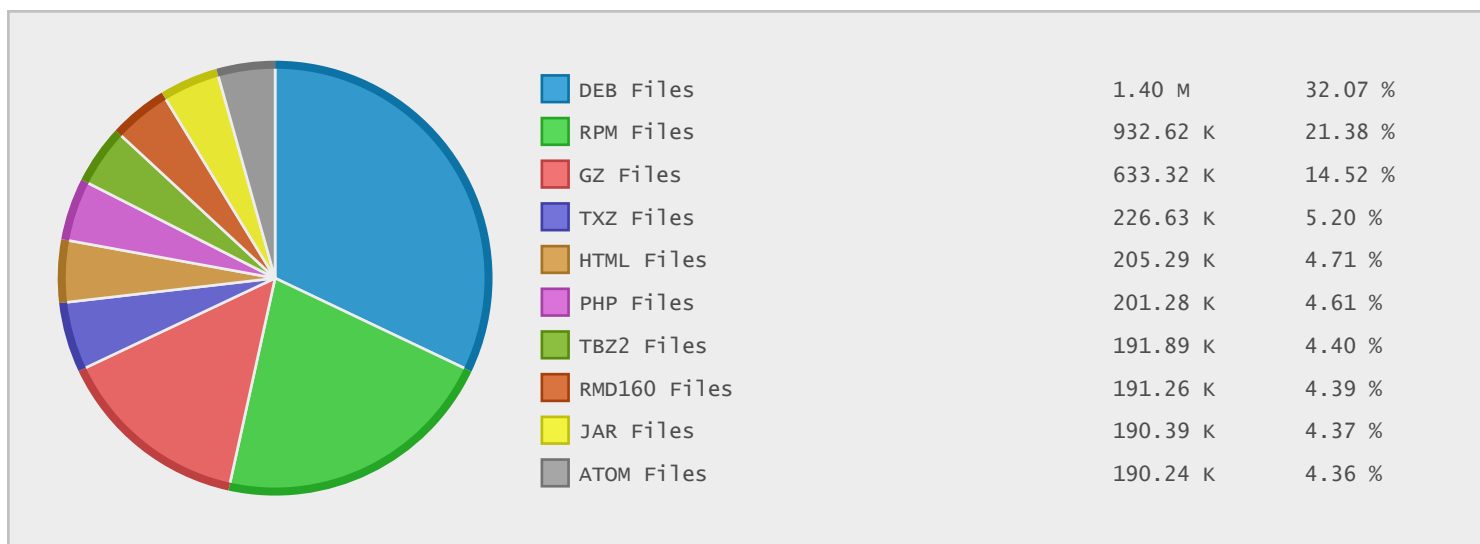

Top 10 File Extensions Sorted By Number of Files