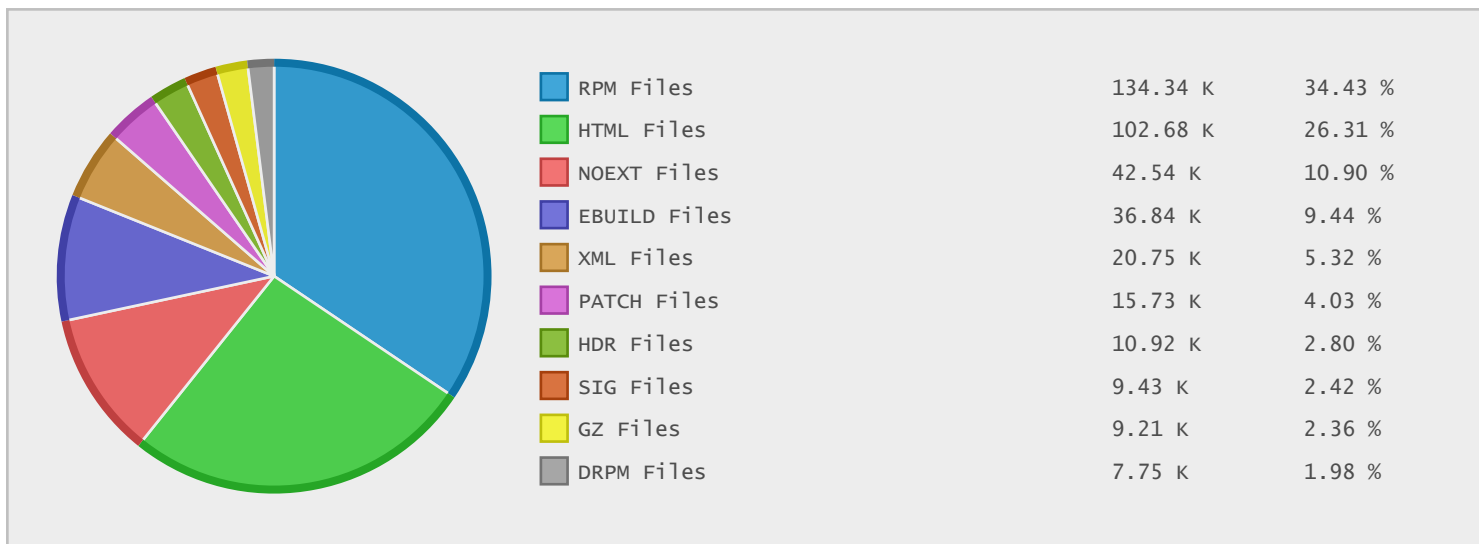

Top 10 File Categories Sorted By Disk Space

Last 12 Months Modified Disk Space History

Last 10 Years Modified Disk Space History

Total:	469.90 GB
Average:	46.99 GB
Maximum:	154.86 GB
Minimum:	1.75 GB
From:	2006
To:	2015

Last 10 Years Modified File Count History

Total:	432113 Files
Average:	43211 Files
Maximum:	181231 Files
Minimum:	2978 Files
From:	2006
To:	2015

Top 10 File Extensions Sorted By Disk Space

Top 10 File Extensions Sorted By Number of Files