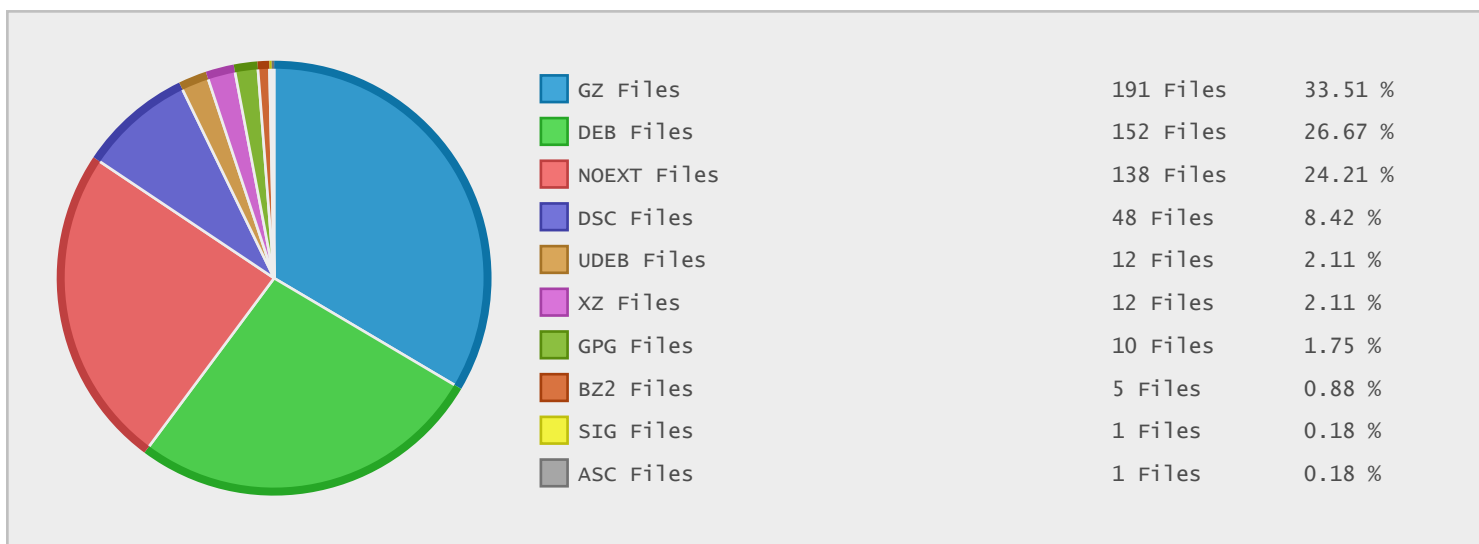

Top 20 Directories Sorted by Disk Space

Name	Dirs	Files	Data	Data (%)
/	205	571	163.03 MB	100.00 %
/pub	203	571	163.03 MB	100.00 %
/pub/debian	166	452	139.19 MB	85.38 %
/pub/debian/pool	66	246	138.66 MB	85.05 %
/pub/debian/pool/unofficial	58	219	134.36 MB	82.41 %
/pub/debian/pool/unofficial/g	7	45	79.13 MB	48.53 %
/pub/debian/pool/unofficial/g/gimp	0	13	62.32 MB	38.23 %
/pub/debian/pool/unofficial/m	1	13	15.22 MB	9.34 %
/pub/debian/pool/unofficial/m/mutt	0	13	15.22 MB	9.34 %
/pub/debian-security	33	111	14.72 MB	9.03 %
/pub/debian-security/pool	7	57	14.61 MB	8.96 %
/pub/debian-security/pool/unofficial-s...	6	57	14.61 MB	8.96 %
/pub/debian-security/pool/unofficial-s...	1	48	13.92 MB	8.54 %
/pub/debian-security/pool/unofficial-s...	0	48	13.92 MB	8.54 %
/pub/debian/pool/unofficial/t	1	5	11.02 MB	6.76 %
/pub/debian/pool/unofficial/t/transcode	0	5	11.02 MB	6.76 %
/pub/software	1	8	9.12 MB	5.59 %
/pub/software/broadcast2000	0	2	9.10 MB	5.58 %
/pub/debian/pool/unofficial/g/gnupg2	0	13	8.33 MB	5.11 %
/pub/debian/pool/unofficial/x	1	11	7.34 MB	4.50 %

Top 10 File Categories Sorted By Disk Space

Last 12 Months Modified Disk Space History

Last 10 Years Modified Disk Space History

Last 10 Years Modified File Count History

Top 10 File Extensions Sorted By Disk Space

Top 10 File Extensions Sorted By Number of Files

Top 10 File Categories Sorted by Disk Space

Category	Files	Data	Data (%)
Linux Package Files	165	102.17 MB	62.67 %
Archive Files	208	60.38 MB	37.04 %
Miscellaneous Files	138	427.71 KB	0.26 %
Data Files	59	60.71 KB	0.04 %
Text Files	1	481 Bytes	< 0.01 %