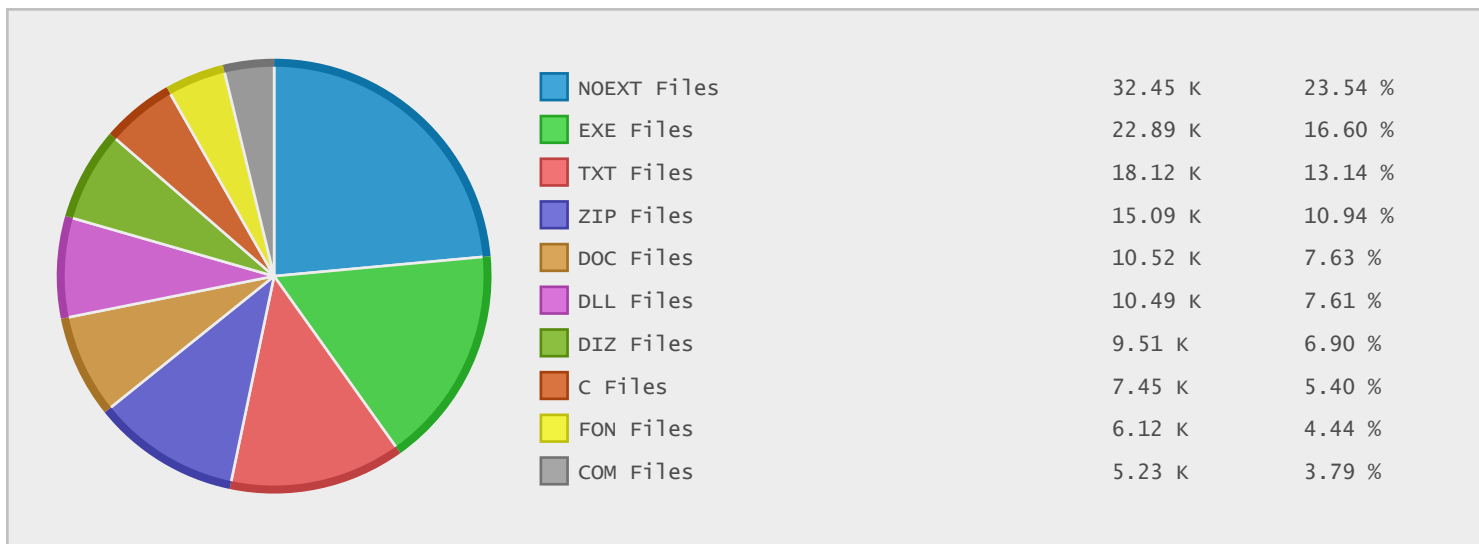

Top 10 File Categories Sorted By Disk Space

Last 12 Months Modified Disk Space History

Last 10 Years Modified Disk Space History

Total:	12.84 GB
Average:	1.28 GB
Maximum:	2.68 GB
Minimum:	0.00 GB
From:	2006
To:	2015

Last 10 Years Modified File Count History

Total:	9157 Files
Average:	916 Files
Maximum:	4718 Files
Minimum:	2 Files
From:	2006
To:	2015

Top 10 File Extensions Sorted By Disk Space

Top 10 File Extensions Sorted By Number of Files