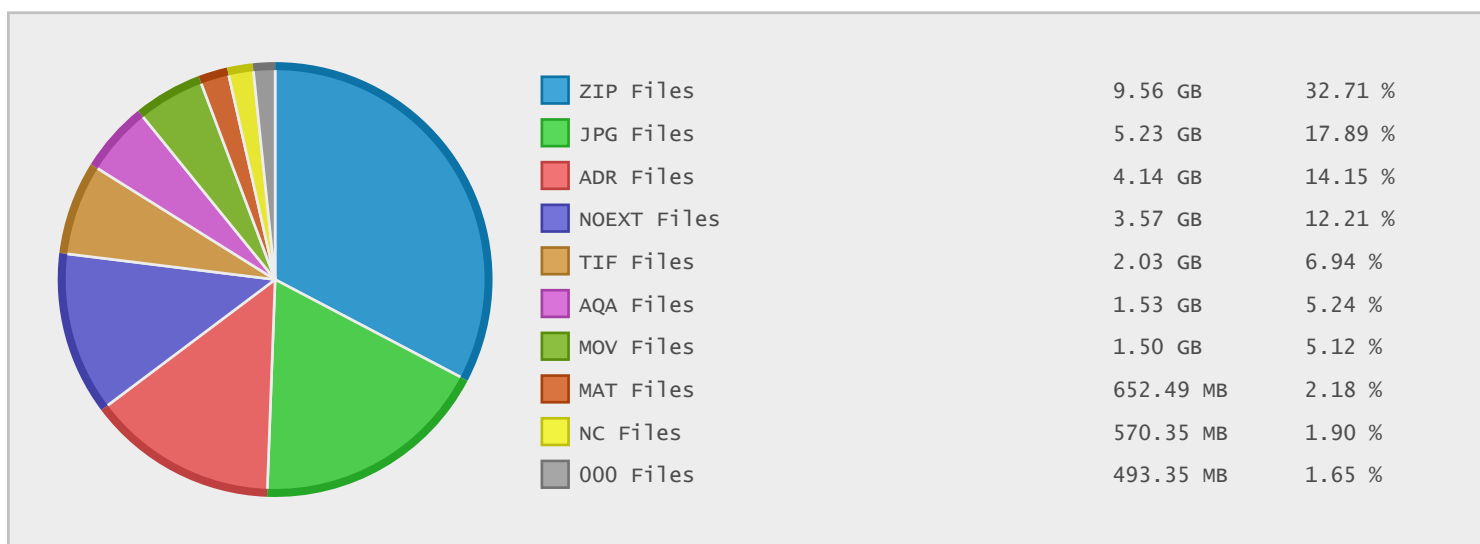

Top 10 File Categories Sorted By Disk Space

Last 12 Months Modified Disk Space History

Last 10 Years Modified Disk Space History

Last 10 Years Modified File Count History

Top 10 File Extensions Sorted By Disk Space