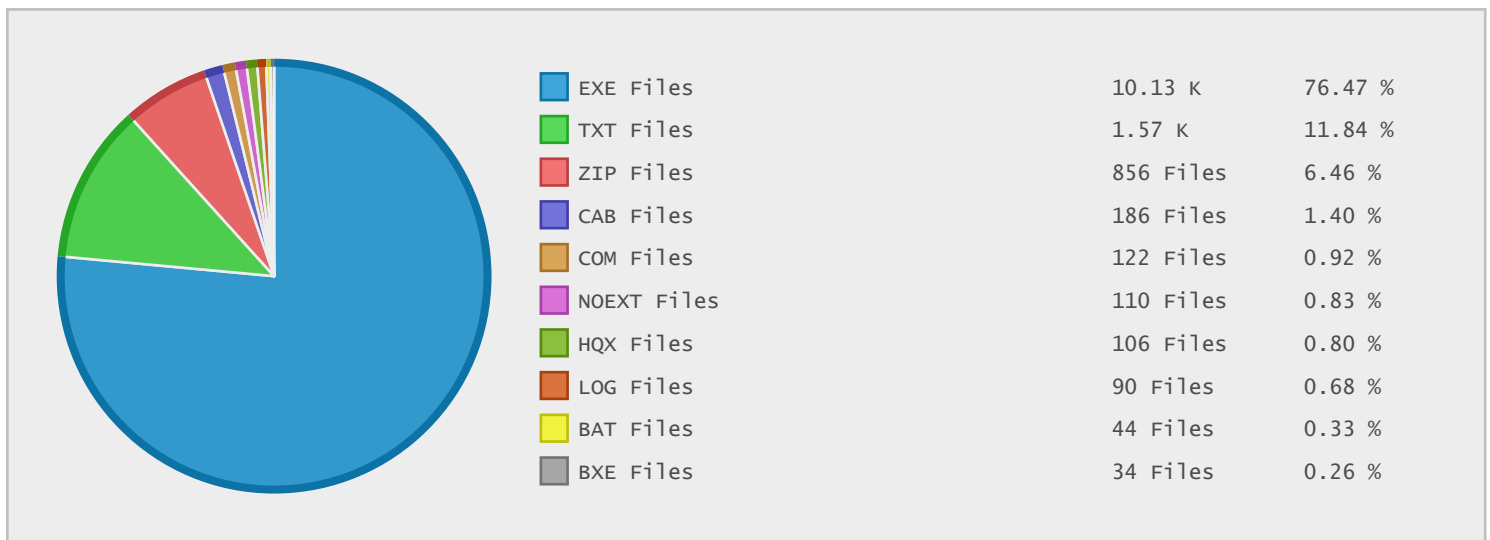

Top 10 File Categories Sorted By Disk Space

Last 12 Months Modified Disk Space History

Last 10 Years Modified Disk Space History

Last 10 Years Modified File Count History

Top 10 File Extensions Sorted By Disk Space

Top 10 File Extensions Sorted By Number of Files

Top 10 File Categories Sorted by Disk Space

Category	Files	Data	Data (%)
Program Files	10258	9.65 GB	68.19 %
Archive Files	966	2.23 GB	15.77 %
Disk Image Files	2	1.62 GB	11.43 %
Windows System Files	234	268.00 MB	1.85 %
Miscellaneous Files	190	250.40 MB	1.73 %
Linux Package Files	2	79.21 MB	0.55 %
Document Files	1594	62.52 MB	0.43 %
Help Files	6	7.45 MB	0.05 %
Backup Files	2	625.54 KB	< 0.01 %
Internet Files	56	364.32 KB	< 0.01 %