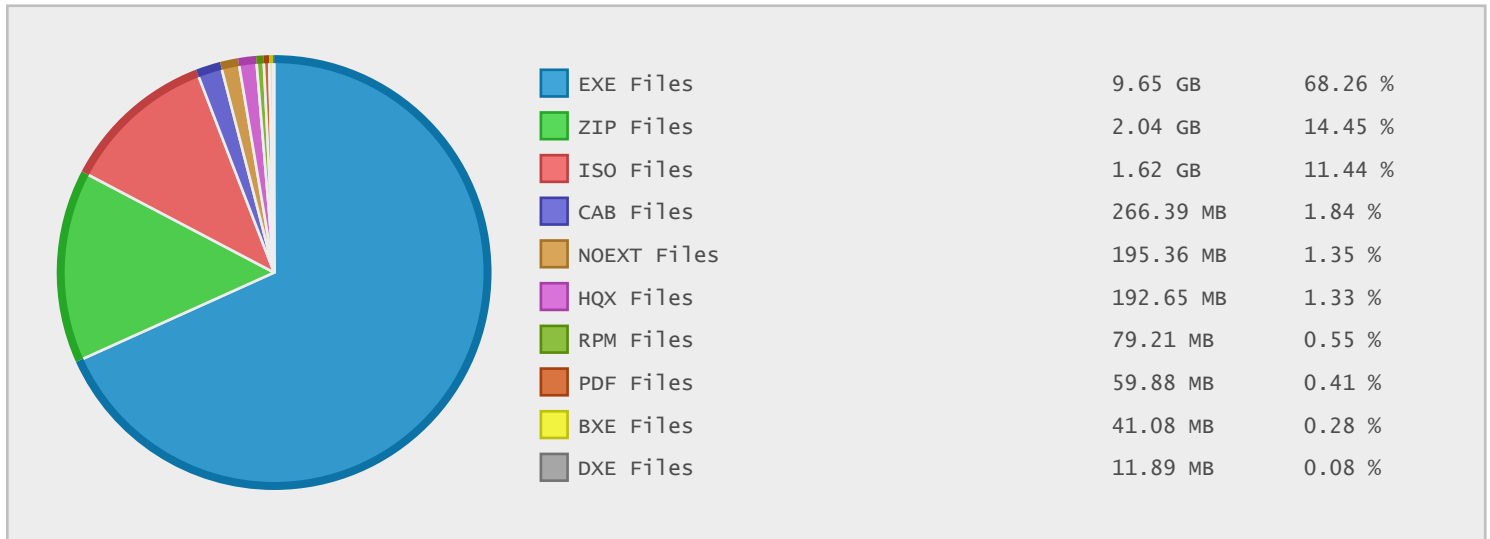

Top 10 File Categories Sorted By Disk Space

Last 12 Months Modified Disk Space History

Last 10 Years Modified Disk Space History

Last 10 Years Modified File Count History

Top 10 File Extensions Sorted By Disk Space

Top 10 File Extensions Sorted By Number of Files

Top 10 File Categories Sorted by Disk Space

Category	Files	Data	Data (%)
Program Files	10258	9.65 GB	68.19 %
Archive Files	966	2.23 GB	15.77 %
Disk Image Files	2	1.62 GB	11.43 %
Windows System Files	234	268.00 MB	1.85 %
Miscellaneous Files	190	250.40 MB	1.73 %
Linux Package Files	2	79.21 MB	0.55 %
Document Files	1594	62.52 MB	0.43 %
Help Files	6	7.45 MB	0.05 %
Backup Files	2	625.54 KB	< 0.01 %
Internet Files	56	364.32 KB	< 0.01 %