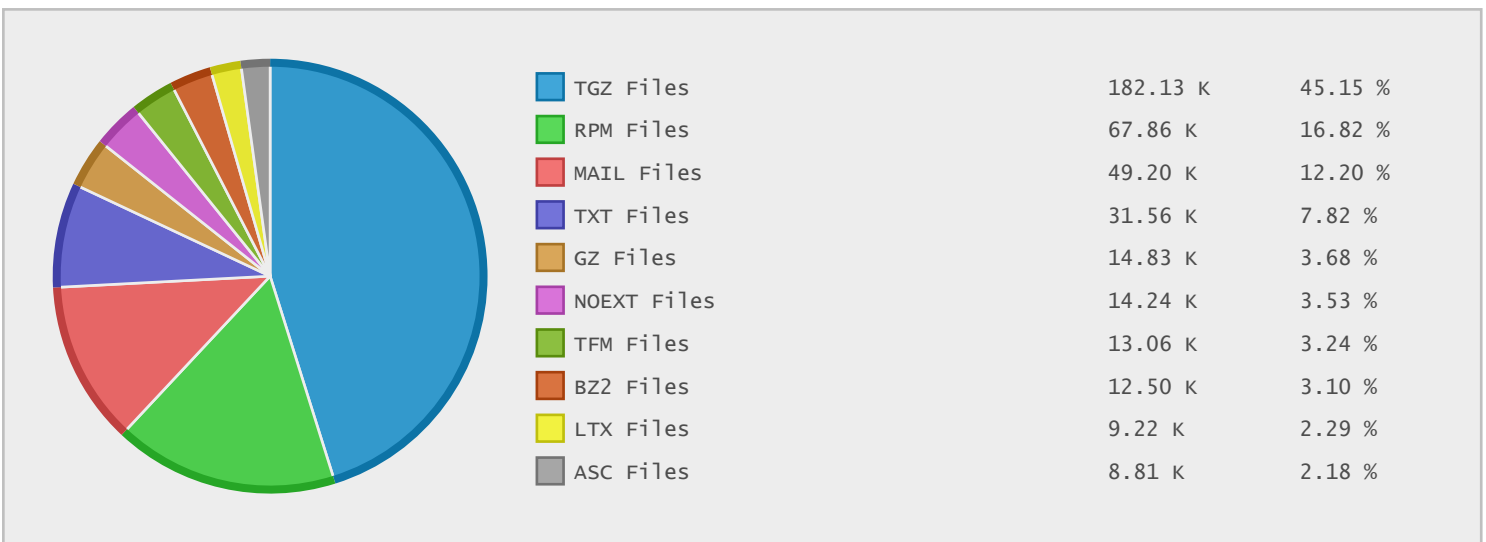

Top 10 File Categories Sorted By Disk Space

Last 12 Months Modified Disk Space History

Last 10 Years Modified Disk Space History

Total:	1257.75 GB
Average:	125.78 GB
Maximum:	435.35 GB
Minimum:	8.52 GB
From:	2005
To:	2014

Last 10 Years Modified File Count History

Total:	440295 Files
Average:	44030 Files
Maximum:	145677 Files
Minimum:	8785 Files
From:	2005
To:	2014

Top 10 File Extensions Sorted By Disk Space

Top 10 File Extensions Sorted By Number of Files