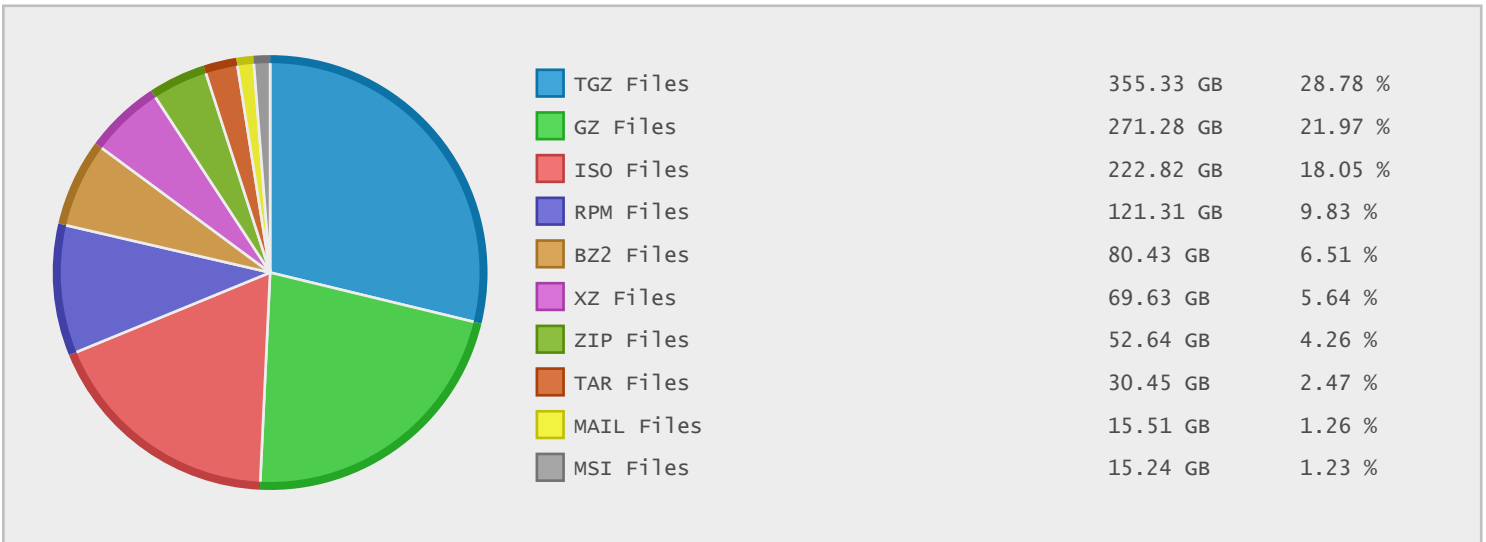

Top 20 Directories Sorted by Disk Space

Name	Dirs	Files	Data	Data (%)
/	42229	502805	1.26 TB	100.00 %
/OpenBSD	763	184033	361.43 GB	28.06 %
/mysql	50	10482	290.39 GB	22.54 %
/mysql/Downloads	43	10475	290.39 GB	22.54 %
/kernel	872	16501	184.76 GB	14.34 %
/linuxmint-iso	33	303	167.13 GB	12.97 %
/OpenBSD/5.4	40	77957	153.82 GB	11.94 %
/OpenBSD/5.5	41	76856	153.06 GB	11.88 %
/OpenBSD/5.4/packages	14	77458	147.05 GB	11.42 %
/OpenBSD/5.5/packages	14	76301	145.51 GB	11.30 %
/linuxmint-iso/stable	27	172	122.91 GB	9.54 %
/kernel/v3.x	3	7315	116.26 GB	9.03 %
/fedora-epel	73	64883	60.91 GB	4.73 %
/OpenBSD/snapshots	40	27818	53.85 GB	4.18 %
/OpenBSD/snapshots/packages	14	27320	46.84 GB	3.64 %
/kernel/v2.6	59	1319	39.39 GB	3.06 %
/centos	187	408	35.12 GB	2.73 %
/fedora-epel/6	15	33331	35.09 GB	2.72 %
/mysql/Downloads/MySQL-Cluster-7.2	0	441	33.41 GB	2.59 %
/apache	1400	4728	33.24 GB	2.58 %

Top 10 File Categories Sorted By Disk Space

Last 12 Months Modified Disk Space History

Last 10 Years Modified Disk Space History

Total:	1257.75 GB
Average:	125.78 GB
Maximum:	435.35 GB
Minimum:	8.52 GB
From:	2005
To:	2014

Last 10 Years Modified File Count History

Total:	440295 Files
Average:	44030 Files
Maximum:	145677 Files
Minimum:	8785 Files
From:	2005
To:	2014

Top 10 File Extensions Sorted By Disk Space

Top 10 File Extensions Sorted By Number of Files