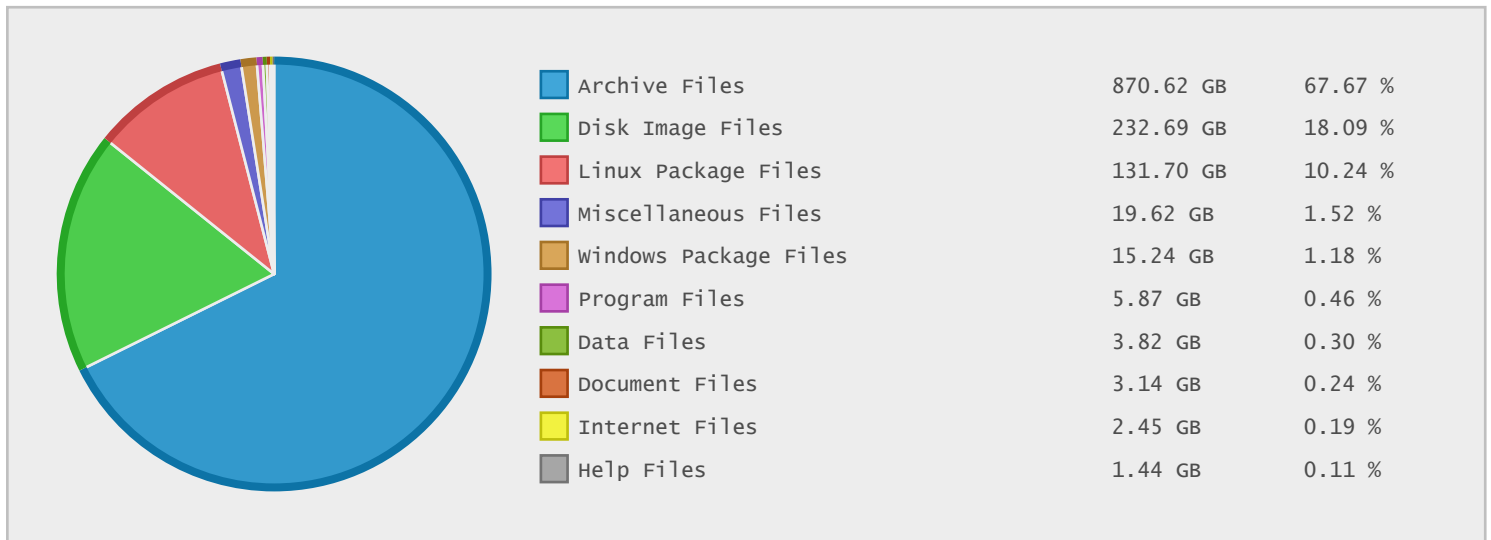

NEOWIZ HOLDINGS Corporation - FTP Site Statistics

Property	Value
FTP Server	ftp.neowiz.com
Description	NEOWIZ HOLDINGS Corporation
Country	South Korea
Scan Date	09/Jun/2014
Total Dirs	42,229
Total Files	502,805
Total Data	1.26 TB

Top 20 Directories Sorted by Disk Space

Name	Dirs	Files	Data	Data (%)
/	42229	502805	1.26 TB	100.00 %
/OpenBSD	763	184033	361.43 GB	28.06 %
/mysql	50	10482	290.39 GB	22.54 %
/mysql/Downloads	43	10475	290.39 GB	22.54 %
/kernel	872	16501	184.76 GB	14.34 %
/linuxmint-iso	33	303	167.13 GB	12.97 %
/OpenBSD/5.4	40	77957	153.82 GB	11.94 %
/OpenBSD/5.5	41	76856	153.06 GB	11.88 %
/OpenBSD/5.4/packages	14	77458	147.05 GB	11.42 %
/OpenBSD/5.5/packages	14	76301	145.51 GB	11.30 %
/linuxmint-iso/stable	27	172	122.91 GB	9.54 %
/kernel/v3.x	3	7315	116.26 GB	9.03 %
/fedora-epel	73	64883	60.91 GB	4.73 %
/OpenBSD/snapshots	40	27818	53.85 GB	4.18 %
/OpenBSD/snapshots/packages	14	27320	46.84 GB	3.64 %
/kernel/v2.6	59	1319	39.39 GB	3.06 %
/centos	187	408	35.12 GB	2.73 %
/fedora-epel/6	15	33331	35.09 GB	2.72 %
/mysql/Downloads/MySQL-Cluster-7.2	0	441	33.41 GB	2.59 %
/apache	1400	4728	33.24 GB	2.58 %

Top 10 File Categories Sorted By Disk Space

Last 12 Months Modified Disk Space History

Last 10 Years Modified Disk Space History

Total:	1257.75 GB
Average:	125.78 GB
Maximum:	435.35 GB
Minimum:	8.52 GB
From:	2005
To:	2014

Last 10 Years Modified File Count History

Total:	440295 Files
Average:	44030 Files
Maximum:	145677 Files
Minimum:	8785 Files
From:	2005
To:	2014

Top 10 File Extensions Sorted By Disk Space

Top 10 File Extensions Sorted By Number of Files