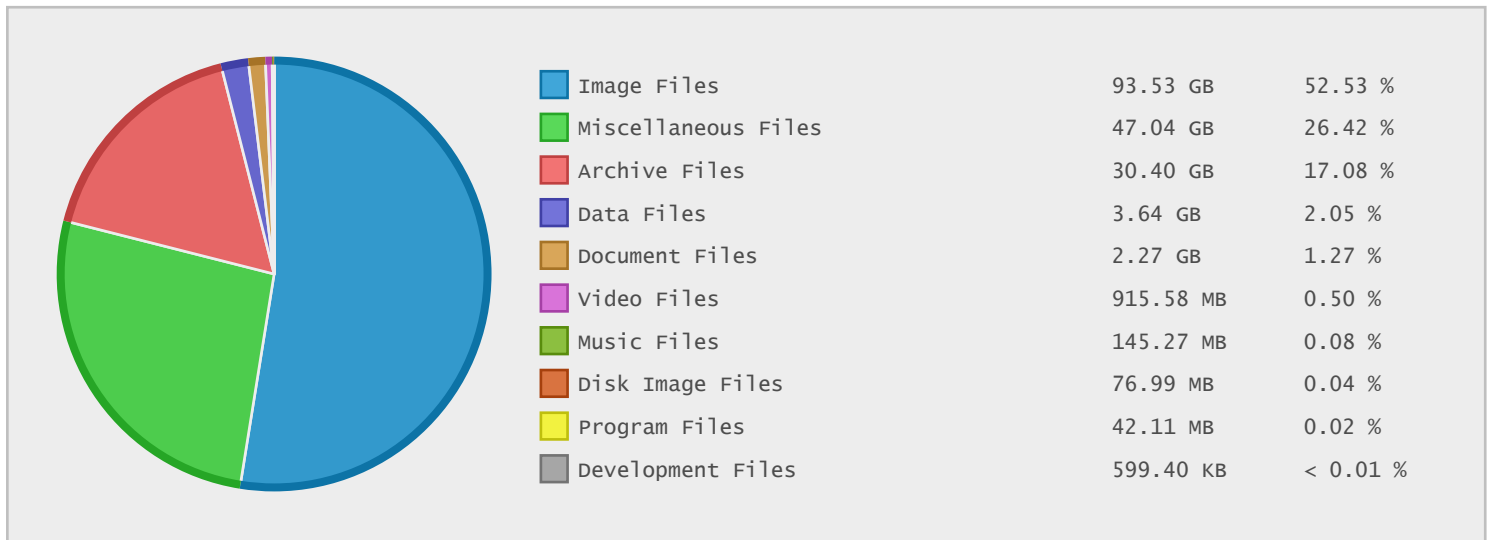

Nansen Remote Sensing Center - FTP Site Statistics

Property	Value
FTP Server	ftp.nersc.no
Description	Nansen Remote Sensing Center
Country	Norway
Scan Date	29/Aug/2015
Total Dirs	307
Total Files	6,042
Total Data	178.05 GB

Top 20 Directories Sorted by Disk Space

Name	Dirs	Files	Data	Data (%)
/	307	6042	178.05 GB	100.00 %
/pub	140	2667	149.05 GB	83.72 %
/pub/rick	5	1450	92.01 GB	51.68 %
/pub/rick/drogueOFF	0	1273	83.55 GB	46.93 %
/pub/Jiping	1	20	28.29 GB	15.89 %
/pub/Jiping/temp_forcing	0	20	28.29 GB	15.89 %
/coconet	2	1287	10.68 GB	6.00 %
/pub/python_test_data	20	27	9.76 GB	5.48 %
/pub/Francois	5	20	9.57 GB	5.37 %
/pub/Francois/Marcello	0	5	8.66 GB	4.86 %
/pub/python_test_data/sentinella	0	9	6.95 GB	3.90 %
/coconet/asar_wind_med	0	718	6.70 GB	3.76 %
/pub/rick/GulfStream	0	104	4.47 GB	2.51 %
/explain	0	1	4.45 GB	2.50 %
/coconet/asar_wind_bs	0	569	3.98 GB	2.24 %
/pub/rick/Agulhas	0	42	3.68 GB	2.06 %
/EU_THOR	0	14	3.28 GB	1.84 %
/igor	18	165	2.51 GB	1.41 %
/climares	14	69	2.32 GB	1.31 %
/pub/Sylvain	2	14	2.11 GB	1.19 %

Top 10 File Categories Sorted By Disk Space