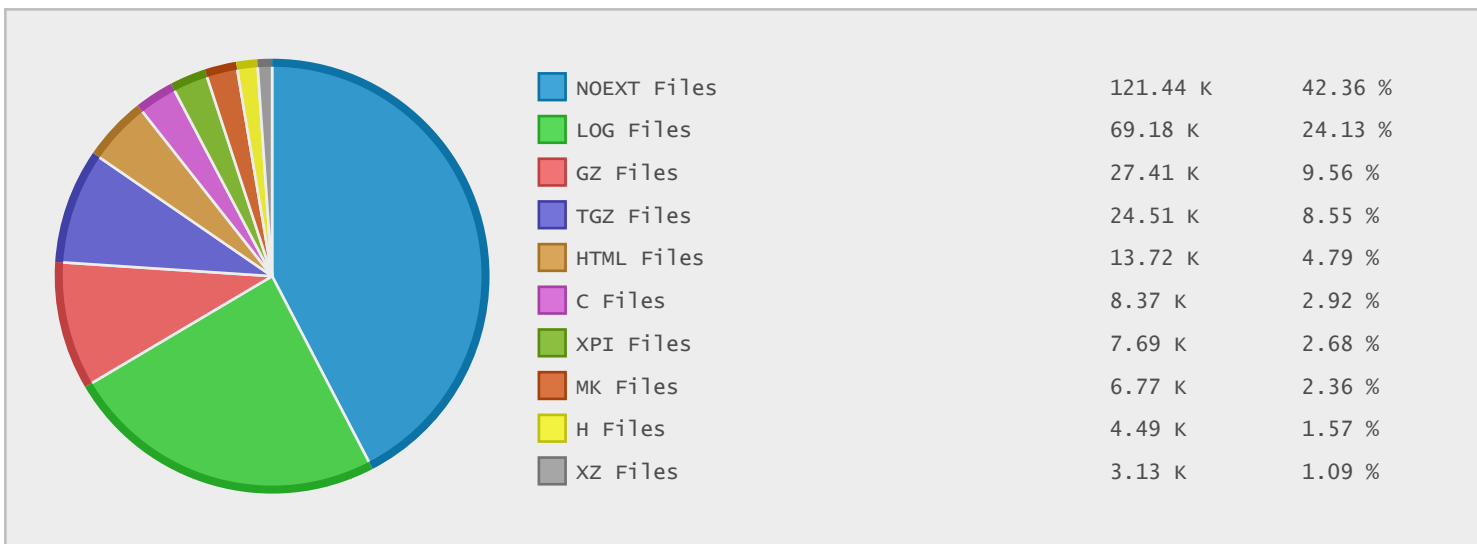

NetBSD Project Archive - FTP Site Statistics

Property	Value
FTP Server	ftp.netbsd.org
Description	NetBSD Project Archive
Country	United States
Scan Date	15/Jun/2014
Total Dirs	126,819
Total Files	318,833
Total Data	719.71 GB

Top 10 File Categories Sorted By Disk Space

Last 12 Months Modified Disk Space History

Last 10 Years Modified Disk Space History

Total:	674.75 GB
Average:	67.48 GB
Maximum:	186.27 GB
Minimum:	4.49 GB
From:	2005
To:	2014

Last 10 Years Modified File Count History

Total:	282791 Files
Average:	28279 Files
Maximum:	92162 Files
Minimum:	10560 Files
From:	2005
To:	2014

Top 10 File Extensions Sorted By Disk Space

Top 10 File Extensions Sorted By Number of Files