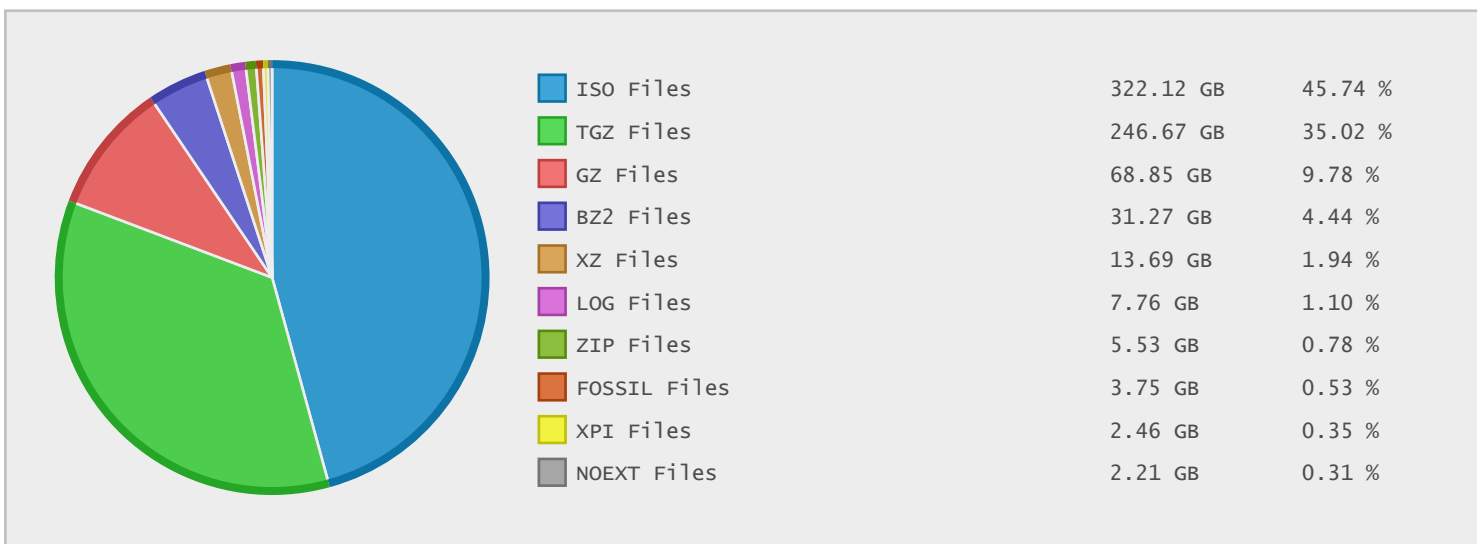

NetBSD Project Archive - FTP Site Statistics

Property	Value
FTP Server	ftp.netbsd.org
Description	NetBSD Project Archive
Country	United States
Scan Date	15/Jun/2014
Total Dirs	126,819
Total Files	318,833
Total Data	719.71 GB

Top 10 File Categories Sorted By Disk Space

Last 12 Months Modified Disk Space History

Last 10 Years Modified Disk Space History

Total:	674.75 GB
Average:	67.48 GB
Maximum:	186.27 GB
Minimum:	4.49 GB
From:	2005
To:	2014

Last 10 Years Modified File Count History

Total:	282791 Files
Average:	28279 Files
Maximum:	92162 Files
Minimum:	10560 Files
From:	2005
To:	2014

Top 10 File Extensions Sorted By Disk Space

Top 10 File Extensions Sorted By Number of Files