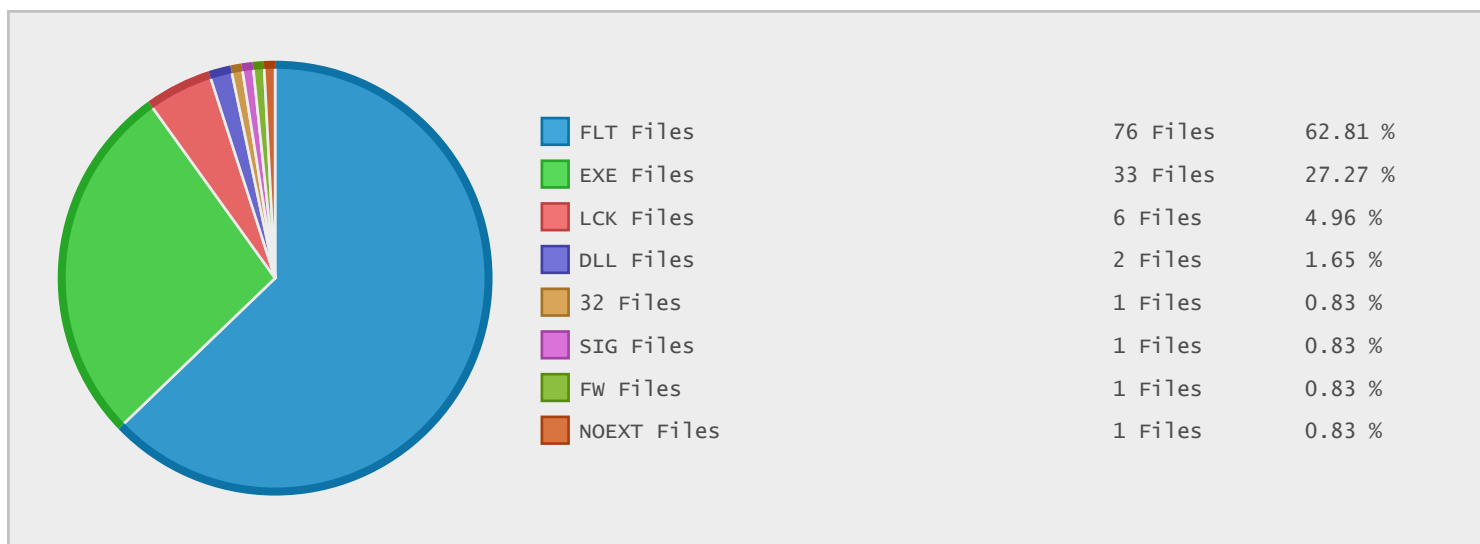

Top 10 File Extensions Sorted By Number of Files