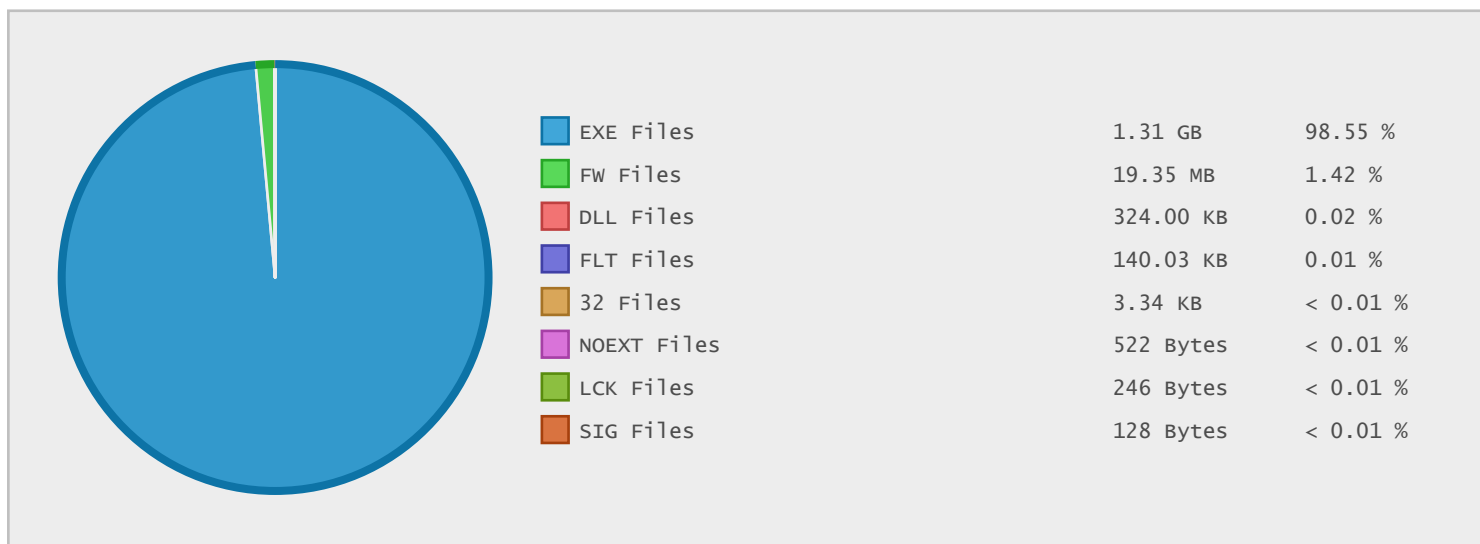

Top 10 File Categories Sorted By Disk Space

Last 12 Months Modified Disk Space History

Last 10 Years Modified Disk Space History

Last 10 Years Modified File Count History

Top 10 File Extensions Sorted By Disk Space