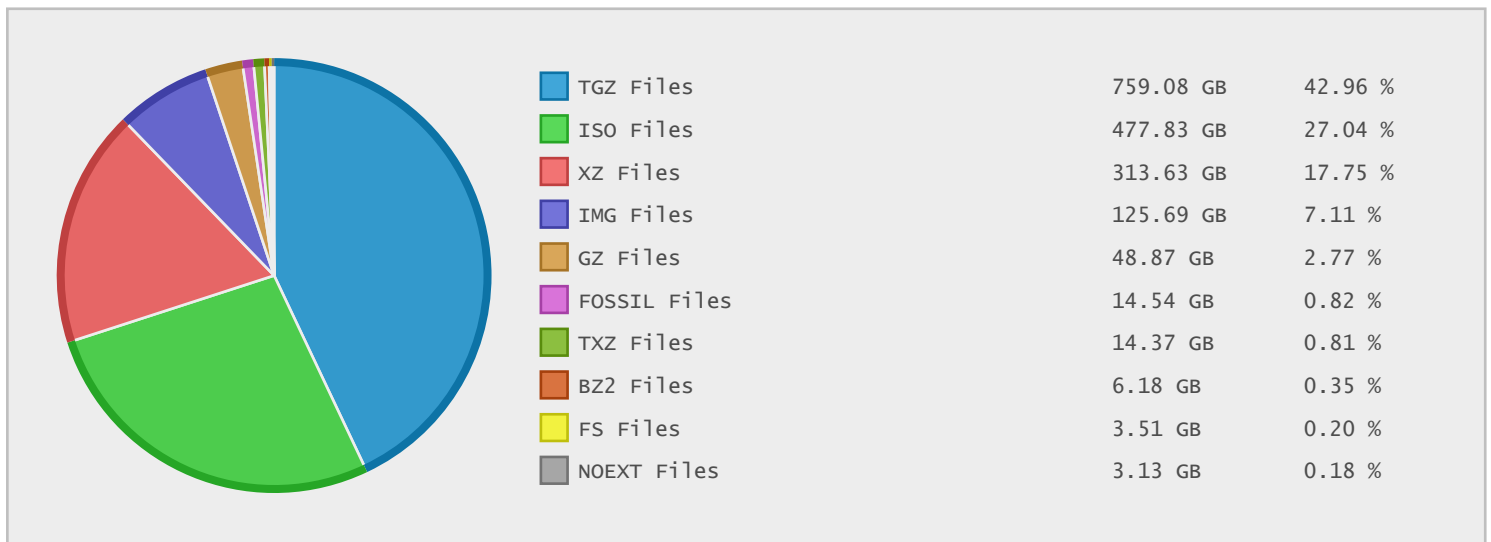

Top 10 File Categories Sorted By Disk Space

Last 12 Months Modified Disk Space History

Last 10 Years Modified Disk Space History

Last 10 Years Modified File Count History

Top 10 File Extensions Sorted By Disk Space

Top 10 File Extensions Sorted By Number of Files

Top 10 File Categories Sorted by Disk Space

| Category | Files | Data | Data (%) |
|---------------------|--------|-----------|----------|
| Archive Files | 320795 | 1.12 TB | 63.94 % |
| Disk Image Files | 1773 | 479.96 GB | 26.78 % |
| Image Files | 4725 | 125.93 GB | 7.03 % |
| Data Files | 57601 | 16.31 GB | 0.91 % |
| Miscellaneous Files | 344195 | 11.76 GB | 0.66 % |
| Development Files | 478212 | 4.87 GB | 0.27 % |
| Document Files | 14505 | 4.10 GB | 0.23 % |
| Video Files | 52 | 1.23 GB | 0.07 % |
| Music Files | 374 | 797.11 MB | 0.04 % |
| Help Files | 21921 | 781.12 MB | 0.04 % |