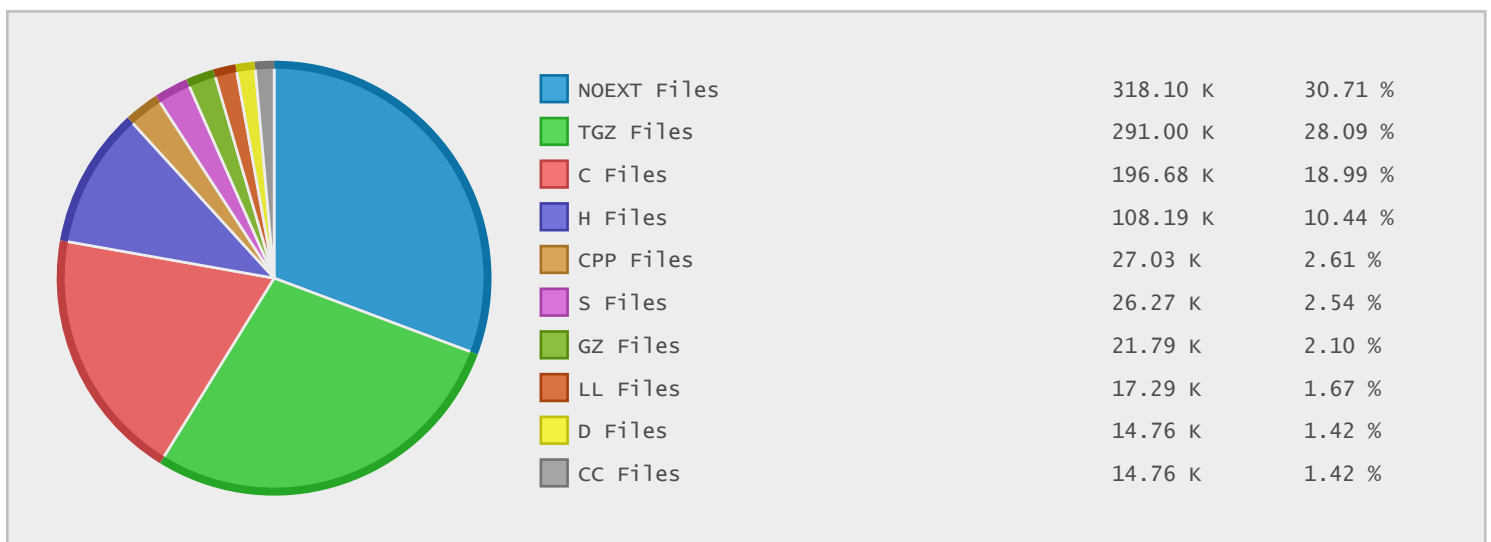

Top 10 File Categories Sorted By Disk Space

Last 12 Months Modified Disk Space History

Last 10 Years Modified Disk Space History

Last 10 Years Modified File Count History

Top 10 File Extensions Sorted By Disk Space

Top 10 File Extensions Sorted By Number of Files

Top 10 File Categories Sorted by Disk Space

| Category | Files | Data | Data (%) |
|---------------------|--------|-----------|----------|
| Archive Files | 320795 | 1.12 TB | 63.94 % |
| Disk Image Files | 1773 | 479.96 GB | 26.78 % |
| Image Files | 4725 | 125.93 GB | 7.03 % |
| Data Files | 57601 | 16.31 GB | 0.91 % |
| Miscellaneous Files | 344195 | 11.76 GB | 0.66 % |
| Development Files | 478212 | 4.87 GB | 0.27 % |
| Document Files | 14505 | 4.10 GB | 0.23 % |
| Video Files | 52 | 1.23 GB | 0.07 % |
| Music Files | 374 | 797.11 MB | 0.04 % |
| Help Files | 21921 | 781.12 MB | 0.04 % |