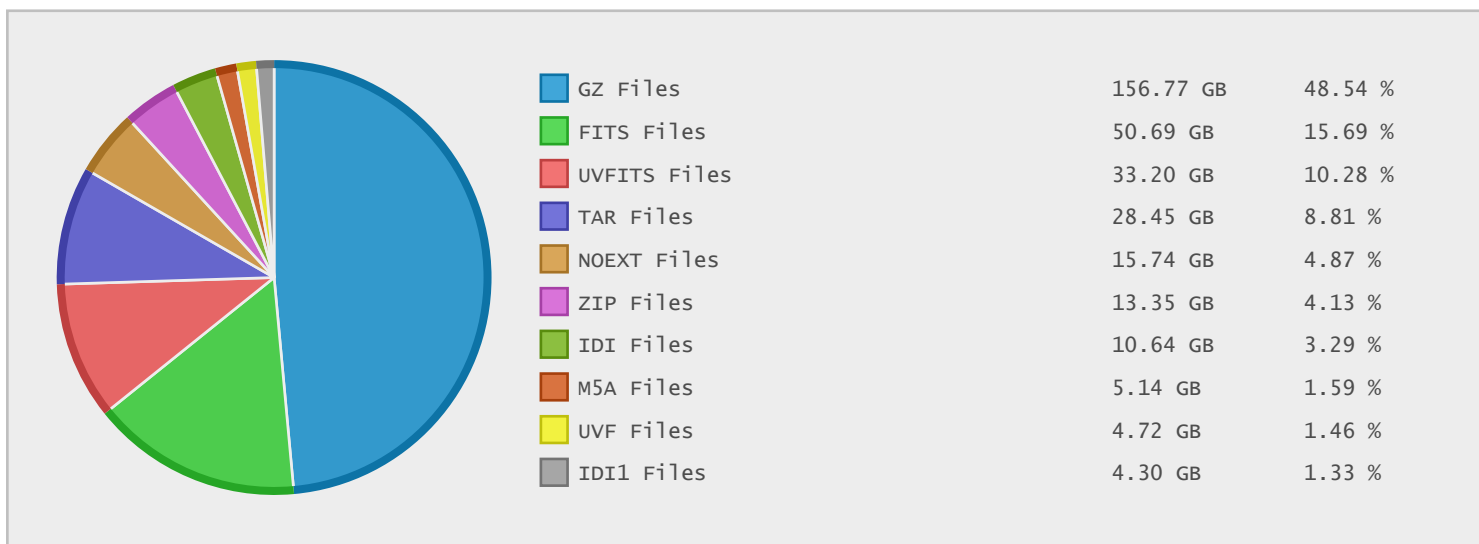

Top 10 File Categories Sorted By Disk Space

Last 12 Months Modified Disk Space History

Last 10 Years Modified Disk Space History

Total:	372.64 GB
Average:	37.26 GB
Maximum:	173.81 GB
Minimum:	0.38 GB
From:	2006
To:	2015

Last 10 Years Modified File Count History

Total:	9869 Files
Average:	987 Files
Maximum:	5742 Files
Minimum:	66 Files
From:	2006
To:	2015

Top 10 File Extensions Sorted By Disk Space

Top 10 File Extensions Sorted By Number of Files