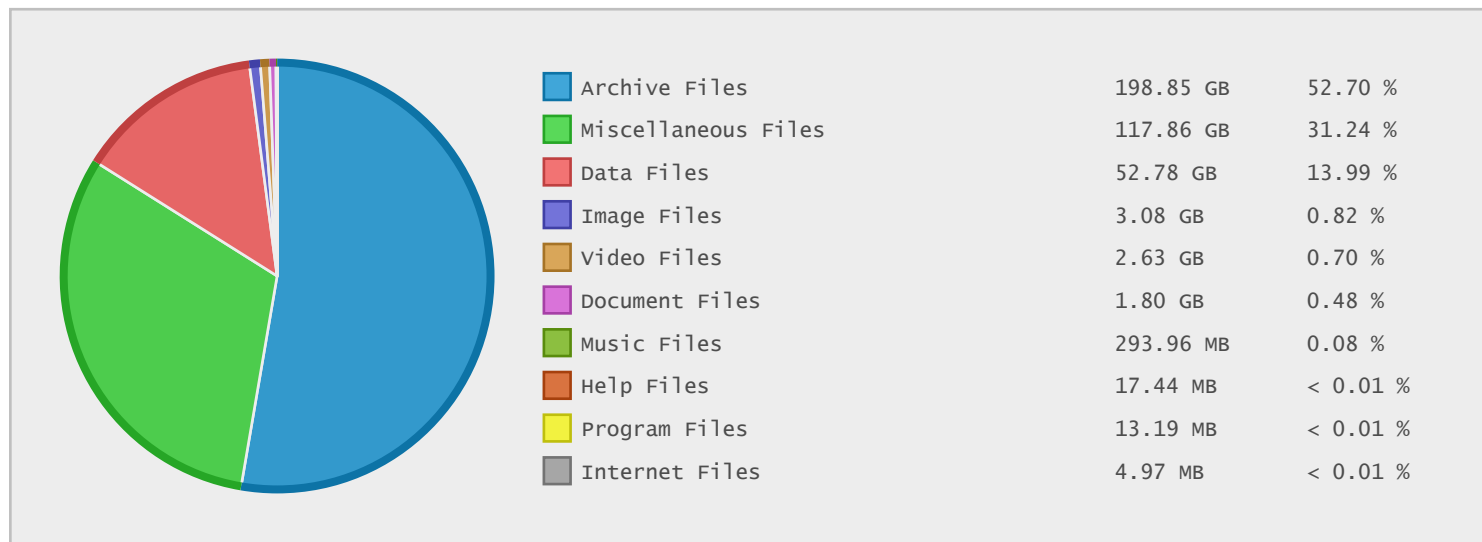

Astronomy Research Foundation - FTP Site Statistics

Property	Value
FTP Server	ftp.nfra.nl
Description	Astronomy Research Foundation
Country	Netherlands
Scan Date	18/Apr/2015
Total Dirs	926
Total Files	17,476
Total Data	377.33 GB

Top 10 File Categories Sorted By Disk Space

Last 12 Months Modified Disk Space History

Last 10 Years Modified Disk Space History

Total:	372.64 GB
Average:	37.26 GB
Maximum:	173.81 GB
Minimum:	0.38 GB
From:	2006
To:	2015

Last 10 Years Modified File Count History

Total:	9869 Files
Average:	987 Files
Maximum:	5742 Files
Minimum:	66 Files
From:	2006
To:	2015

Top 10 File Extensions Sorted By Disk Space

Top 10 File Extensions Sorted By Number of Files