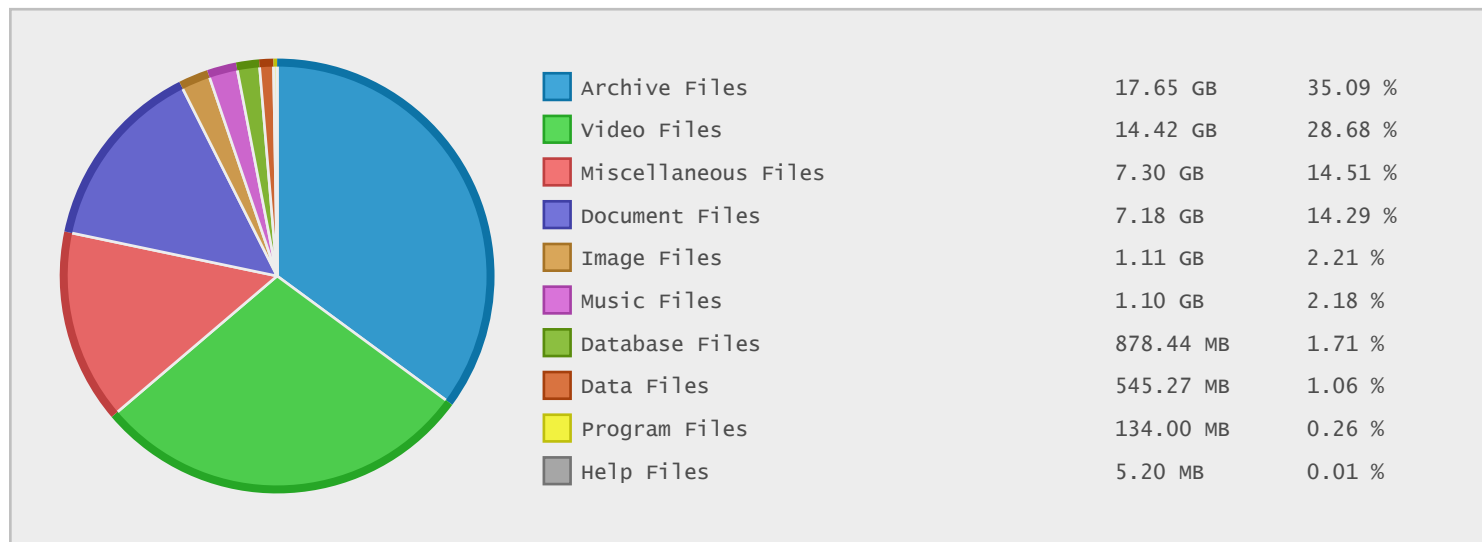

Highway Traffic Safety Administration - FTP Site Statistics

Property	Value
FTP Server	ftp.nhtsa.dot.gov
Description	Highway Traffic Safety Administration
Country	United States
Scan Date	10/Jul/2014
Total Dirs	1,208
Total Files	22,735
Total Data	50.29 GB

Top 20 Directories Sorted by Disk Space

Name	Dirs	Files	Data	Data (%)
/	1208	22735	50.29 GB	100.00 %
/CPSVideos	8	48	8.87 GB	17.63 %
/CAFE	1	43	6.35 GB	12.62 %
/AdCouncilVideosCPS2012	0	8	6.21 GB	12.34 %
/CPSVideos/HighRes	0	13	4.53 GB	9.01 %
/Videos	1	8	4.39 GB	8.72 %
/Ped	549	549	3.02 GB	6.01 %
/Ped/Scanned Cases	545	544	3.02 GB	6.01 %
/CAFE/2017-25_Final	0	14	3.00 GB	5.96 %
/540	0	2	2.97 GB	5.90 %
/TQ10-001	19	3571	2.58 GB	5.13 %
/ImpairedDriving	24	108	2.54 GB	5.05 %
/CPSVideos/PSA's and CPS Material	3	6	2.44 GB	4.85 %
/MfrMail	0	16963	2.09 GB	4.15 %
/FARS	234	469	1.75 GB	3.49 %
/NTI	9	35	1.59 GB	3.17 %
/EMS	0	1	1.55 GB	3.08 %
/NTI/EMS	0	1	1.55 GB	3.08 %
/CPSVideos/PSA's and CPS Material/Span...	0	3	1.50 GB	2.99 %
/TQ10-001/Toyota Submission(s)	13	158	1.33 GB	2.64 %

Top 10 File Categories Sorted By Disk Space