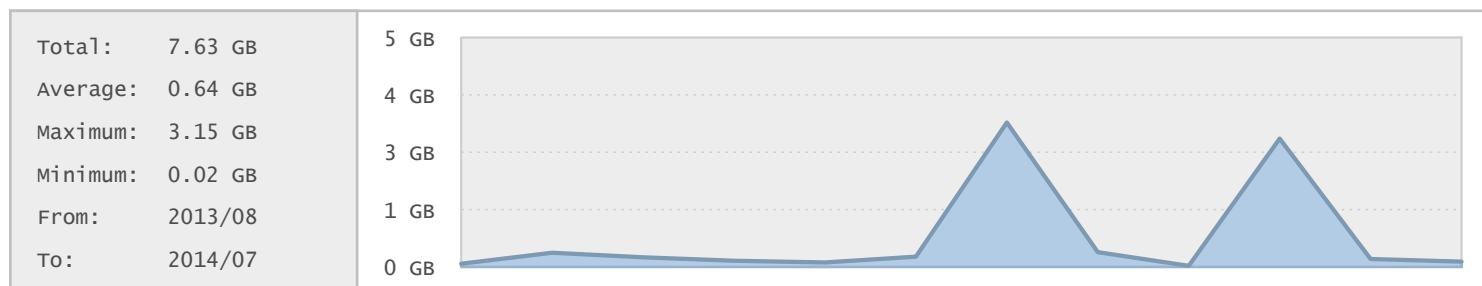

Last 12 Months Modified Disk Space History