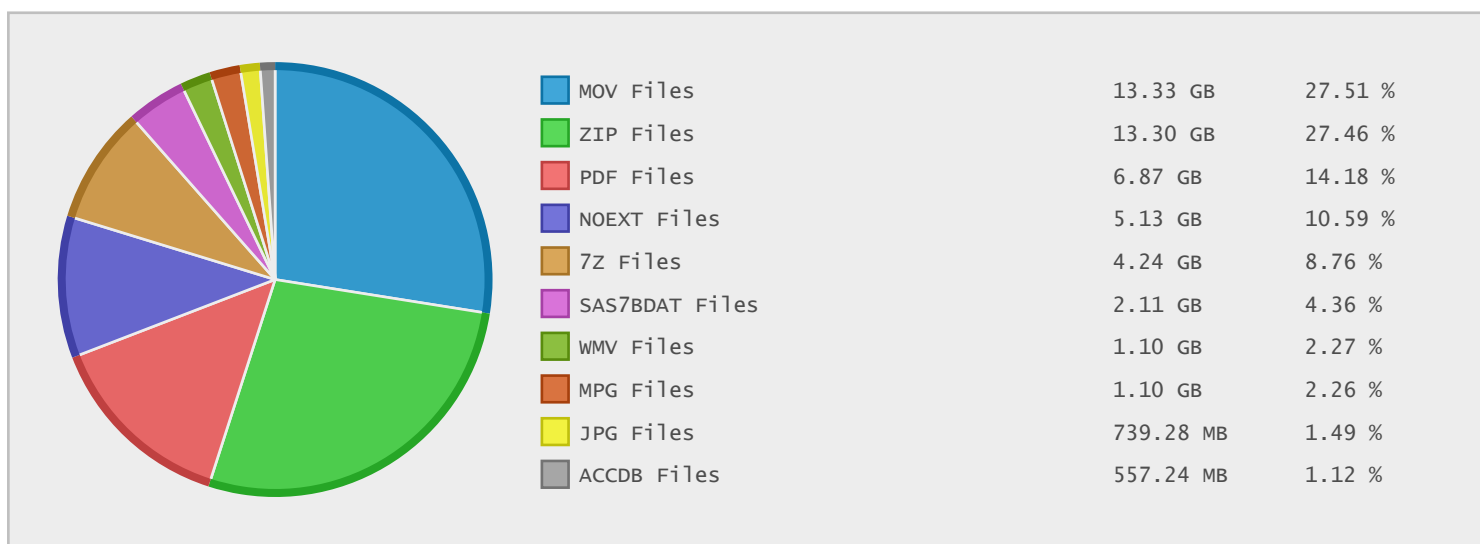

Top 10 File Categories Sorted By Disk Space

Last 12 Months Modified Disk Space History

Last 10 Years Modified Disk Space History

Last 10 Years Modified File Count History

Top 10 File Extensions Sorted By Disk Space

Top 10 File Extensions Sorted By Number of Files

Top 10 File Categories Sorted by Disk Space

Category	Files	Data	Data (%)
Archive Files	886	17.65 GB	35.09 %
Video Files	33	14.42 GB	28.68 %
Miscellaneous Files	424	7.30 GB	14.51 %
Document Files	21131	7.18 GB	14.29 %
Image Files	71	1.11 GB	2.21 %
Music Files	35	1.10 GB	2.18 %
Database Files	15	878.44 MB	1.71 %
Data Files	17	545.27 MB	1.06 %
Program Files	68	134.00 MB	0.26 %
Help Files	3	5.20 MB	0.01 %