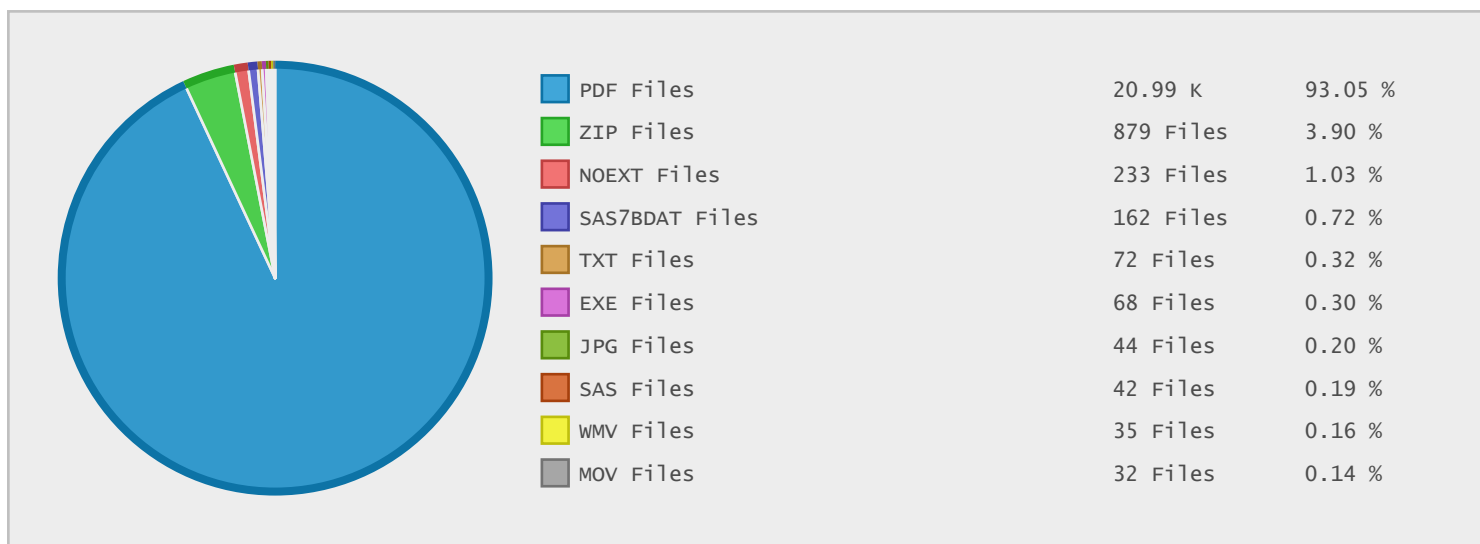

Highway Traffic Safety Administration - FTP Site Statistics

Property	Value
FTP Server	ftp.nhtsa.dot.gov
Description	Highway Traffic Safety Administration
Country	United States
Scan Date	10/Jul/2014
Total Dirs	1,208
Total Files	22,735
Total Data	50.29 GB

Top 10 File Categories Sorted By Disk Space

Last 12 Months Modified Disk Space History

Last 10 Years Modified Disk Space History

Last 10 Years Modified File Count History

Top 10 File Extensions Sorted By Disk Space

Top 10 File Extensions Sorted By Number of Files

Top 10 File Categories Sorted by Disk Space

Category	Files	Data	Data (%)
Archive Files	886	17.65 GB	35.09 %
Video Files	33	14.42 GB	28.68 %
Miscellaneous Files	424	7.30 GB	14.51 %
Document Files	21131	7.18 GB	14.29 %
Image Files	71	1.11 GB	2.21 %
Music Files	35	1.10 GB	2.18 %
Database Files	15	878.44 MB	1.71 %
Data Files	17	545.27 MB	1.06 %
Program Files	68	134.00 MB	0.26 %
Help Files	3	5.20 MB	0.01 %