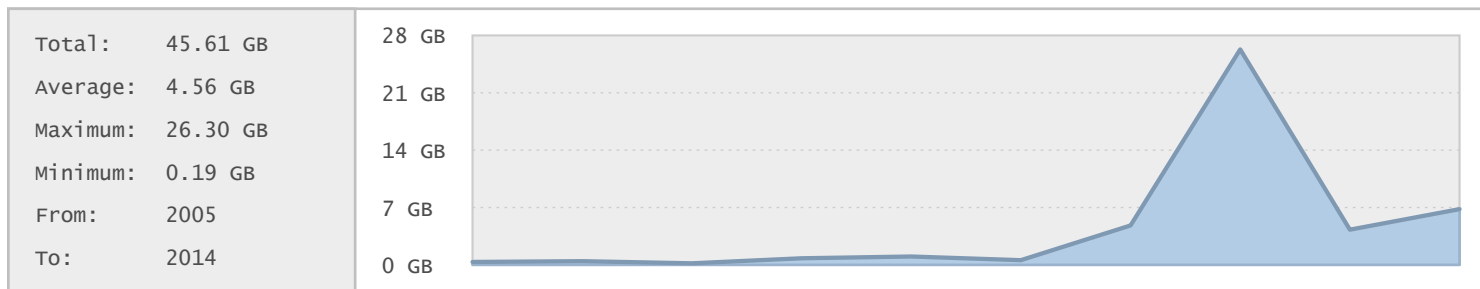

Top 10 File Categories Sorted By Disk Space

Last 12 Months Modified Disk Space History

Last 10 Years Modified Disk Space History

Last 10 Years Modified File Count History

Top 10 File Extensions Sorted By Disk Space