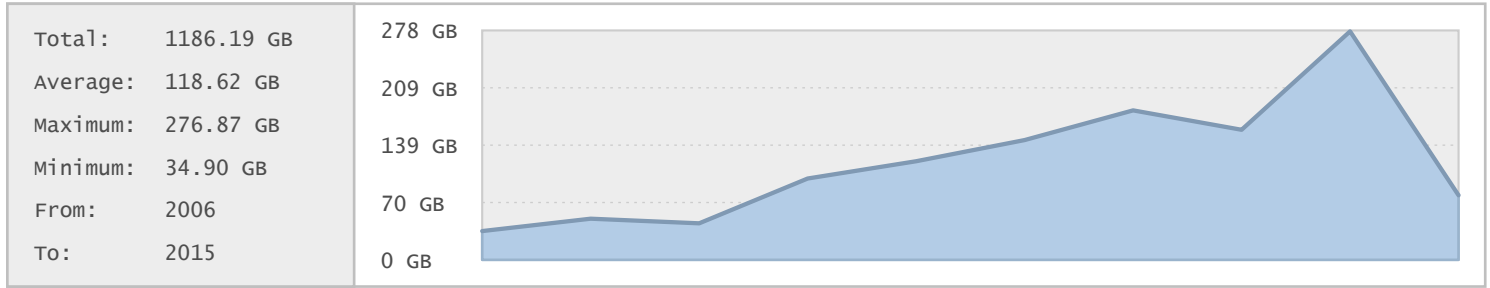

Top 10 File Categories Sorted By Disk Space

Last 12 Months Modified Disk Space History

Last 10 Years Modified Disk Space History

Last 10 Years Modified File Count History

Top 10 File Extensions Sorted By Disk Space