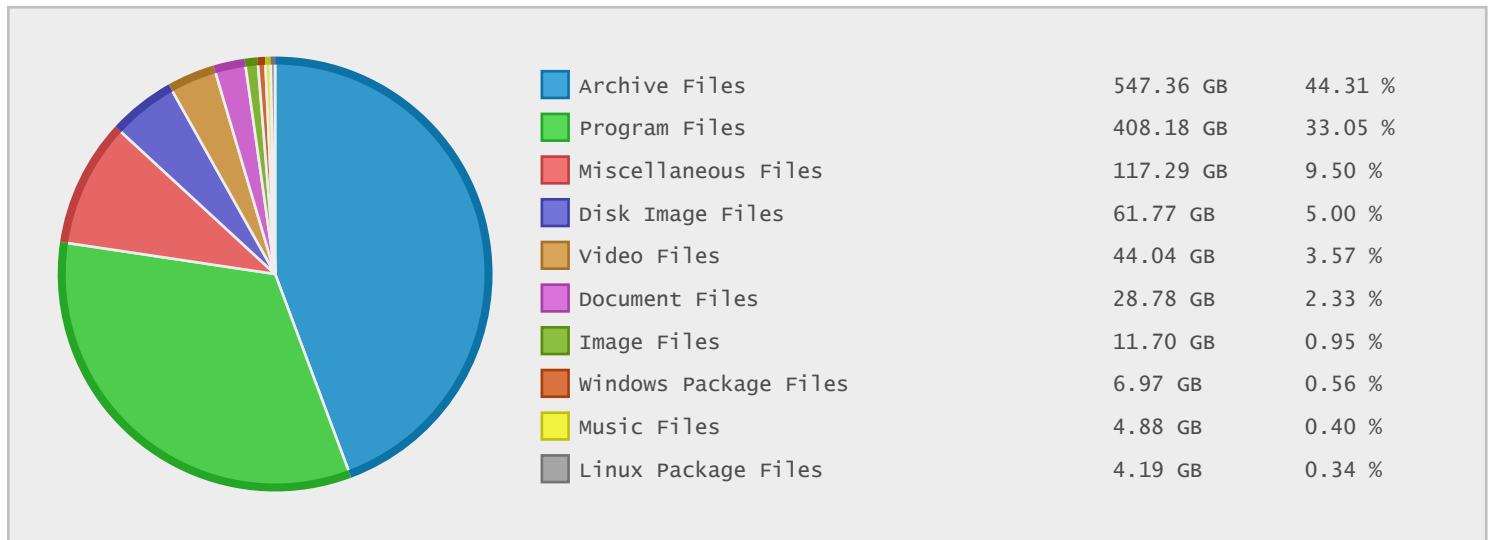

National Instruments Software Archive - FTP Site Statistics

Property	Value
FTP Server	ftp.ni.com
Description	National Instruments Software Archive
Country	United States
Scan Date	13/May/2015
Total Dirs	36,641
Total Files	107,779
Total Data	1.21 TB

Top 20 Directories Sorted by Disk Space

Name	Dirs	Files	Data	Data (%)
/	36641	107779	1.21 TB	100.00 %
/support	20704	35627	486.24 GB	39.15 %
/evaluation	3184	9056	478.82 GB	38.55 %
/evaluation/labview	3009	7991	408.01 GB	32.85 %
/evaluation/labview/ekit	36	1230	358.15 GB	28.83 %
/evaluation/labview/ekit/other	35	1212	358.12 GB	28.83 %
/evaluation/labview/ekit/other/downloader	34	1212	358.12 GB	28.83 %
/pub	2829	29213	242.74 GB	19.54 %
/support/fis	37	36	178.05 GB	14.33 %
/support/fis/sds	35	35	176.72 GB	14.23 %
/pub/branches	1593	13570	124.65 GB	10.04 %
/support/idnet	16690	16618	60.72 GB	4.89 %
/pub/energy	80	453	53.28 GB	4.29 %
/pub/branches/taiwan	49	955	52.14 GB	4.20 %
/evaluation/labview/lvtm	2966	6726	47.10 GB	3.79 %
/support/daq	247	1162	45.38 GB	3.65 %
/pub/newsimages	1031	4465	40.74 GB	3.28 %
/pub/energy/PMU	7	354	39.46 GB	3.18 %
/pub/energy/PMU/VMWare Images	5	352	39.07 GB	3.15 %
/pub/energy/PMU/VMWare Images/windows ...	4	352	39.07 GB	3.15 %

Top 10 File Categories Sorted By Disk Space