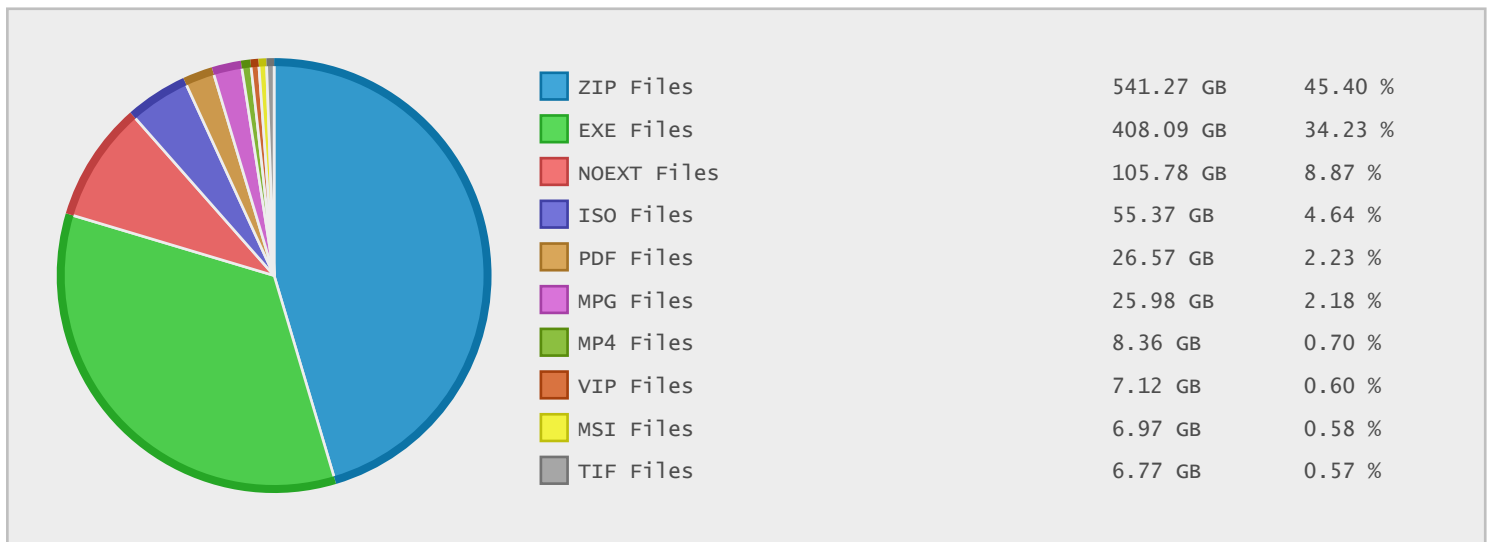

Top 10 File Categories Sorted By Disk Space

Last 12 Months Modified Disk Space History

Last 10 Years Modified Disk Space History

Last 10 Years Modified File Count History

Top 10 File Extensions Sorted By Disk Space

Top 10 File Extensions Sorted By Number of Files

Top 10 File Categories Sorted by Disk Space

Category	Files	Data	Data (%)
Archive Files	33605	547.36 GB	44.07 %
Program Files	4240	408.18 GB	32.86 %
Miscellaneous Files	17129	117.29 GB	9.44 %
Disk Image Files	125	61.77 GB	4.97 %
Video Files	103	44.04 GB	3.55 %
Document Files	23326	28.78 GB	2.32 %
Image Files	3790	11.70 GB	0.94 %
windows Package Files	3378	6.97 GB	0.56 %
Music Files	130	4.88 GB	0.39 %
Linux Package Files	14195	4.19 GB	0.34 %