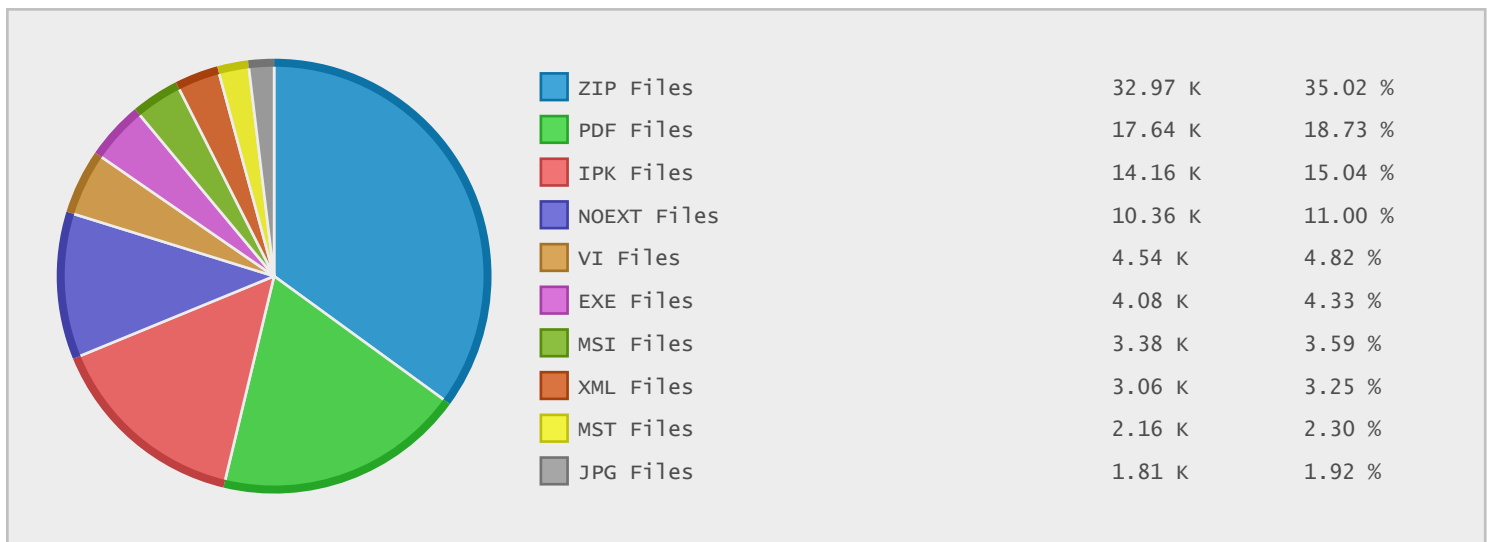

Top 10 File Categories Sorted By Disk Space

Last 12 Months Modified Disk Space History

Last 10 Years Modified Disk Space History

Last 10 Years Modified File Count History

Top 10 File Extensions Sorted By Disk Space

Top 10 File Extensions Sorted By Number of Files

Top 10 File Categories Sorted by Disk Space

Category	Files	Data	Data (%)
Archive Files	33605	547.36 GB	44.07 %
Program Files	4240	408.18 GB	32.86 %
Miscellaneous Files	17129	117.29 GB	9.44 %
Disk Image Files	125	61.77 GB	4.97 %
Video Files	103	44.04 GB	3.55 %
Document Files	23326	28.78 GB	2.32 %
Image Files	3790	11.70 GB	0.94 %
windows Package Files	3378	6.97 GB	0.56 %
Music Files	130	4.88 GB	0.39 %
Linux Package Files	14195	4.19 GB	0.34 %