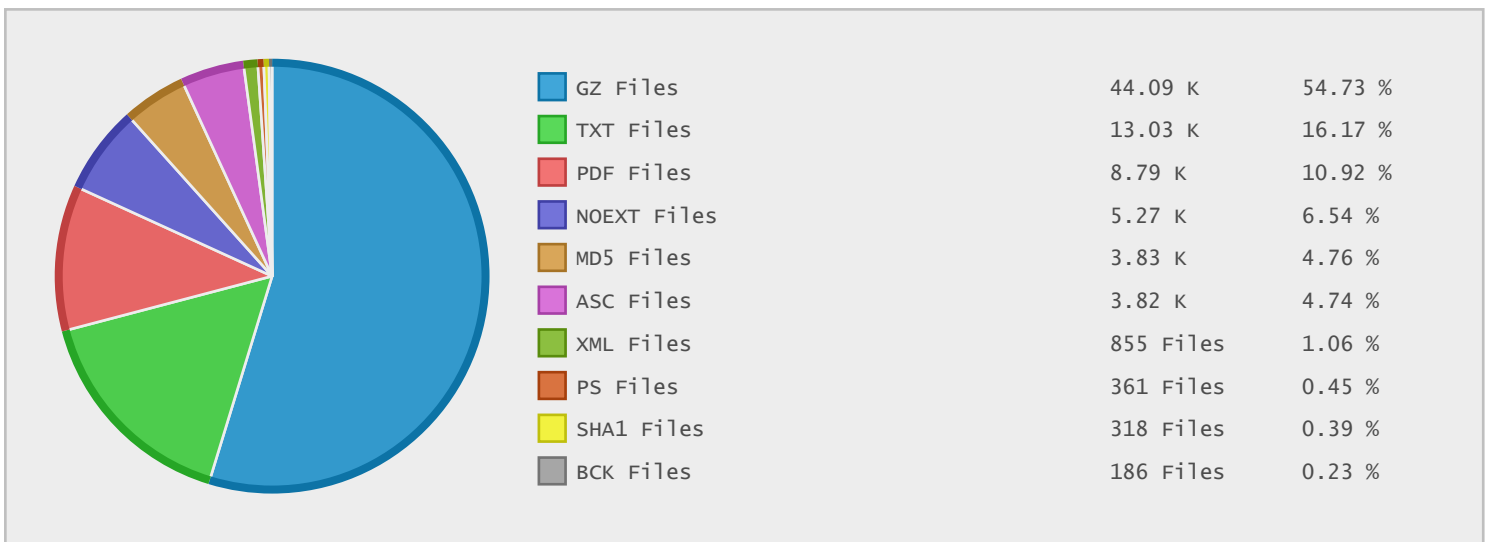

Top 10 File Categories Sorted By Disk Space

Last 12 Months Modified Disk Space History

Last 10 Years Modified Disk Space History

Last 10 Years Modified File Count History

Top 10 File Extensions Sorted By Disk Space

Top 10 File Extensions Sorted By Number of Files

Top 10 File Categories Sorted by Disk Space

| Category | Files | Data | Data (%) |
|---------------------|-------|-----------|----------|
| Video Files | 37 | 16.73 GB | 37.13 % |
| Archive Files | 44217 | 12.93 GB | 28.69 % |
| Miscellaneous Files | 7384 | 7.00 GB | 15.54 % |
| Document Files | 23201 | 4.45 GB | 9.87 % |
| Disk Image Files | 5 | 2.66 GB | 5.90 % |
| Image Files | 188 | 0.97 GB | 2.16 % |
| Program Files | 5 | 198.05 MB | 0.43 % |
| Data Files | 4059 | 88.43 MB | 0.19 % |
| Backup Files | 190 | 23.57 MB | 0.05 % |
| Internet Files | 136 | 12.26 MB | 0.03 % |