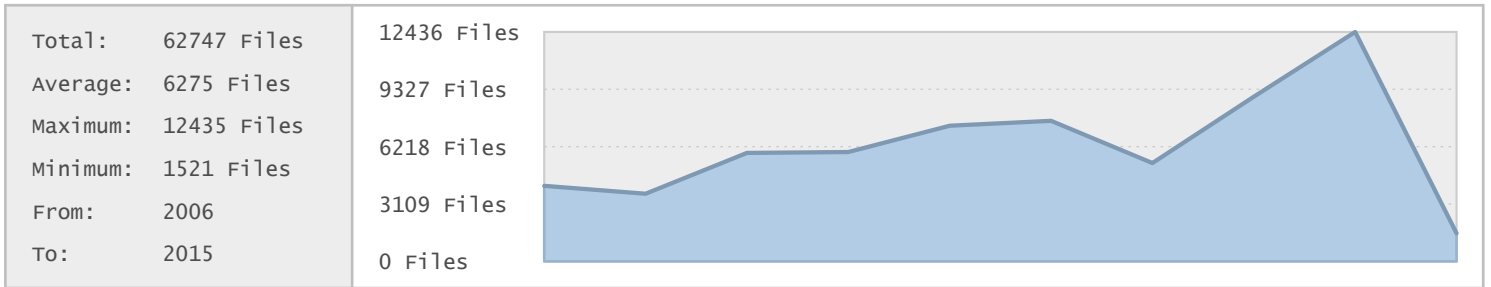

Top 10 File Categories Sorted By Disk Space

Last 12 Months Modified Disk Space History

Last 10 Years Modified Disk Space History

Last 10 Years Modified File Count History

Top 10 File Extensions Sorted By Disk Space