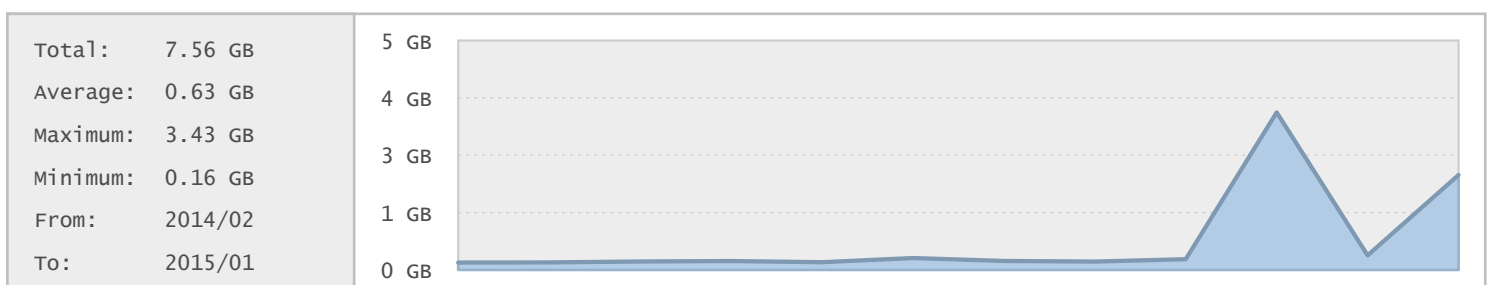

Last 12 Months Modified Disk Space History