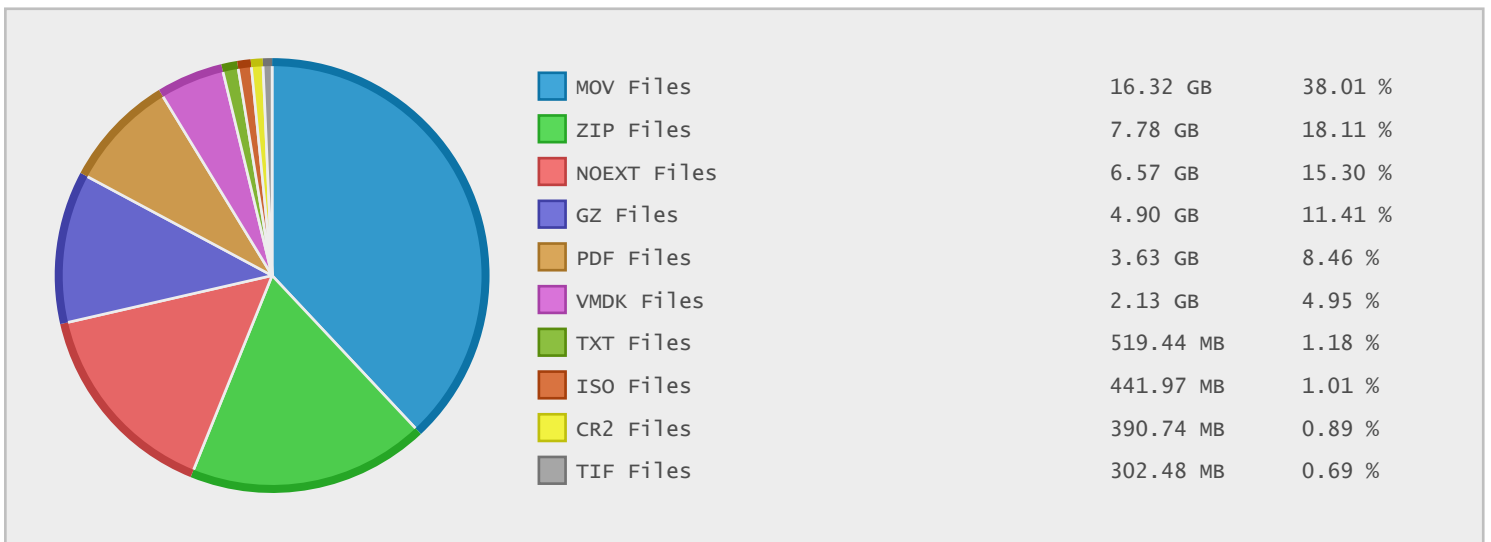

Top 10 File Categories Sorted By Disk Space

Last 12 Months Modified Disk Space History

Last 10 Years Modified Disk Space History

Last 10 Years Modified File Count History

Top 10 File Extensions Sorted By Disk Space

Top 10 File Extensions Sorted By Number of Files

Top 10 File Categories Sorted by Disk Space

| Category | Files | Data | Data (%) |
|---------------------|-------|-----------|----------|
| Video Files | 37 | 16.73 GB | 37.13 % |
| Archive Files | 44217 | 12.93 GB | 28.69 % |
| Miscellaneous Files | 7384 | 7.00 GB | 15.54 % |
| Document Files | 23201 | 4.45 GB | 9.87 % |
| Disk Image Files | 5 | 2.66 GB | 5.90 % |
| Image Files | 188 | 0.97 GB | 2.16 % |
| Program Files | 5 | 198.05 MB | 0.43 % |
| Data Files | 4059 | 88.43 MB | 0.19 % |
| Backup Files | 190 | 23.57 MB | 0.05 % |
| Internet Files | 136 | 12.26 MB | 0.03 % |