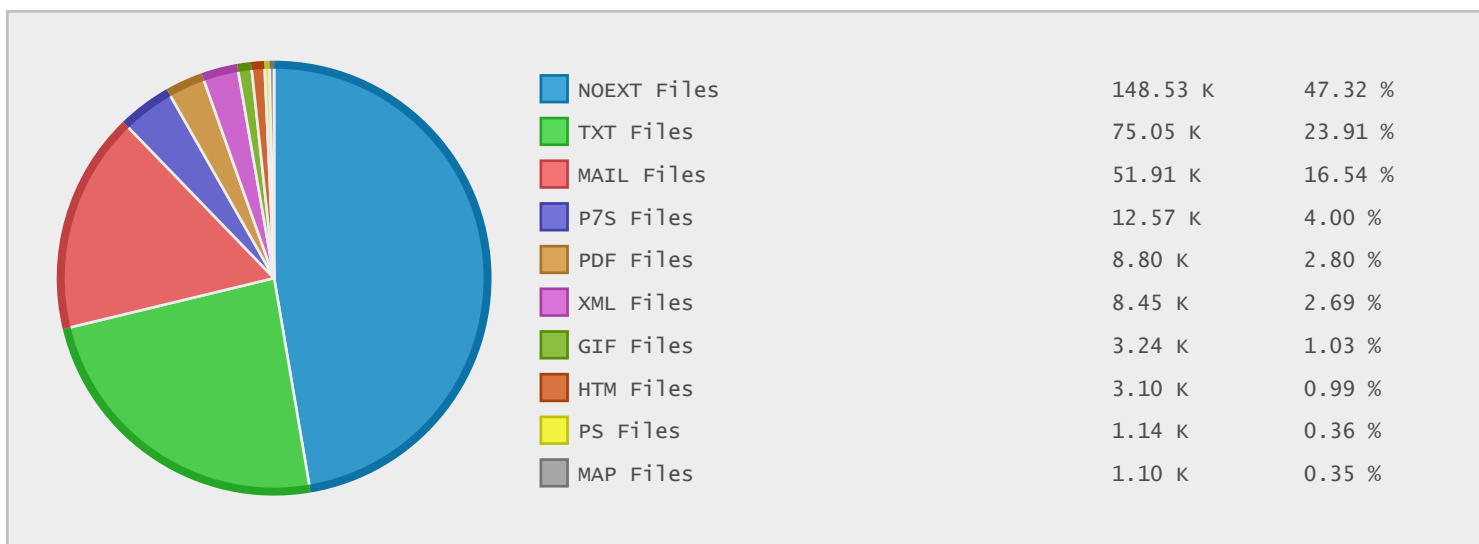

Top 10 File Categories Sorted By Disk Space

Last 12 Months Modified Disk Space History

Last 10 Years Modified Disk Space History

Total:	18.05 GB
Average:	1.81 GB
Maximum:	3.07 GB
Minimum:	1.06 GB
From:	2006
To:	2015

Last 10 Years Modified File Count History

Total:	246635 Files
Average:	24664 Files
Maximum:	157880 Files
Minimum:	7169 Files
From:	2006
To:	2015

Top 10 File Extensions Sorted By Disk Space

Top 10 File Extensions Sorted By Number of Files