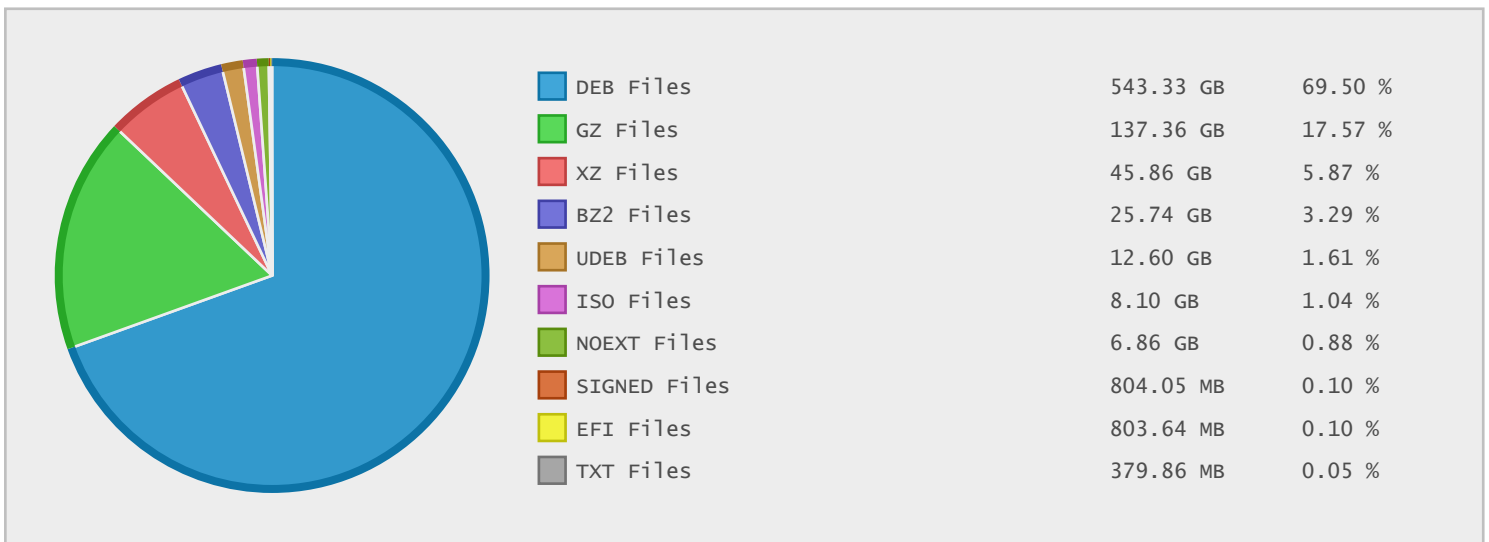

Top 10 File Categories Sorted By Disk Space

Last 12 Months Modified Disk Space History

Last 10 Years Modified Disk Space History

Last 10 Years Modified File Count History

Top 10 File Extensions Sorted By Disk Space