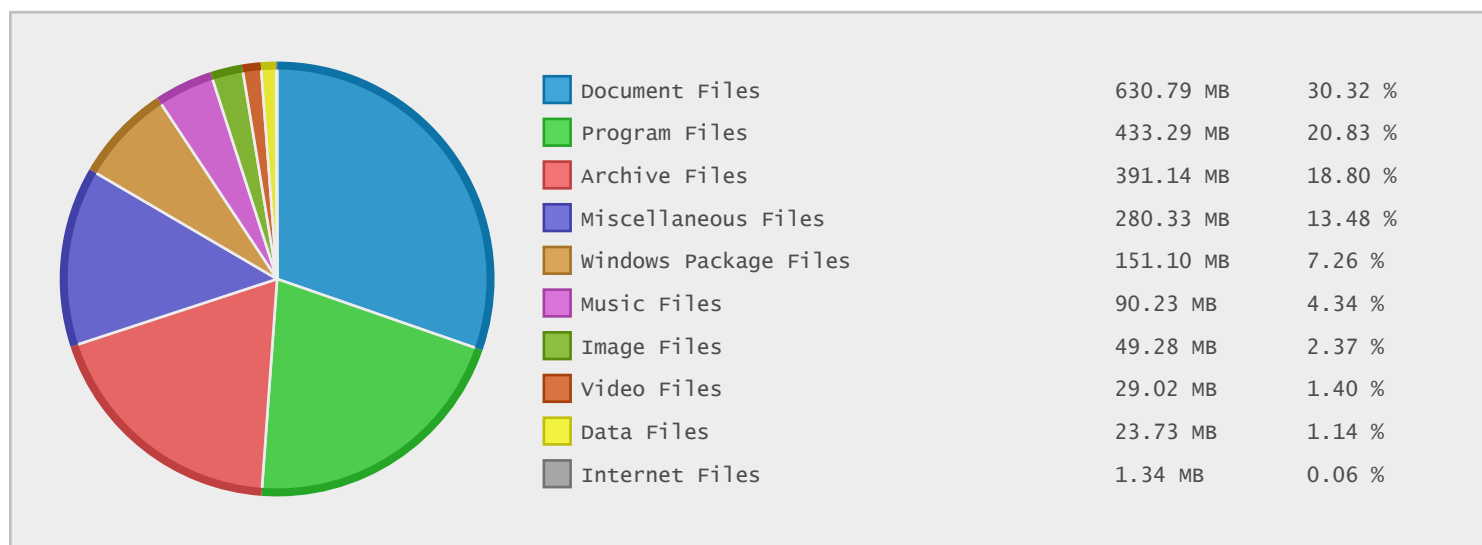

Orban Broadcast Technology - FTP Site Statistics

Property	Value
FTP Server	ftp.orban.com
Description	Orban Broadcast Technology
Country	United States
Scan Date	04/Nov/2015
Total Dirs	400
Total Files	1,175
Total Data	2.03 GB

Top 20 Directories Sorted by Disk Space

Name	Dirs	Files	Data	Data (%)
/	400	1175	2.03 GB	100.00 %
/1600	2	5	312.20 MB	15.01 %
/1600/Software	0	1	308.99 MB	14.85 %
/1211	50	192	167.65 MB	8.06 %
/1511	50	192	167.65 MB	8.06 %
/CRL	1	58	152.20 MB	7.32 %
/1010	38	153	129.32 MB	6.22 %
/1211/Opticodec_1010_Encoder	38	153	129.32 MB	6.22 %
/1511/Opticodec_1010_Encoder	38	153	129.32 MB	6.22 %
/8182A	6	20	83.39 MB	4.01 %
/1010/Utilities	15	28	76.83 MB	3.69 %
/1211/Opticodec_1010_Encoder/Utilities	15	28	76.83 MB	3.69 %
/1511/Opticodec_1010_Encoder/Utilities	15	28	76.83 MB	3.69 %
/1010/Utilities/rtsp-rtp	1	4	68.23 MB	3.28 %
/1010/Utilities/rtsp-rtp/DSS	0	4	68.23 MB	3.28 %
/1211/Opticodec_1010_Encoder/Utilities...	1	4	68.23 MB	3.28 %
/1211/Opticodec_1010_Encoder/Utilities...	0	4	68.23 MB	3.28 %
/1511/Opticodec_1010_Encoder/Utilities...	1	4	68.23 MB	3.28 %
/1511/Opticodec_1010_Encoder/Utilities...	0	4	68.23 MB	3.28 %
/8218	0	3	53.07 MB	2.55 %

Top 10 File Categories Sorted By Disk Space