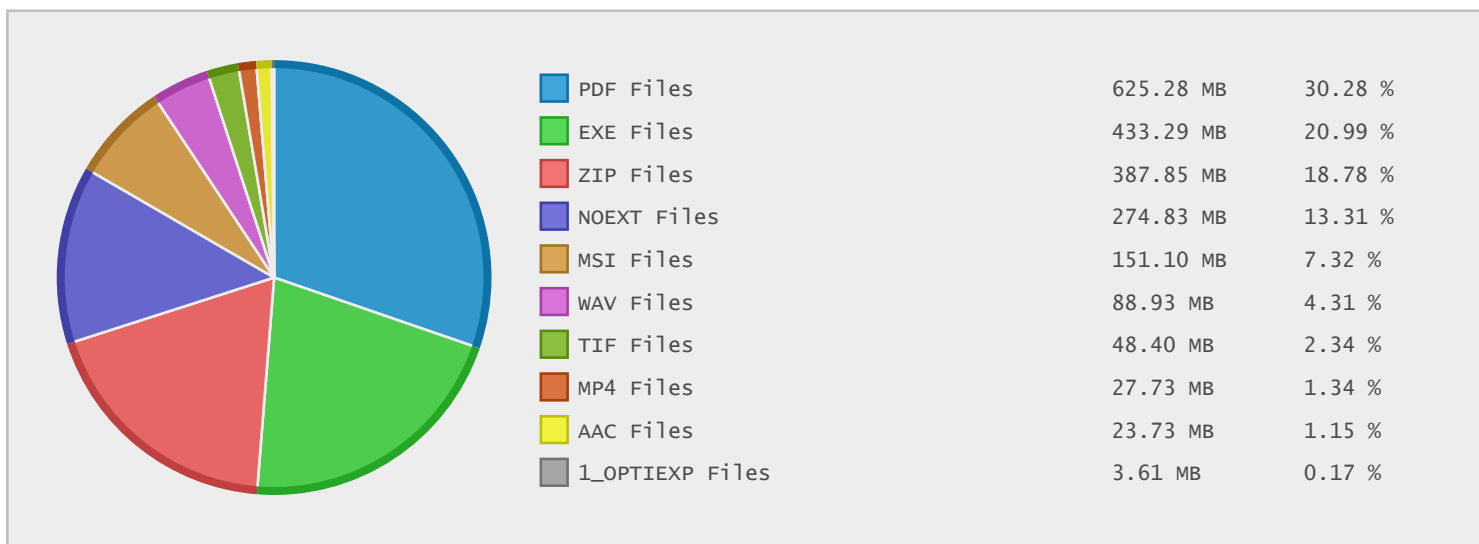

### Last 10 Years Modified Disk Space History

|          |         |
|----------|---------|
| Total:   | 1.38 GB |
| Average: | 0.14 GB |
| Maximum: | 0.77 GB |
| Minimum: | 0.02 GB |
| From:    | 2006    |
| To:      | 2015    |

### Last 10 Years Modified File Count History

|          |           |
|----------|-----------|
| Total:   | 718 Files |
| Average: | 72 Files  |
| Maximum: | 433 Files |
| Minimum: | 10 Files  |
| From:    | 2006      |
| To:      | 2015      |

### Top 10 File Extensions Sorted By Disk Space