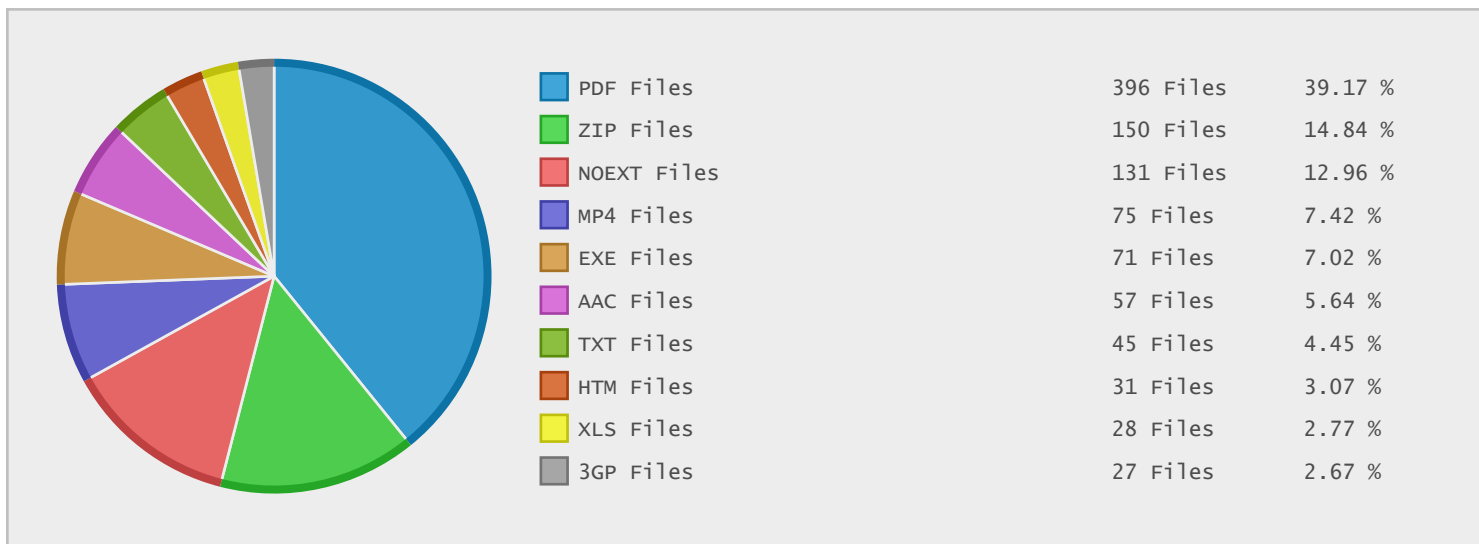

Top 10 File Extensions Sorted By Number of Files