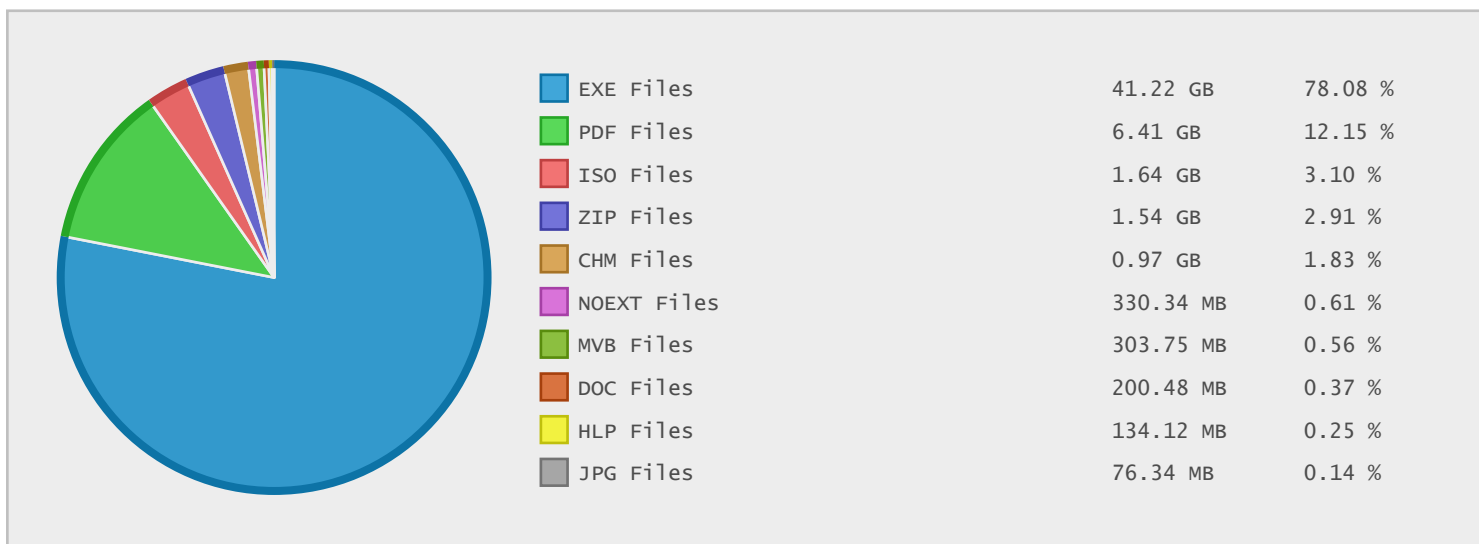

Top 10 File Categories Sorted By Disk Space

Last 12 Months Modified Disk Space History

Last 10 Years Modified Disk Space History

Last 10 Years Modified File Count History

Top 10 File Extensions Sorted By Disk Space

Top 10 File Extensions Sorted By Number of Files

Top 10 File Categories Sorted by Disk Space

Category	Files	Data	Data (%)
Program Files	9811	41.22 GB	77.60 %
Document Files	3314	6.61 GB	12.45 %
Disk Image Files	183	1.67 GB	3.14 %
Archive Files	654	1.54 GB	2.90 %
Help Files	745	1.11 GB	2.09 %
Miscellaneous Files	1539	665.94 MB	1.22 %
Image Files	9056	174.34 MB	0.32 %
Internet Files	5756	43.76 MB	0.08 %
Music Files	2	39.32 MB	0.07 %
Backup Files	53	21.42 MB	0.04 %