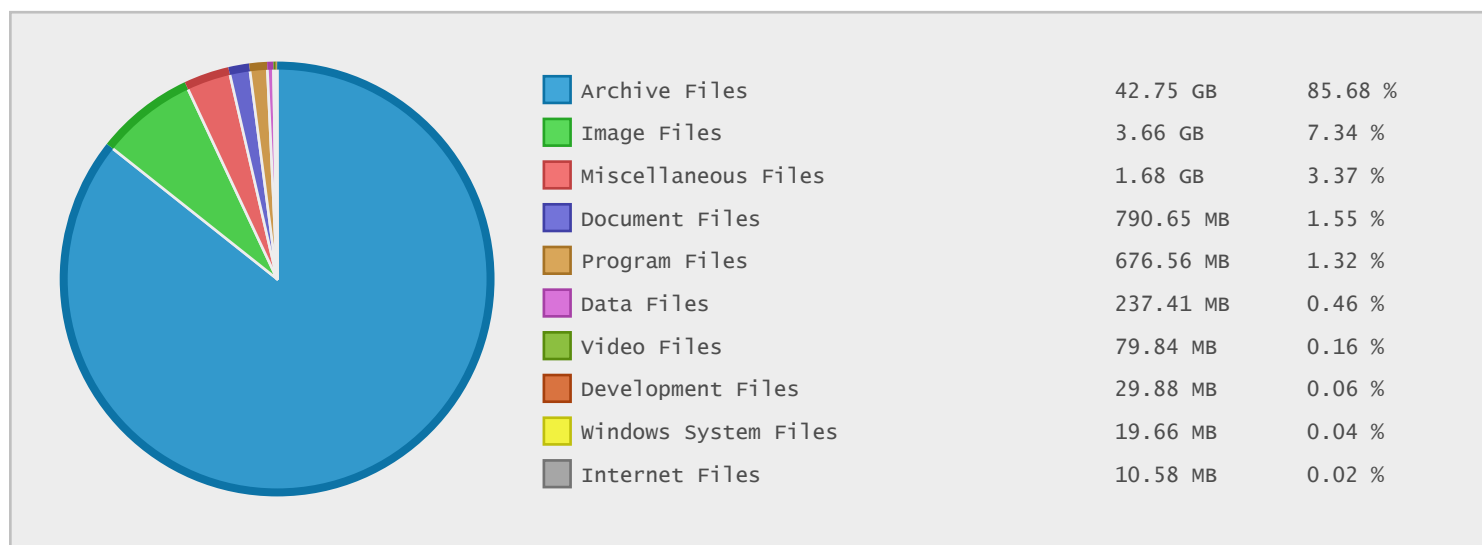

Partner Tech Europe Archive - FTP Site Statistics

Property	Value
FTP Server	ftp.partner-tech.eu
Description	Partner Tech Europe Archive
Country	Germany
Scan Date	10/Jan/2015
Total Dirs	3,913
Total Files	8,984
Total Data	49.93 GB

Top 20 Directories Sorted by Disk Space

Name	Dirs	Files	Data	Data (%)
/	3913	8984	49.93 GB	100.00 %
/POS-Terminals	182	342	28.42 GB	56.93 %
/POS-Terminals/POS-Driver-DVD	1	11	16.62 GB	33.29 %
/Mobile	146	257	9.27 GB	18.56 %
/marketing	132	1494	8.73 GB	17.49 %
/POS-Terminals/POS-Driver-DVD/V1.48	0	3	5.03 GB	10.07 %
/marketing/Productpics_public	120	1359	4.55 GB	9.12 %
/POS-Terminals/SP-8xx-series	16	34	2.79 GB	5.60 %
/POS-Terminals/SP-8xx-series/SP-820	5	14	2.55 GB	5.11 %
/POS-Terminals/SP-8xx-series/SP-820/Driver	0	6	2.54 GB	5.09 %
/Mobile/SynQe	21	34	2.16 GB	4.33 %
/marketing/Productpics_public/Scantech_ID	31	356	2.14 GB	4.28 %
/Scanner	60	97	2.03 GB	4.07 %
/POS-Terminals/PT-6315-C	3	10	1.94 GB	3.89 %
/POS-Terminals/PT-6315-C/Driver	0	5	1.93 GB	3.87 %
/Mobile/EM-2xx	16	27	1.75 GB	3.51 %
/POS-Terminals/SP-1030	3	7	1.57 GB	3.13 %
/POS-Terminals/SP-1030/Driver	0	5	1.56 GB	3.13 %
/POS-Terminals/PT-1630	1	5	1.52 GB	3.04 %
/POS-Terminals/PT-1630/Driver	0	5	1.52 GB	3.04 %

Top 10 File Categories Sorted By Disk Space