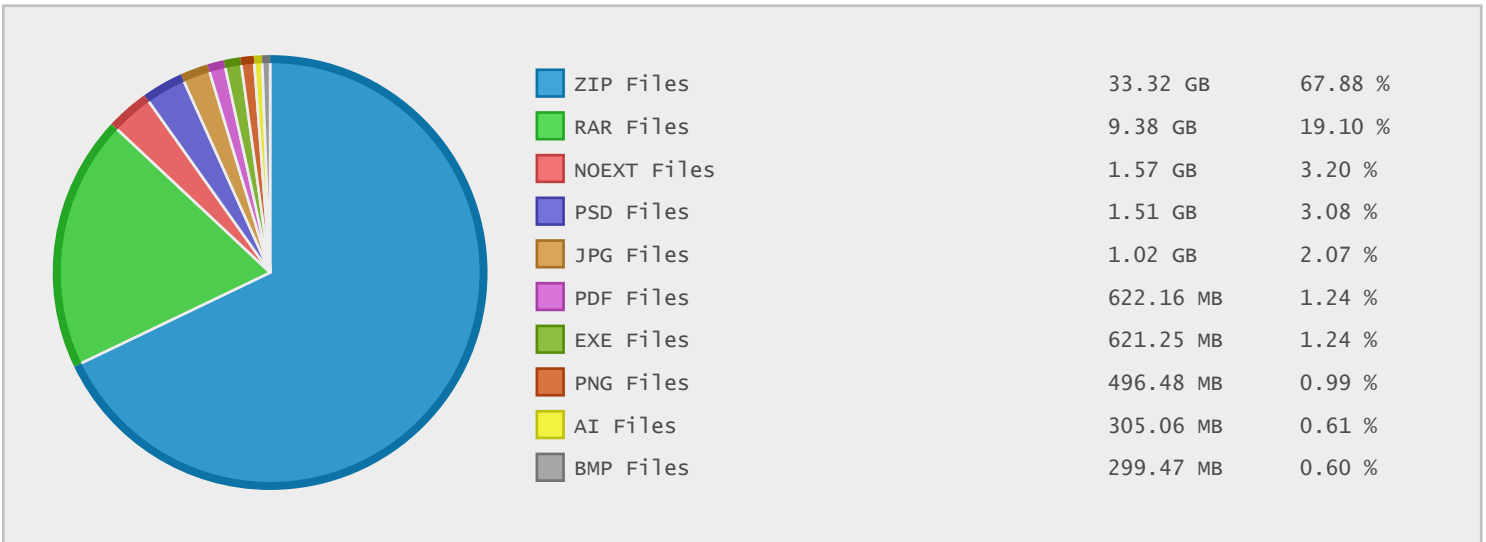

### Last 10 Years Modified Disk Space History

Total:	49.93 GB
Average:	4.99 GB
Maximum:	19.51 GB
Minimum:	0.00 GB
From:	2006
To:	2015

### Last 10 Years Modified File Count History

Total:	8984 Files
Average:	898 Files
Maximum:	7014 Files
Minimum:	0 Files
From:	2006
To:	2015

### Top 10 File Extensions Sorted By Disk Space