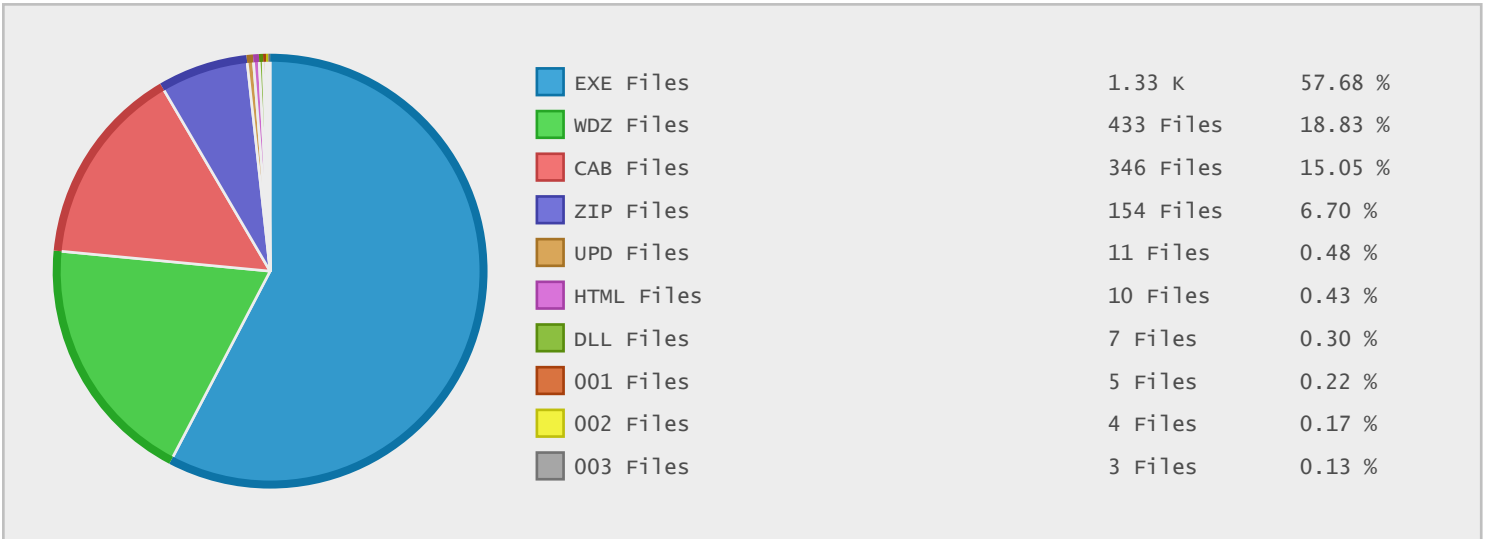

Top 10 File Categories Sorted By Disk Space

Last 12 Months Modified Disk Space History

Last 10 Years Modified Disk Space History

Total:	221.06 GB
Average:	22.11 GB
Maximum:	37.66 GB
Minimum:	9.83 GB
From:	2006
To:	2015

Last 10 Years Modified File Count History

Total:	1551 Files
Average:	155 Files
Maximum:	197 Files
Minimum:	74 Files
From:	2006
To:	2015

Top 10 File Extensions Sorted By Disk Space

Top 10 File Extensions Sorted By Number of Files