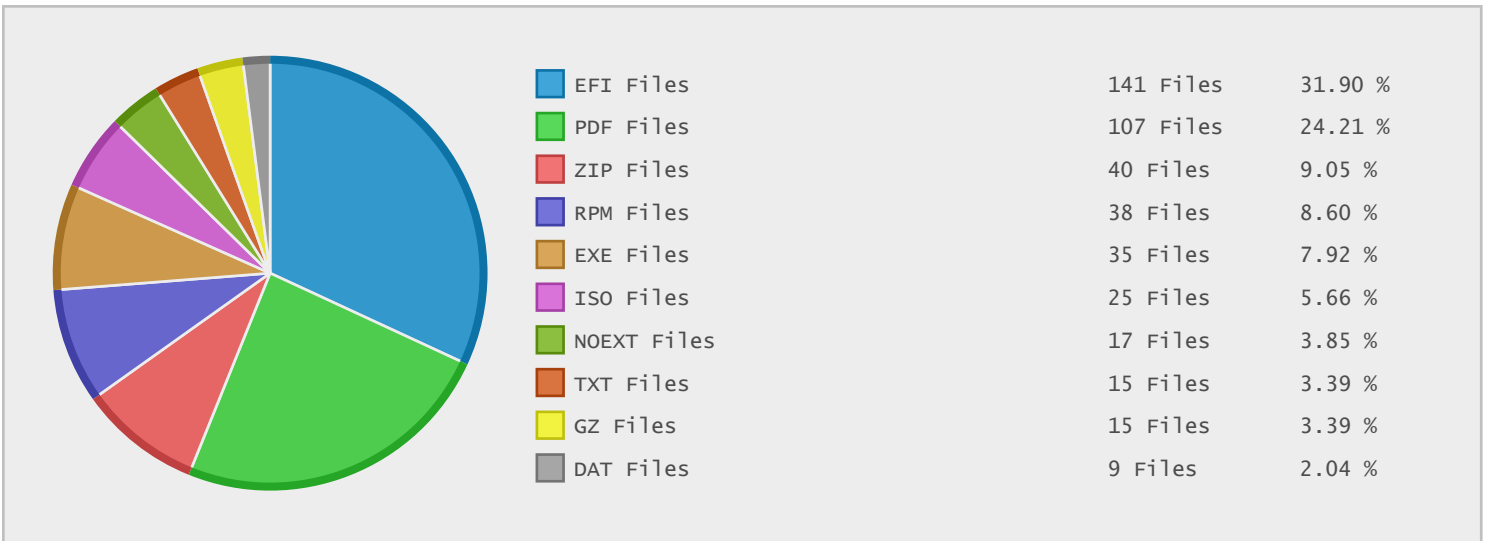

Top 10 File Extensions Sorted By Number of Files