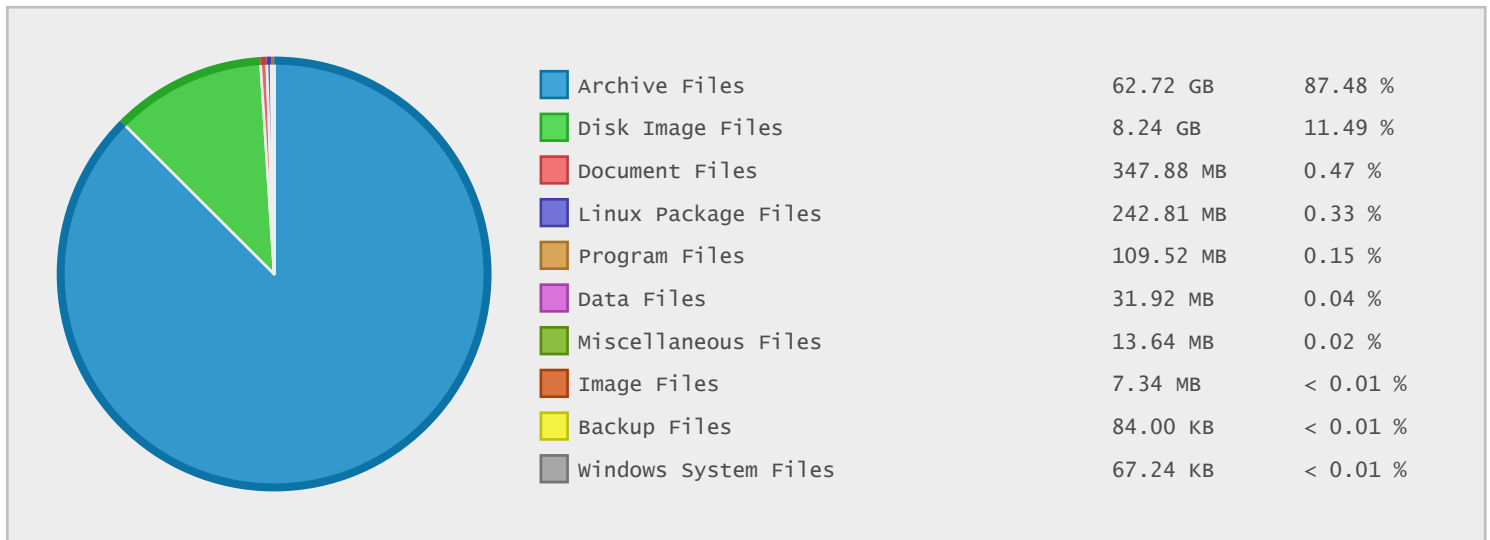

Penguin Computing Linux Servers - FTP Site Statistics

Property	Value
FTP Server	ftp.penguincomputing.com
Description	Penguin Computing Linux Servers
Country	United States
Scan Date	02/Nov/2015
Total Dirs	162
Total Files	500
Total Data	71.69 GB

Top 20 Directories Sorted by Disk Space

Name	Dirs	Files	Data	Data (%)
/	162	500	71.69 GB	100.00 %
/pub	158	500	71.69 GB	100.00 %
/pub/bioscope	6	9	61.20 GB	85.37 %
/pub/bioscope/v1.3	1	5	30.96 GB	43.19 %
/pub/bioscope/v1.3/stress	0	5	30.96 GB	43.19 %
/pub/bioscope/v1.2	1	4	30.24 GB	42.18 %
/pub/bioscope/v1.2/stress	0	4	30.24 GB	42.18 %
/pub/penguin	149	489	10.49 GB	14.63 %
/pub/penguin/Other	55	159	5.44 GB	7.59 %
/pub/penguin/Other/Staff	37	91	5.04 GB	7.04 %
/pub/penguin/Product_Support	90	323	5.02 GB	7.00 %
/pub/penguin/Other/Staff/rconnoy	33	81	4.93 GB	6.87 %
/pub/penguin/Other/Staff/rconnoy/recovery	3	8	2.68 GB	3.75 %
/pub/penguin/Other/Staff/rconnoy/recov...	0	3	1.10 GB	1.54 %
/pub/penguin/Product_Support/Relion_1700	0	3	0.98 GB	1.37 %
/pub/penguin/Other/Staff/rconnoy/recov...	0	3	974.50 MB	1.33 %
/pub/penguin/Product_Support/Altus_2600	0	4	875.53 MB	1.19 %
/pub/penguin/Other/Staff/rconnoy/recov...	0	2	645.28 MB	0.88 %
/pub/penguin/Other/Staff/rconnoy/Scyld	4	11	640.14 MB	0.87 %
/pub/penguin/Product_Support/Altus_600	1	5	622.15 MB	0.85 %

Top 10 File Categories Sorted By Disk Space