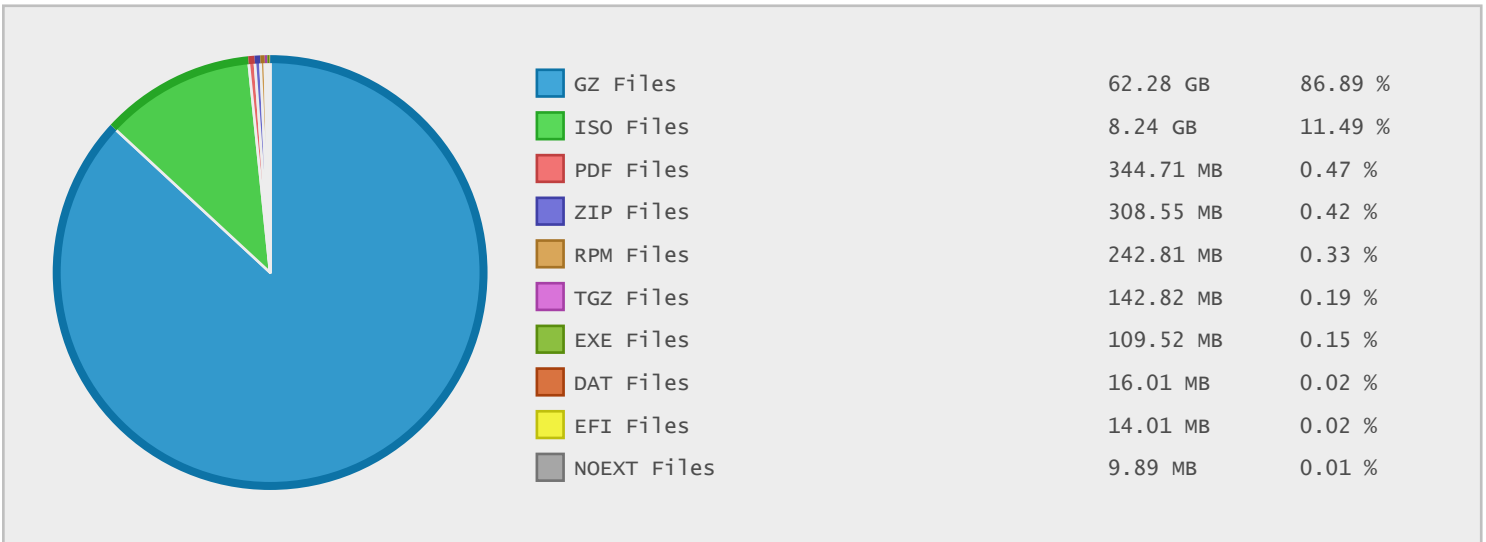

Top 20 Directories Sorted by Disk Space

| Name | Dirs | Files | Data | Data (%) |
|---|------|-------|-----------|----------|
| / | 162 | 500 | 71.69 GB | 100.00 % |
| /pub | 158 | 500 | 71.69 GB | 100.00 % |
| /pub/bioscope | 6 | 9 | 61.20 GB | 85.37 % |
| /pub/bioscope/v1.3 | 1 | 5 | 30.96 GB | 43.19 % |
| /pub/bioscope/v1.3/stress | 0 | 5 | 30.96 GB | 43.19 % |
| /pub/bioscope/v1.2 | 1 | 4 | 30.24 GB | 42.18 % |
| /pub/bioscope/v1.2/stress | 0 | 4 | 30.24 GB | 42.18 % |
| /pub/penguin | 149 | 489 | 10.49 GB | 14.63 % |
| /pub/penguin/Other | 55 | 159 | 5.44 GB | 7.59 % |
| /pub/penguin/Other/Staff | 37 | 91 | 5.04 GB | 7.04 % |
| /pub/penguin/Product_Support | 90 | 323 | 5.02 GB | 7.00 % |
| /pub/penguin/Other/Staff/rconnoy | 33 | 81 | 4.93 GB | 6.87 % |
| /pub/penguin/Other/Staff/rconnoy/recovery | 3 | 8 | 2.68 GB | 3.75 % |
| /pub/penguin/Other/Staff/rconnoy/recov... | 0 | 3 | 1.10 GB | 1.54 % |
| /pub/penguin/Product_Support/Relion_1700 | 0 | 3 | 0.98 GB | 1.37 % |
| /pub/penguin/Other/Staff/rconnoy/recov... | 0 | 3 | 974.50 MB | 1.33 % |
| /pub/penguin/Product_Support/Altus_2600 | 0 | 4 | 875.53 MB | 1.19 % |
| /pub/penguin/Other/Staff/rconnoy/recov... | 0 | 2 | 645.28 MB | 0.88 % |
| /pub/penguin/Other/Staff/rconnoy/Scyld | 4 | 11 | 640.14 MB | 0.87 % |
| /pub/penguin/Product_Support/Altus_600 | 1 | 5 | 622.15 MB | 0.85 % |

Top 10 File Categories Sorted By Disk Space

Last 12 Months Modified Disk Space History

Last 10 Years Modified Disk Space History

Last 10 Years Modified File Count History

Top 10 File Extensions Sorted By Disk Space