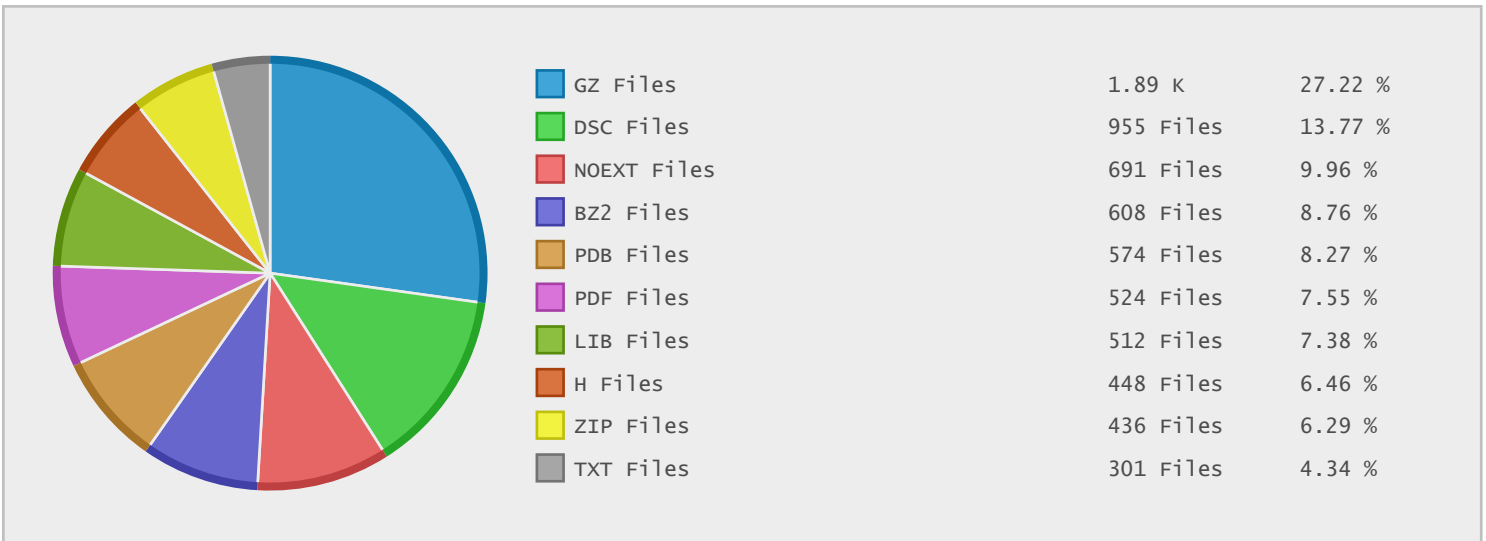

Top 10 File Extensions Sorted By Number of Files