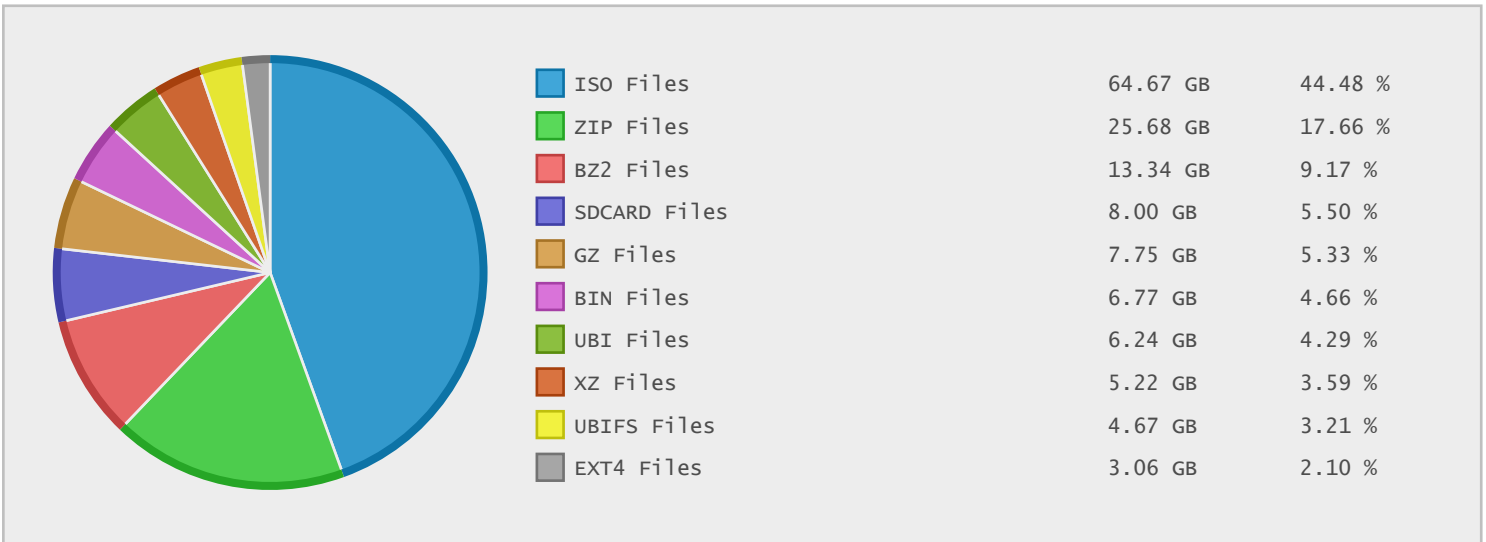

### Last 10 Years Modified Disk Space History

Total:	161.57 GB
Average:	16.16 GB
Maximum:	46.68 GB
Minimum:	0.00 GB
From:	2006
To:	2015

### Last 10 Years Modified File Count History

Total:	10029 Files
Average:	1003 Files
Maximum:	4614 Files
Minimum:	0 Files
From:	2006
To:	2015

### Top 10 File Extensions Sorted By Disk Space