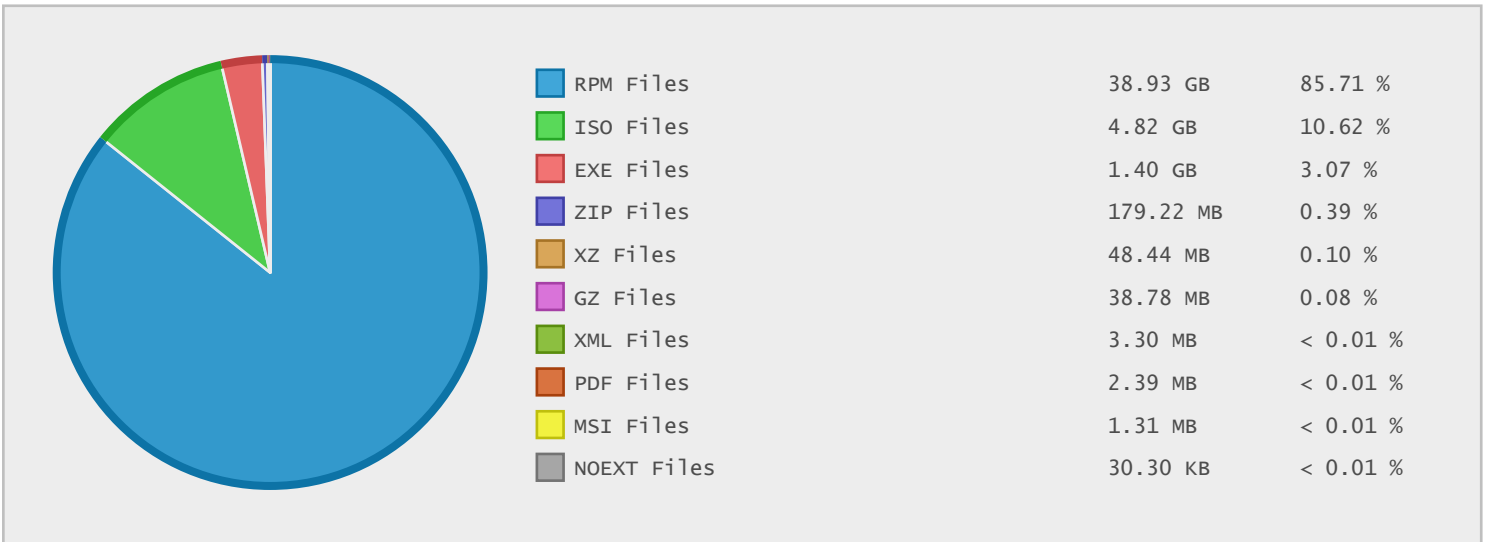

Top 10 File Categories Sorted By Disk Space

Last 12 Months Modified Disk Space History

Last 10 Years Modified Disk Space History

Last 10 Years Modified File Count History

Top 10 File Extensions Sorted By Disk Space