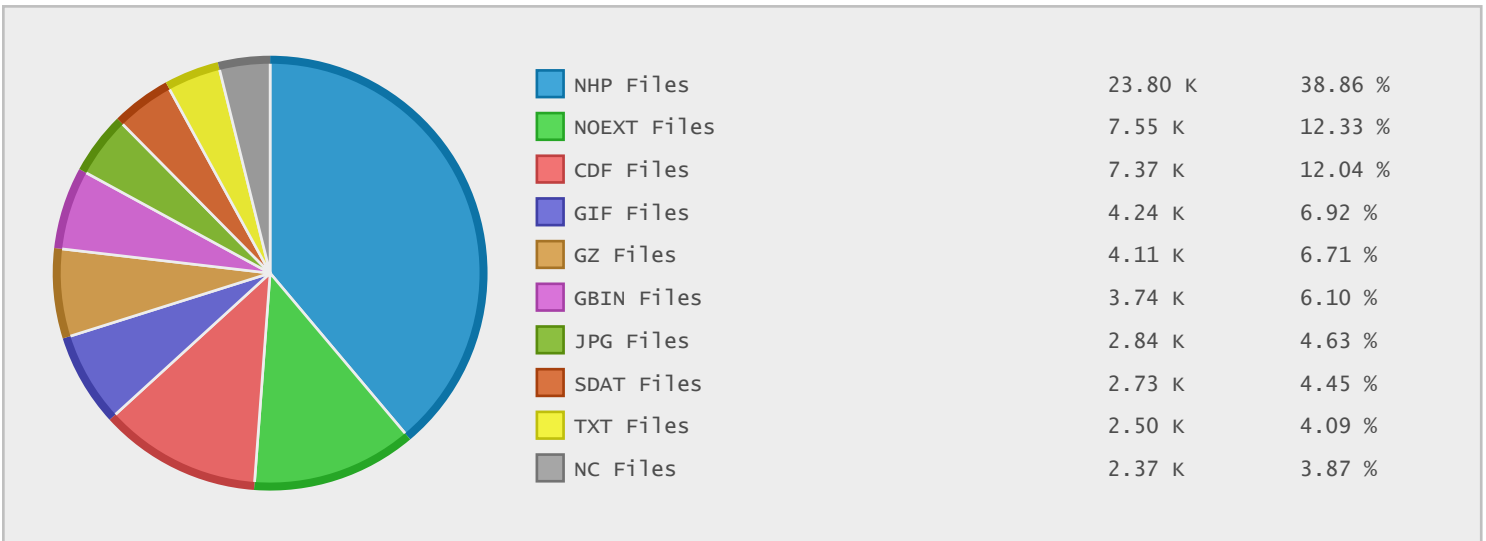

Top 10 File Extensions Sorted By Number of Files