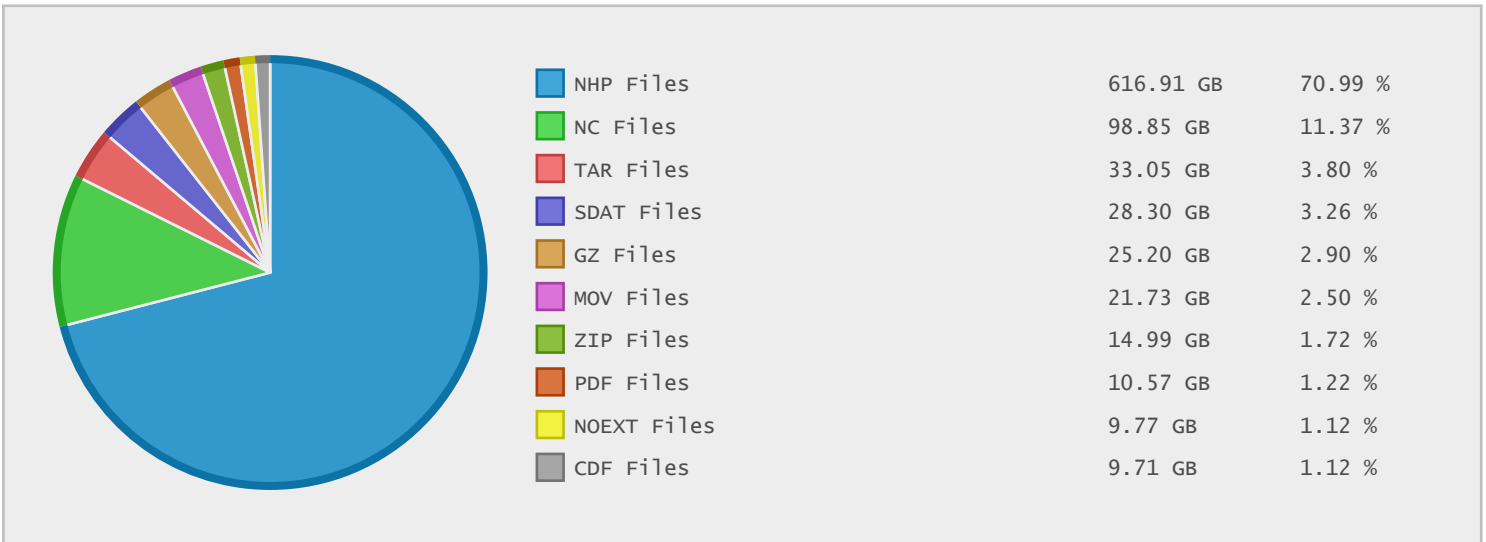

### Last 10 Years Modified Disk Space History

Total:	335.93 GB
Average:	33.59 GB
Maximum:	92.89 GB
Minimum:	9.96 GB
From:	2006
To:	2015

### Last 10 Years Modified File Count History

Total:	59612 Files
Average:	5961 Files
Maximum:	12420 Files
Minimum:	1271 Files
From:	2006
To:	2015

### Top 10 File Extensions Sorted By Disk Space