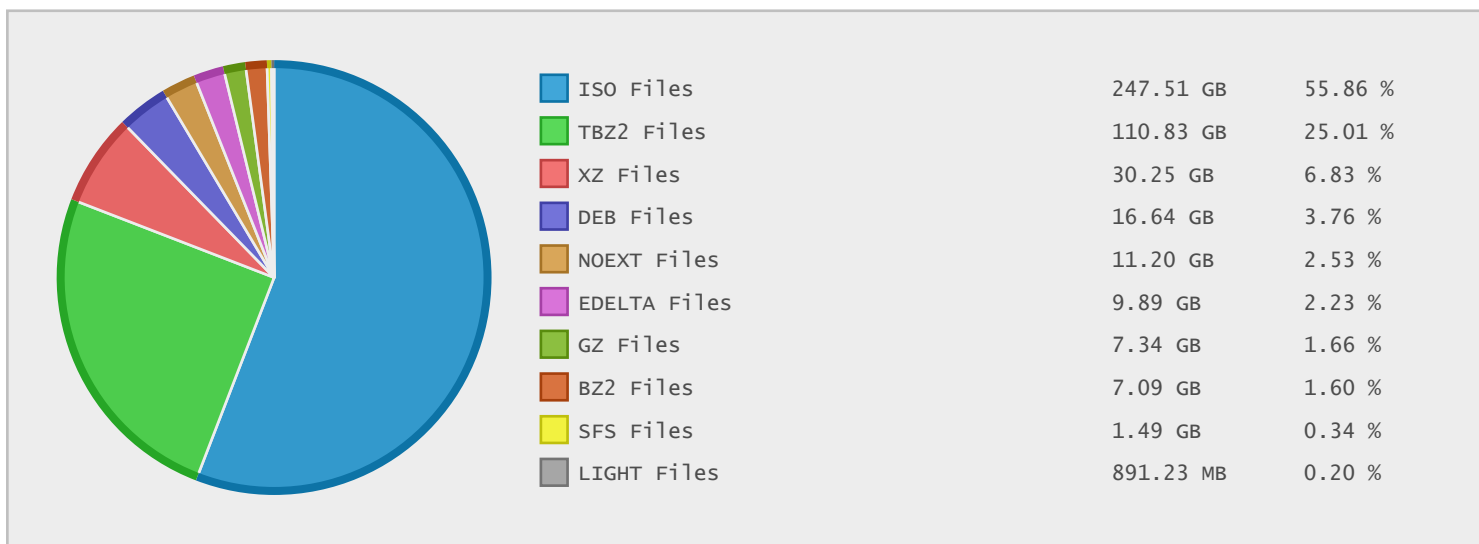

### Last 10 Years Modified Disk Space History

Total:	444.78 GB
Average:	44.48 GB
Maximum:	120.43 GB
Minimum:	2.02 GB
From:	2006
To:	2015

### Last 10 Years Modified File Count History

Total:	87760 Files
Average:	8776 Files
Maximum:	27203 Files
Minimum:	13 Files
From:	2006
To:	2015

### Top 10 File Extensions Sorted By Disk Space