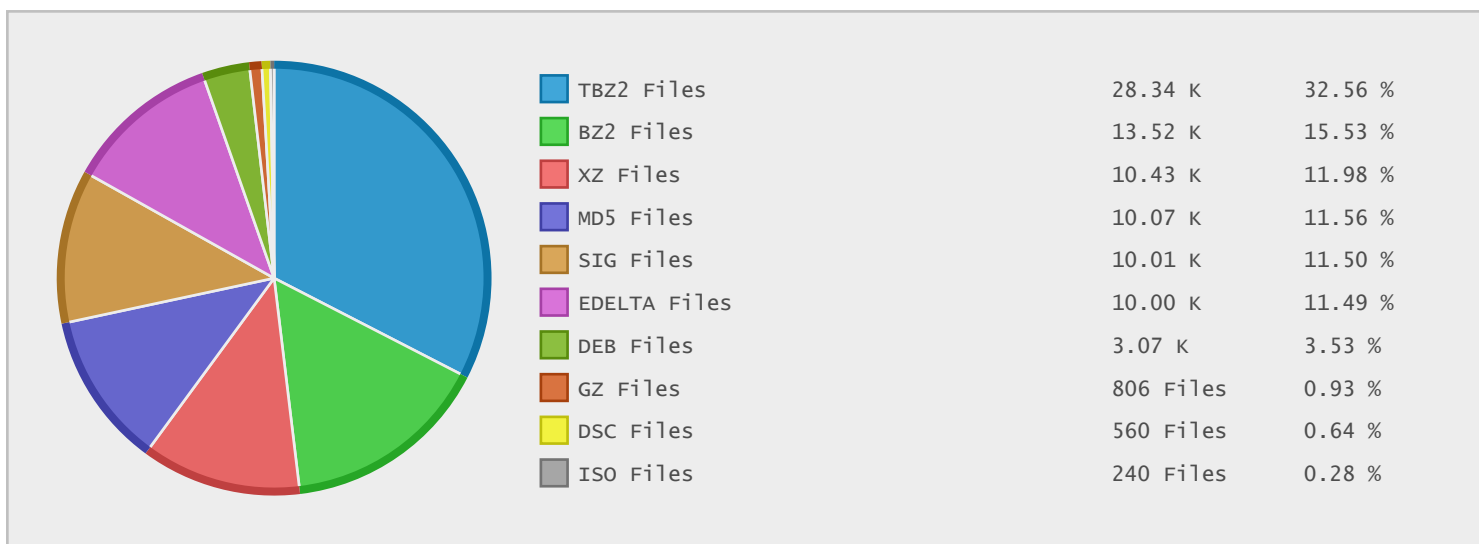

Top 10 File Extensions Sorted By Number of Files