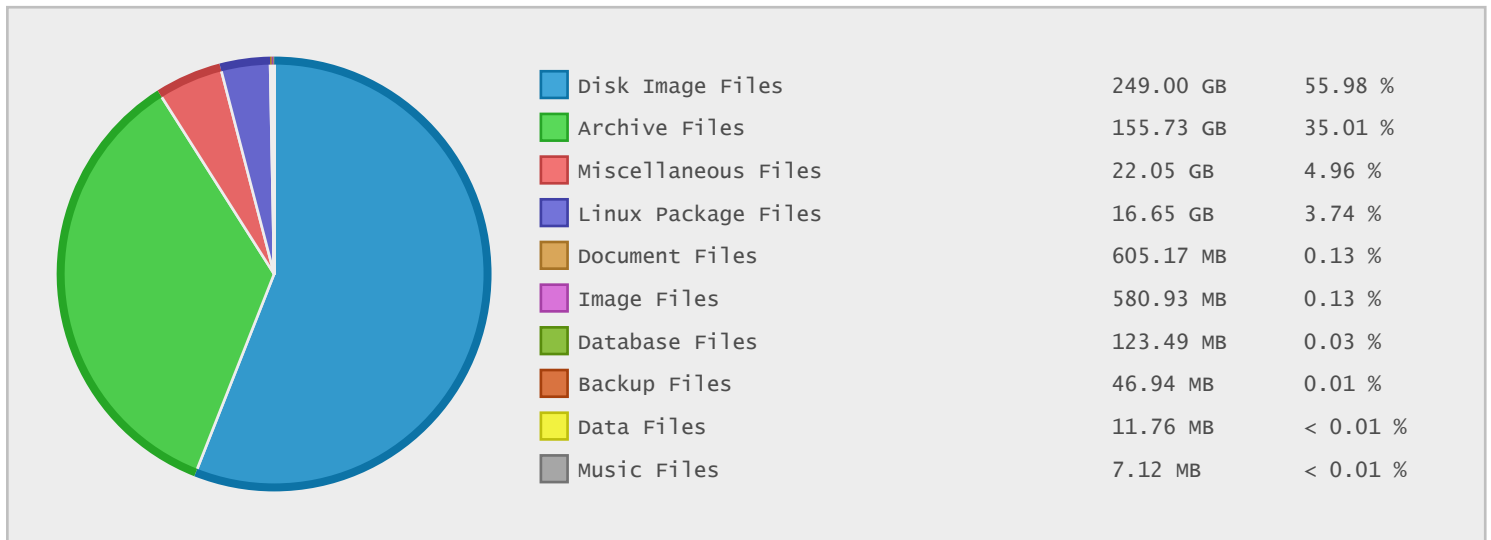

Top 20 Directories Sorted by Disk Space

Name	Dirs	Files	Data	Data (%)
/	5523	87760	444.78 GB	100.00 %
/pub	5522	87756	433.68 GB	97.50 %
/pub/os	5521	87756	433.68 GB	97.50 %
/pub/os/linux	5520	87756	433.68 GB	97.50 %
/pub/os/linux/linuxmint	34	367	198.40 GB	44.61 %
/pub/os/linux/sabayon	1542	62501	162.27 GB	36.48 %
/pub/os/linux/linuxmint/stable	28	238	157.13 GB	35.33 %
/pub/os/linux/sabayon/entropy	1429	61773	126.84 GB	28.52 %
/pub/os/linux/sabayon/entropy/standard	1428	61771	126.84 GB	28.52 %
/pub/os/linux/sabayon/entropy/standard...	474	59564	120.04 GB	26.99 %
/pub/os/linux/sabayon/entropy/standard...	292	56232	92.07 GB	20.70 %
/pub/os/linux/sabayon/entropy/standard...	156	28772	48.64 GB	10.94 %
/pub/os/linux/sabayon/entropy/standard...	155	28772	48.64 GB	10.94 %
/pub/os/linux/sabayon/entropy/standard...	134	27460	43.43 GB	9.76 %
/pub/os/linux/sabayon/entropy/standard...	133	27460	43.43 GB	9.76 %
/pub/os/linux/archlinux	79	20253	33.45 GB	7.52 %
/pub/os/linux/sabayon/iso	3	95	32.50 GB	7.31 %
/pub/os/linux/linuxmint/debian	0	27	28.37 GB	6.38 %
/pub/os/linux/sabayon/entropy/standard...	168	3270	27.78 GB	6.25 %
/pub/os/linux/deepin	3855	4623	26.82 GB	6.03 %

Top 10 File Categories Sorted By Disk Space