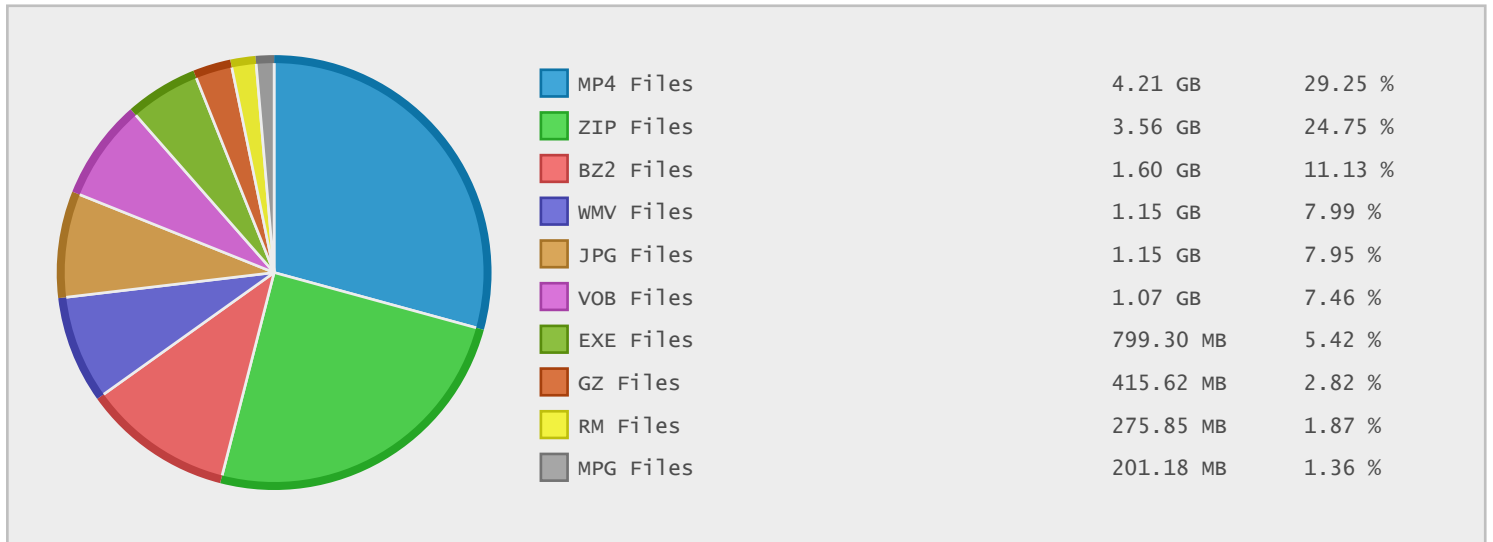

Top 10 File Extensions Sorted By Disk Space