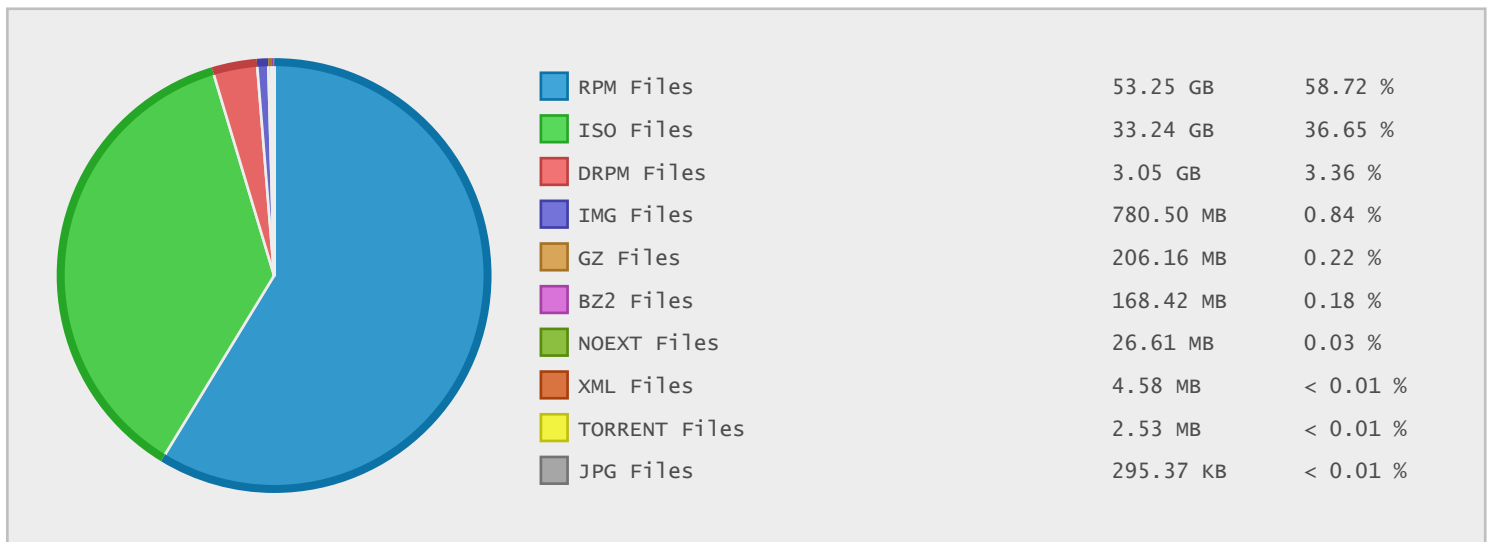

Top 10 File Categories Sorted By Disk Space

Last 12 Months Modified Disk Space History

Last 10 Years Modified Disk Space History

Last 10 Years Modified File Count History

Top 10 File Extensions Sorted By Disk Space