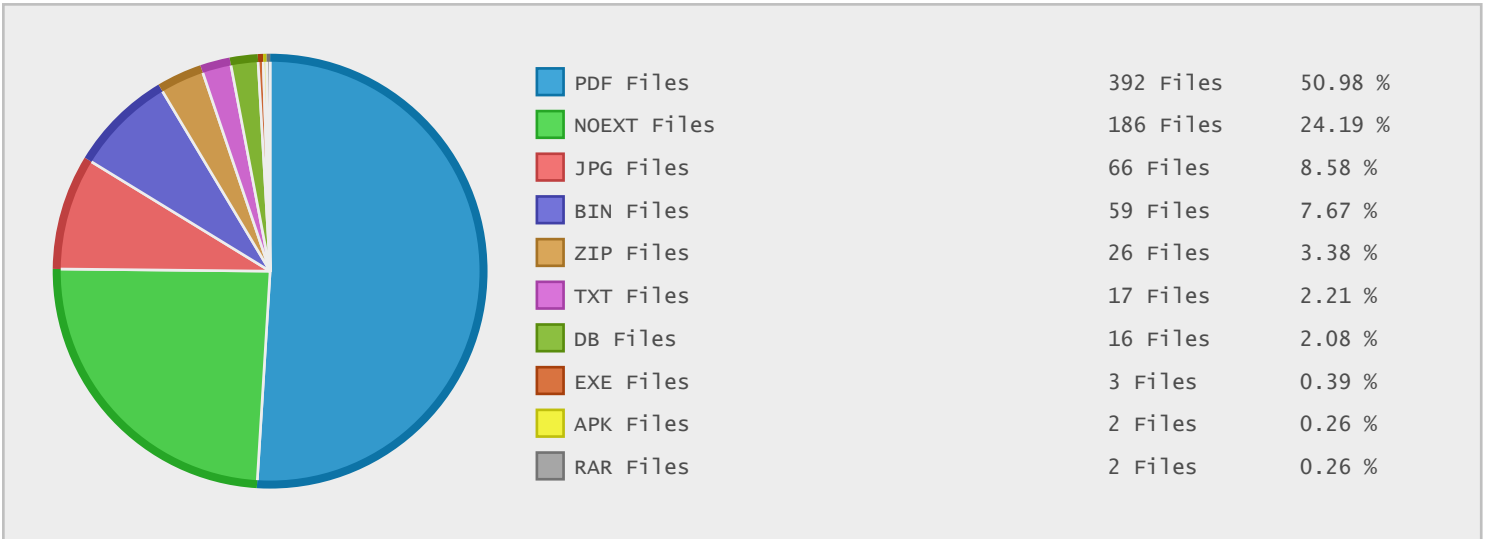

Top 10 File Categories Sorted By Disk Space

Last 12 Months Modified Disk Space History

Last 10 Years Modified Disk Space History

Total:	9.61 GB
Average:	0.96 GB
Maximum:	2.86 GB
Minimum:	0.00 GB
From:	2006
To:	2015

Last 10 Years Modified File Count History

Total:	771 Files
Average:	77 Files
Maximum:	361 Files
Minimum:	1 Files
From:	2006
To:	2015

Top 10 File Extensions Sorted By Disk Space

Top 10 File Extensions Sorted By Number of Files