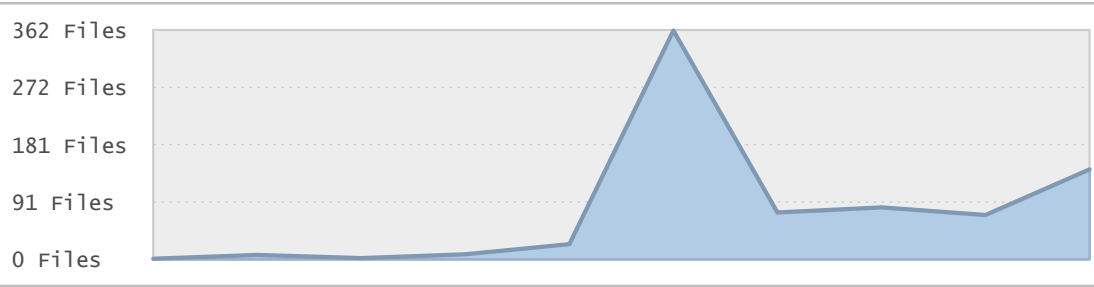

Top 10 File Categories Sorted By Disk Space

Last 12 Months Modified Disk Space History

Last 10 Years Modified Disk Space History

Total:	9.61 GB
Average:	0.96 GB
Maximum:	2.86 GB
Minimum:	0.00 GB
From:	2006
To:	2015

Last 10 Years Modified File Count History

Total:	771 Files
Average:	77 Files
Maximum:	361 Files
Minimum:	1 Files
From:	2006
To:	2015

Top 10 File Extensions Sorted By Disk Space

Top 10 File Extensions Sorted By Number of Files