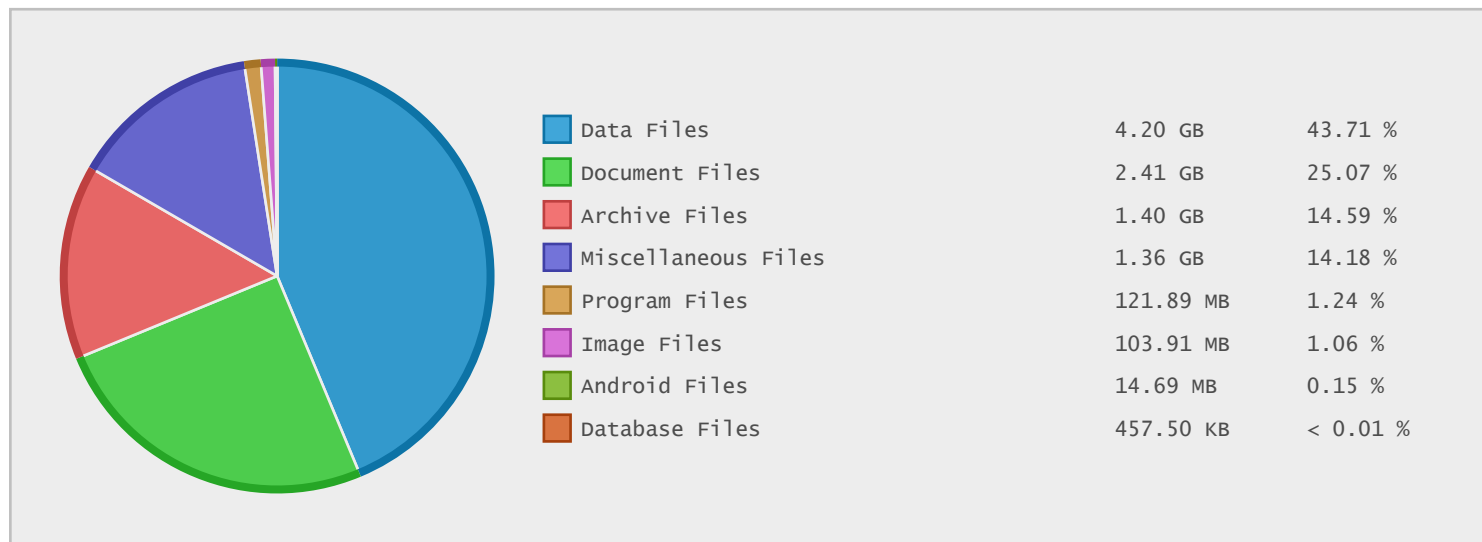

Quatius Corporation - FTP Site Statistics

Property	Value
FTP Server	ftp.quatius.com.au
Description	Quatius Corporation
Country	Australia
Scan Date	03/Sep/2015
Total Dirs	133
Total Files	771
Total Data	9.61 GB

Top 10 File Categories Sorted By Disk Space

Last 12 Months Modified Disk Space History

Last 10 Years Modified Disk Space History

Total:	9.61 GB
Average:	0.96 GB
Maximum:	2.86 GB
Minimum:	0.00 GB
From:	2006
To:	2015

Last 10 Years Modified File Count History

Total:	771 Files
Average:	77 Files
Maximum:	361 Files
Minimum:	1 Files
From:	2006
To:	2015

Top 10 File Extensions Sorted By Disk Space

Top 10 File Extensions Sorted By Number of Files