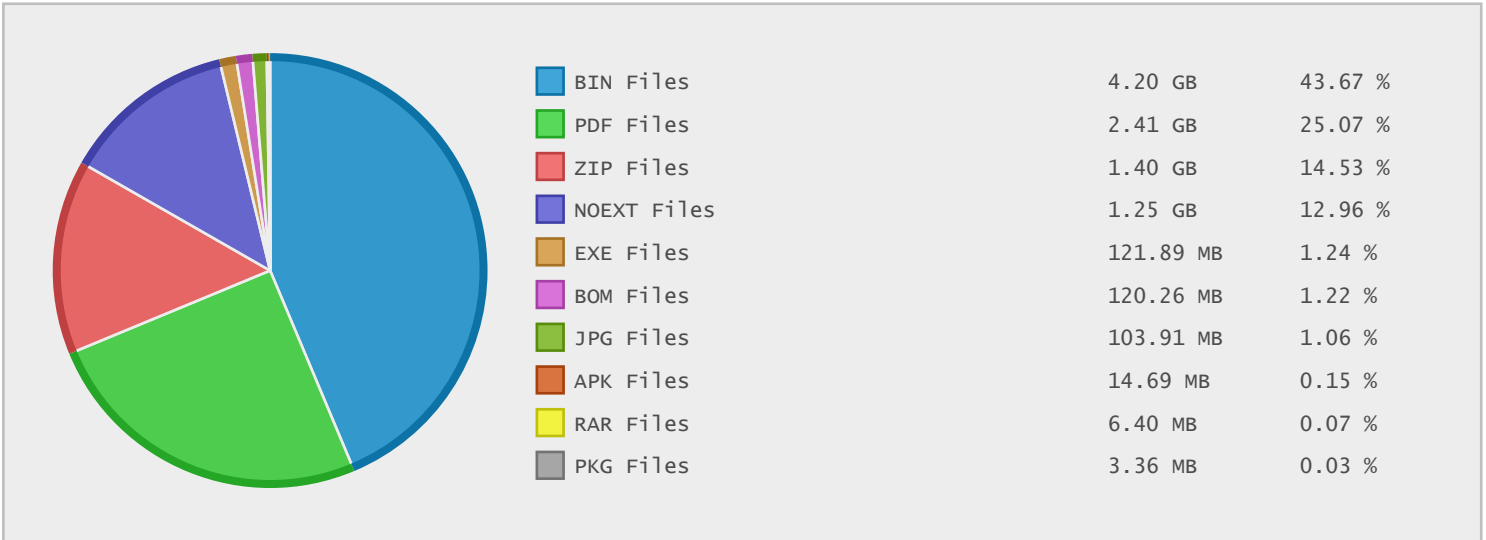

Top 10 File Categories Sorted By Disk Space

Last 12 Months Modified Disk Space History

Last 10 Years Modified Disk Space History

Total:	9.61 GB
Average:	0.96 GB
Maximum:	2.86 GB
Minimum:	0.00 GB
From:	2006
To:	2015

Last 10 Years Modified File Count History

Total:	771 Files
Average:	77 Files
Maximum:	361 Files
Minimum:	1 Files
From:	2006
To:	2015

Top 10 File Extensions Sorted By Disk Space

Top 10 File Extensions Sorted By Number of Files