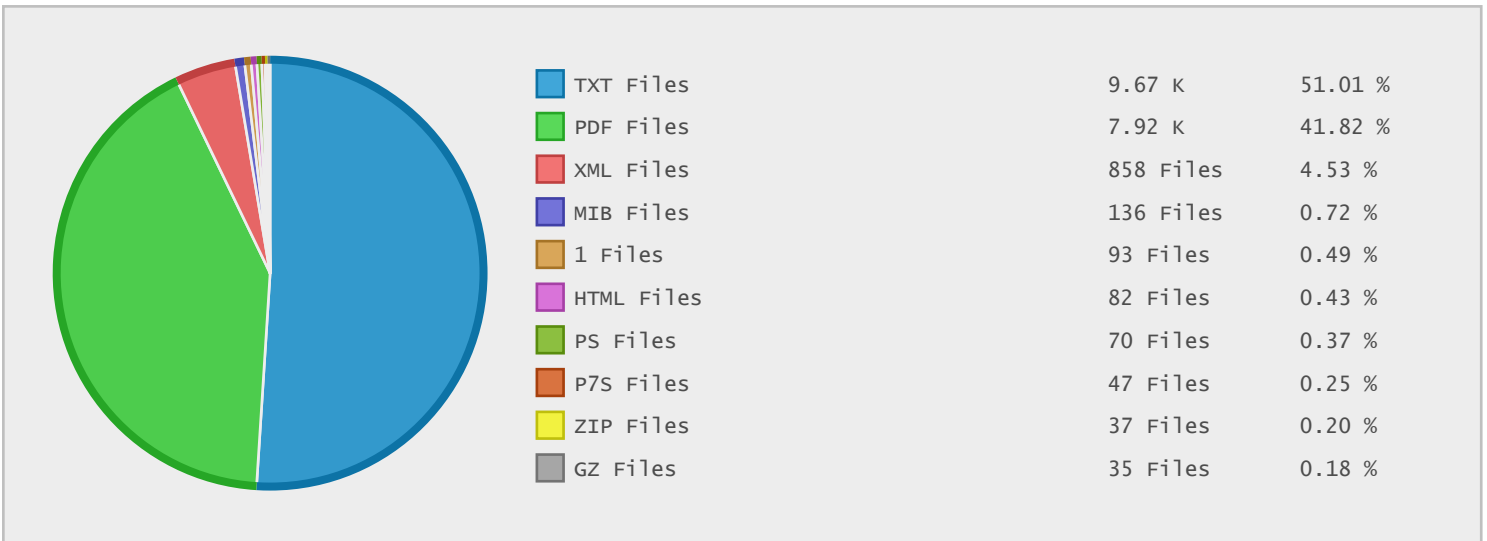

RFC-Editor Archive - FTP Site Statistics

Property	Value
FTP Server	ftp.rfc-editor.org
Description	RFC-Editor Archive
Country	United States
Scan Date	10/Jan/2015
Total Dirs	42
Total Files	19,210
Total Data	4.44 GB

Top 10 File Categories Sorted By Disk Space

Last 12 Months Modified Disk Space History

Last 10 Years Modified Disk Space History

Last 10 Years Modified File Count History

Top 10 File Extensions Sorted By Disk Space

Top 10 File Extensions Sorted By Number of Files

Top 10 File Categories Sorted by Disk Space

Category	Files	Data	Data (%)
Document Files	18547	3.08 GB	69.34 %
Archive Files	73	1.34 GB	30.14 %
Miscellaneous Files	224	8.46 MB	0.19 %
Data Files	140	8.25 MB	0.18 %
Internet Files	101	5.61 MB	0.12 %
Help Files	98	1.21 MB	0.03 %
Image Files	24	161.47 KB	< 0.01 %
Program Files	1	156.08 KB	< 0.01 %
Backup Files	1	14.15 KB	< 0.01 %
Development Files	1	1.66 KB	< 0.01 %