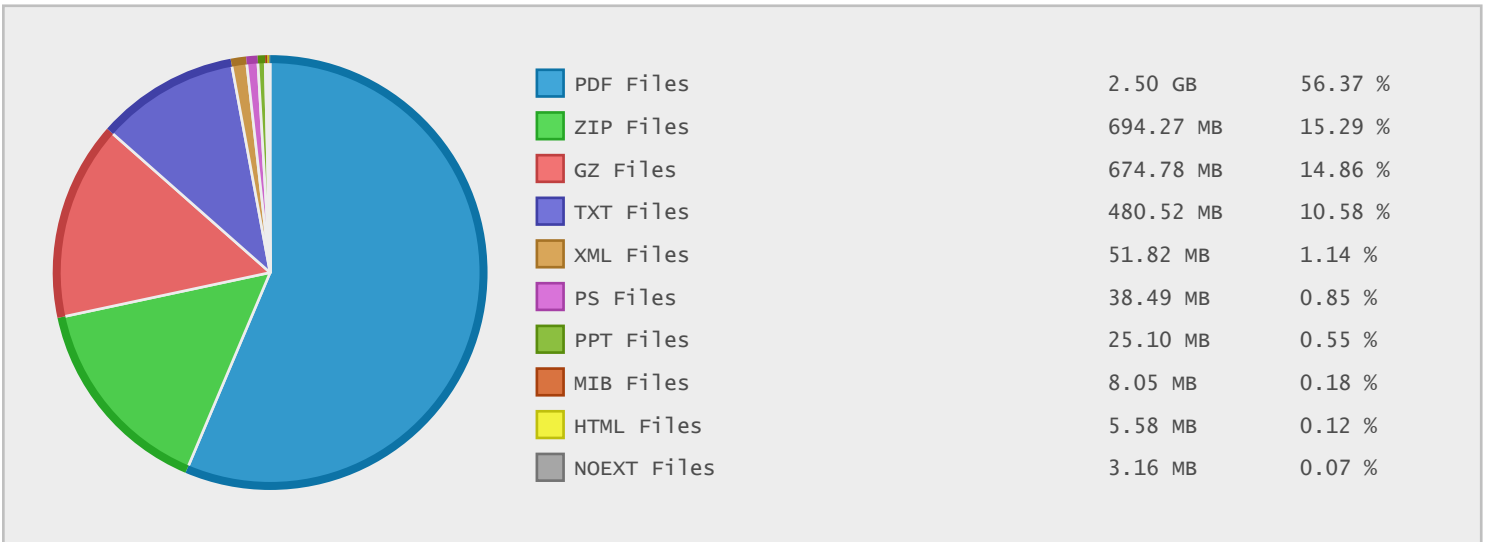

Top 10 File Categories Sorted By Disk Space

Last 12 Months Modified Disk Space History

Last 10 Years Modified Disk Space History

Last 10 Years Modified File Count History

Top 10 File Extensions Sorted By Disk Space