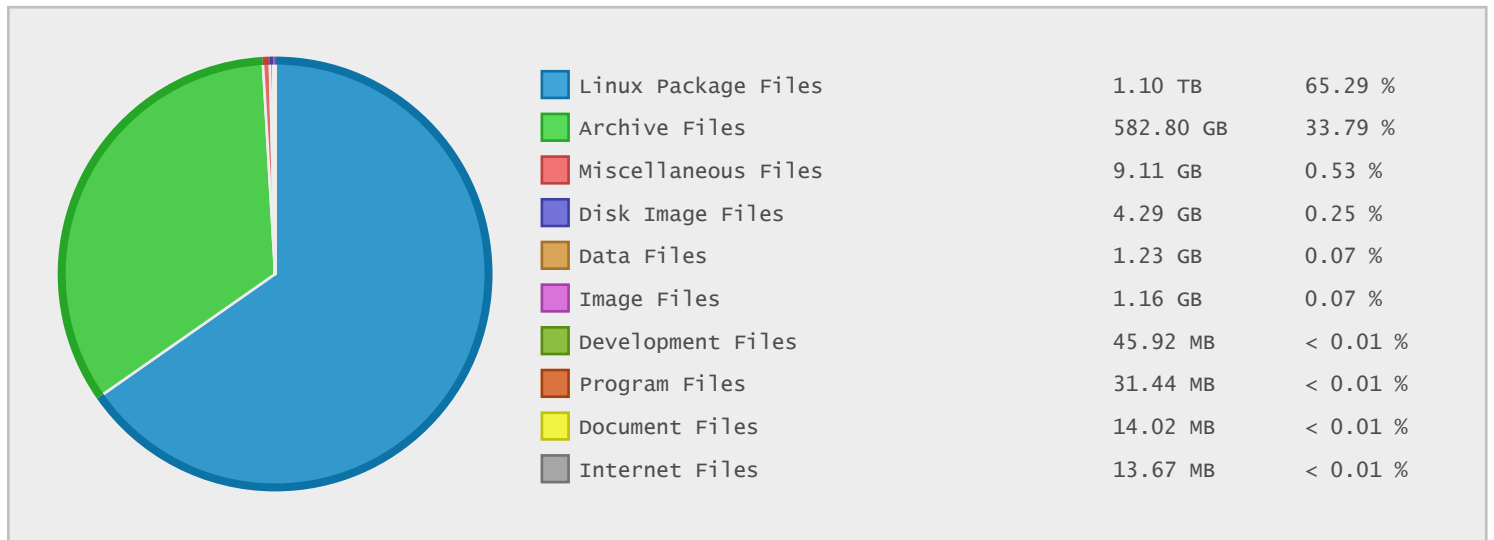

RFC 822 Archive - FTP Site Statistics

Property	Value
FTP Server	ftp.rfc822.org
Description	RFC 822 Archive
Country	Germany
Scan Date	28/Jun/2015
Total Dirs	33,235
Total Files	1,224,064
Total Data	1.68 TB

Top 20 Directories Sorted by Disk Space

Name	Dirs	Files	Data	Data (%)
/	33235	1224064	1.68 TB	100.00 %
/pub	33234	1224063	1.68 TB	> 99.99 %
/pub/mirror	31333	1213727	1.26 TB	74.64 %
/pub/mirror/ftp.debian.org	30426	1172026	1.16 TB	69.04 %
/pub/mirror/ftp.debian.org/debian	30425	1172026	1.16 TB	69.04 %
/pub/mirror/ftp.debian.org/debian/pool	25651	1099816	1.14 TB	67.70 %
/pub/mirror/ftp.debian.org/debian/pool...	24979	1089437	1.11 TB	65.78 %
/pub/local	1899	10336	437.44 GB	25.36 %
/pub/local/osm	1895	10120	437.06 GB	25.34 %
/pub/local/osm/germany	2	659	335.73 GB	19.46 %
/pub/mirror/ftp.debian.org/debian/pool...	1470	98326	114.36 GB	6.63 %
/pub/mirror/security.debian.org	905	41701	96.51 GB	5.60 %
/pub/mirror/security.debian.org/debian...	904	41701	96.51 GB	5.60 %
/pub/mirror/security.debian.org/debian...	524	40858	96.47 GB	5.59 %
/pub/mirror/security.debian.org/debian...	523	40858	96.47 GB	5.59 %
/pub/local/osm/reconstruct	0	72	96.35 GB	5.59 %
/pub/mirror/security.debian.org/debian...	517	40840	96.28 GB	5.58 %
/pub/mirror/ftp.debian.org/debian/pool...	1114	52218	89.88 GB	5.21 %
/pub/mirror/ftp.debian.org/debian/pool...	223	24103	87.99 GB	5.10 %
/pub/mirror/ftp.debian.org/debian/pool...	2662	88664	71.06 GB	4.12 %

Top 10 File Categories Sorted By Disk Space

Last 12 Months Modified Disk Space History

Last 10 Years Modified Disk Space History

Total:	1723.66 GB
Average:	172.37 GB
Maximum:	496.48 GB
Minimum:	1.21 GB
From:	2006
To:	2015

Last 10 Years Modified File Count History

Total:	1220420 ...
Average:	122042 Files
Maximum:	326968 Files
Minimum:	3337 Files
From:	2006
To:	2015

Top 10 File Extensions Sorted By Disk Space

Top 10 File Extensions Sorted By Number of Files