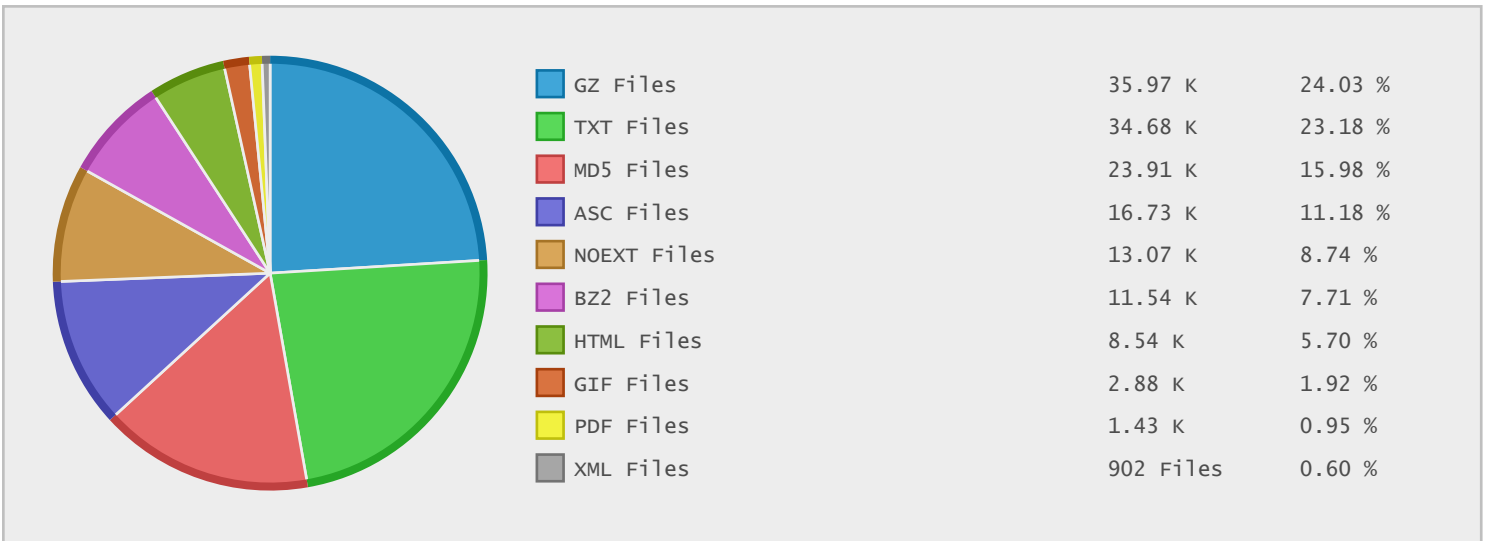

Top 10 File Categories Sorted By Disk Space

Last 12 Months Modified Disk Space History

Last 10 Years Modified Disk Space History

| | |
|----------|----------|
| Total: | 66.91 GB |
| Average: | 6.69 GB |
| Maximum: | 33.30 GB |
| Minimum: | 1.03 GB |
| From: | 2006 |
| To: | 2015 |

Last 10 Years Modified File Count History

| | |
|----------|--------------|
| Total: | 131619 Files |
| Average: | 13162 Files |
| Maximum: | 19447 Files |
| Minimum: | 2170 Files |
| From: | 2006 |
| To: | 2015 |

Top 10 File Extensions Sorted By Disk Space

Top 10 File Extensions Sorted By Number of Files

Top 10 File Categories Sorted by Disk Space

| Category | Files | Data | Data (%) |
|----------------------|-------|-----------|----------|
| Archive Files | 48419 | 34.11 GB | 48.88 % |
| Miscellaneous Files | 16272 | 24.65 GB | 35.33 % |
| Document Files | 37584 | 3.60 GB | 5.15 % |
| Disk Image Files | 11 | 2.89 GB | 4.14 % |
| Data Files | 24456 | 1.52 GB | 2.17 % |
| Image Files | 3574 | 1.26 GB | 1.81 % |
| Development Files | 1978 | 520.51 MB | 0.73 % |
| Internet Files | 9210 | 426.07 MB | 0.60 % |
| Script Files | 265 | 251.52 MB | 0.35 % |
| windows System Files | 2 | 250.00 MB | 0.35 % |