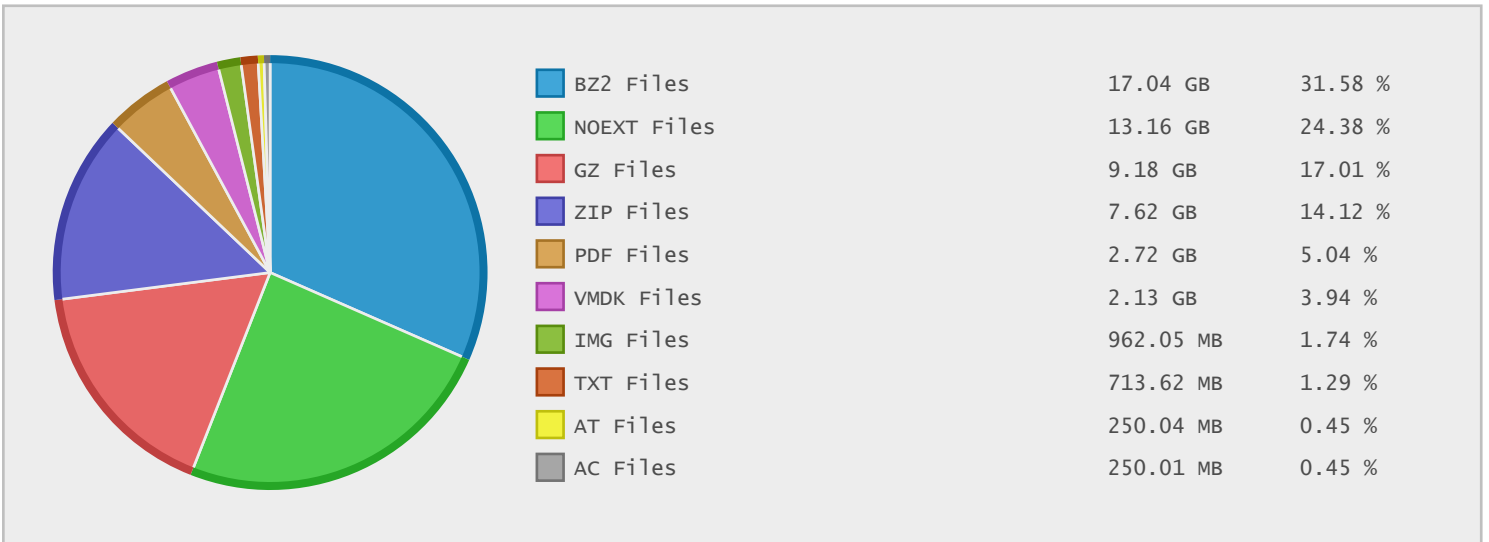

Top 10 File Extensions Sorted By Disk Space