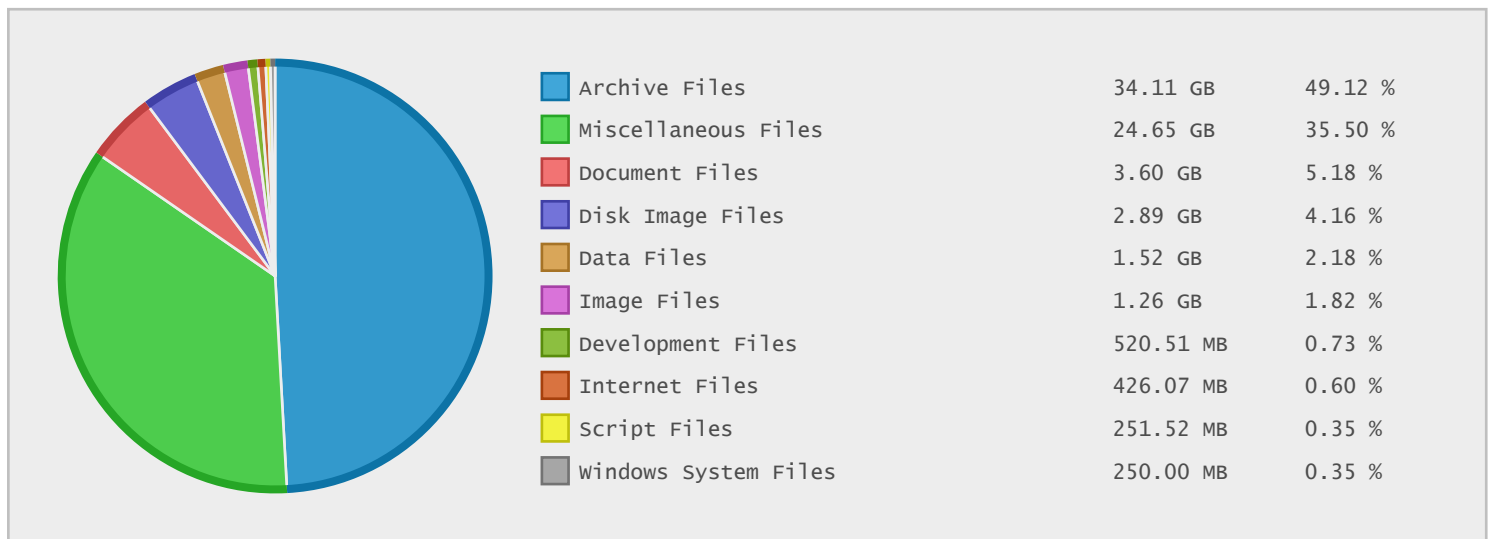

RIPE Network Coordination Centre - FTP Site Statistics

| Property | Value |
|-------------|----------------------------------|
| FTP Server | ftp.ripe.net |
| Description | RIPE Network Coordination Centre |
| Country | Netherlands |
| Scan Date | 15/Jan/2015 |
| Total Dirs | 2,663 |
| Total Files | 159,058 |
| Total Data | 69.78 GB |

Top 10 File Categories Sorted By Disk Space

Last 12 Months Modified Disk Space History

Last 10 Years Modified Disk Space History

| | |
|----------|----------|
| Total: | 66.91 GB |
| Average: | 6.69 GB |
| Maximum: | 33.30 GB |
| Minimum: | 1.03 GB |
| From: | 2006 |
| To: | 2015 |

Last 10 Years Modified File Count History

| | |
|----------|--------------|
| Total: | 131619 Files |
| Average: | 13162 Files |
| Maximum: | 19447 Files |
| Minimum: | 2170 Files |
| From: | 2006 |
| To: | 2015 |