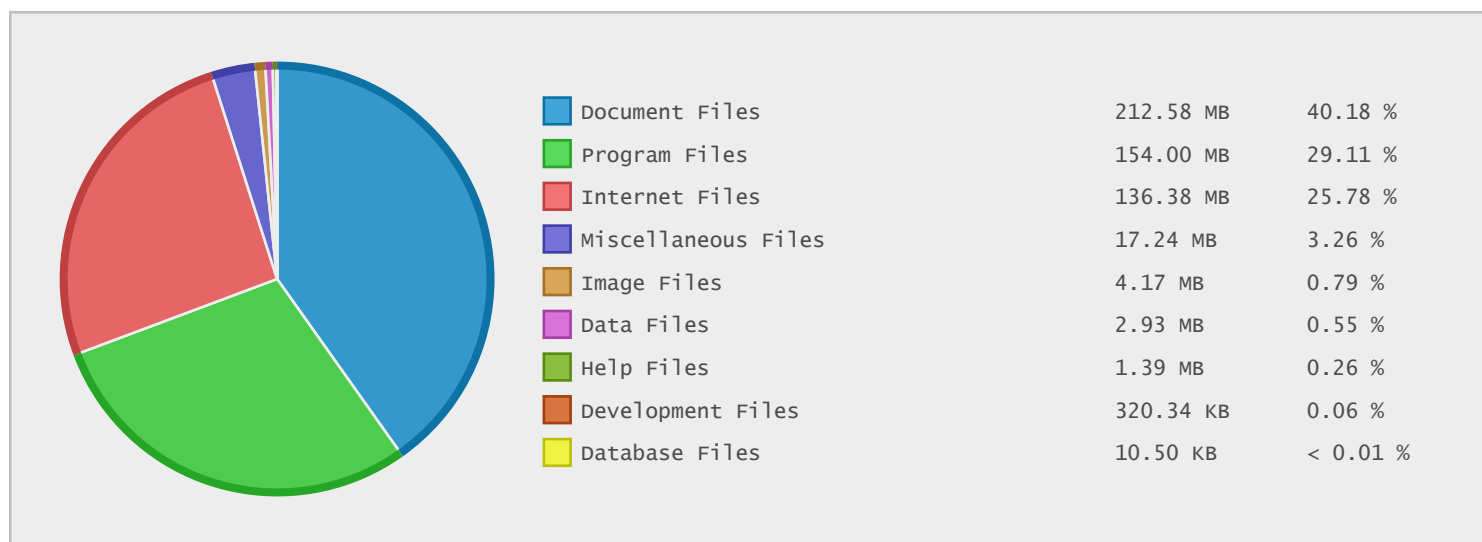

Robelle Solutions Tech Inc - FTP Site Statistics

Property	Value
FTP Server	ftp.robelle.com
Description	Robelle Solutions Tech Inc
Country	United States
Scan Date	02/Nov/2015
Total Dirs	136
Total Files	1,332
Total Data	529.01 MB

Top 20 Directories Sorted by Disk Space

Name	Dirs	Files	Data	Data (%)
/	136	1332	529.01 MB	100.00 %
/manuals	96	961	288.15 MB	54.47 %
/qwin	0	23	139.55 MB	26.38 %
/courses	3	59	53.97 MB	10.20 %
/courses/suprtool	1	57	53.97 MB	10.20 %
/manuals/history	0	33	53.10 MB	10.04 %
/manuals/prerelease	23	268	52.62 MB	9.95 %
/courses/suprtool/New	0	19	32.92 MB	6.22 %
/manuals/suprtool57	7	76	24.40 MB	4.61 %
/changes	1	71	23.51 MB	4.44 %
/manuals/suprtool56	8	82	21.65 MB	4.09 %
/manuals/suprtool52	5	58	16.28 MB	3.08 %
/manuals/suprtool51	6	68	14.95 MB	2.83 %
/manuals/prerelease/5504	5	72	14.67 MB	2.77 %
/manuals/suprtool55	5	57	14.40 MB	2.72 %
/manuals/suprtool54	5	56	14.17 MB	2.68 %
/manuals/suprtool53	5	59	13.98 MB	2.64 %
/manuals/qedit58	4	37	13.45 MB	2.54 %
/manuals/qedit59	4	43	12.79 MB	2.42 %
/manuals/qedit60	4	42	12.20 MB	2.31 %

Top 10 File Categories Sorted By Disk Space