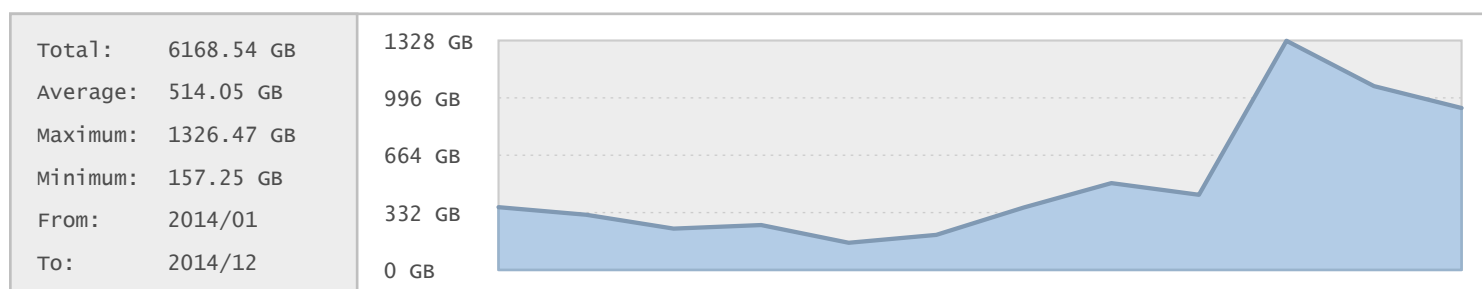

Last 12 Months Modified Disk Space History