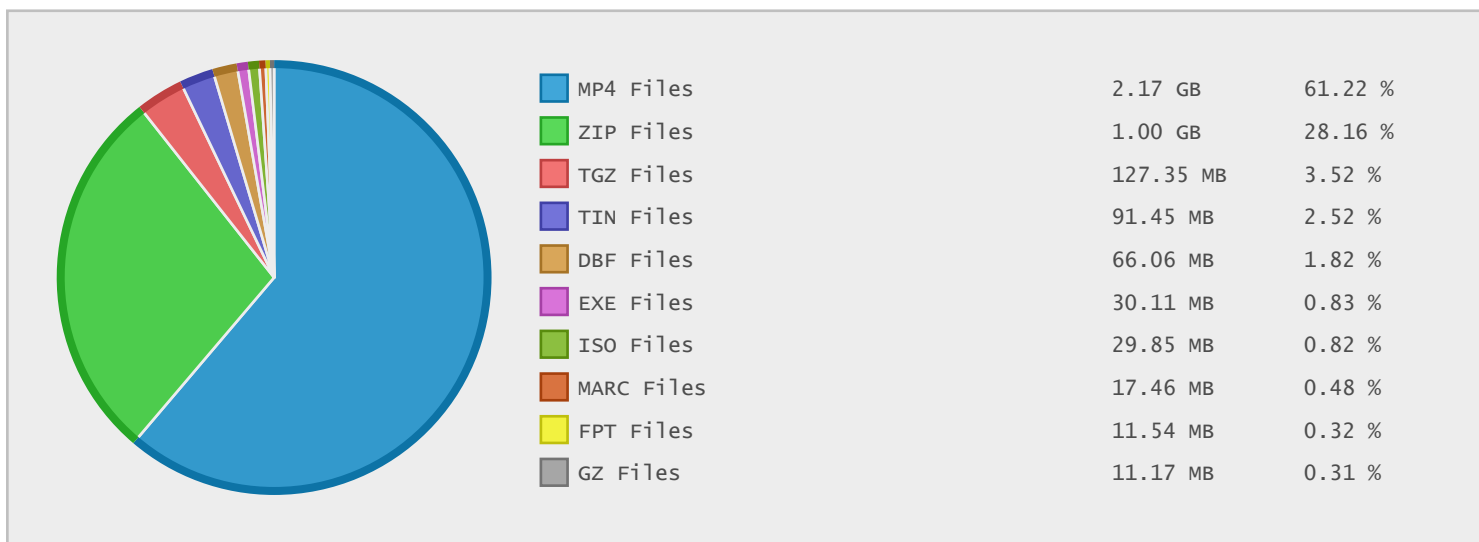

Top 10 File Categories Sorted By Disk Space

Last 12 Months Modified Disk Space History

Last 10 Years Modified Disk Space History

Total:	3.43 GB
Average:	0.34 GB
Maximum:	2.18 GB
Minimum:	0.00 GB
From:	2006
To:	2015

Last 10 Years Modified File Count History

Total:	285 Files
Average:	29 Files
Maximum:	134 Files
Minimum:	0 Files
From:	2006
To:	2015

Top 10 File Extensions Sorted By Disk Space

Top 10 File Extensions Sorted By Number of Files