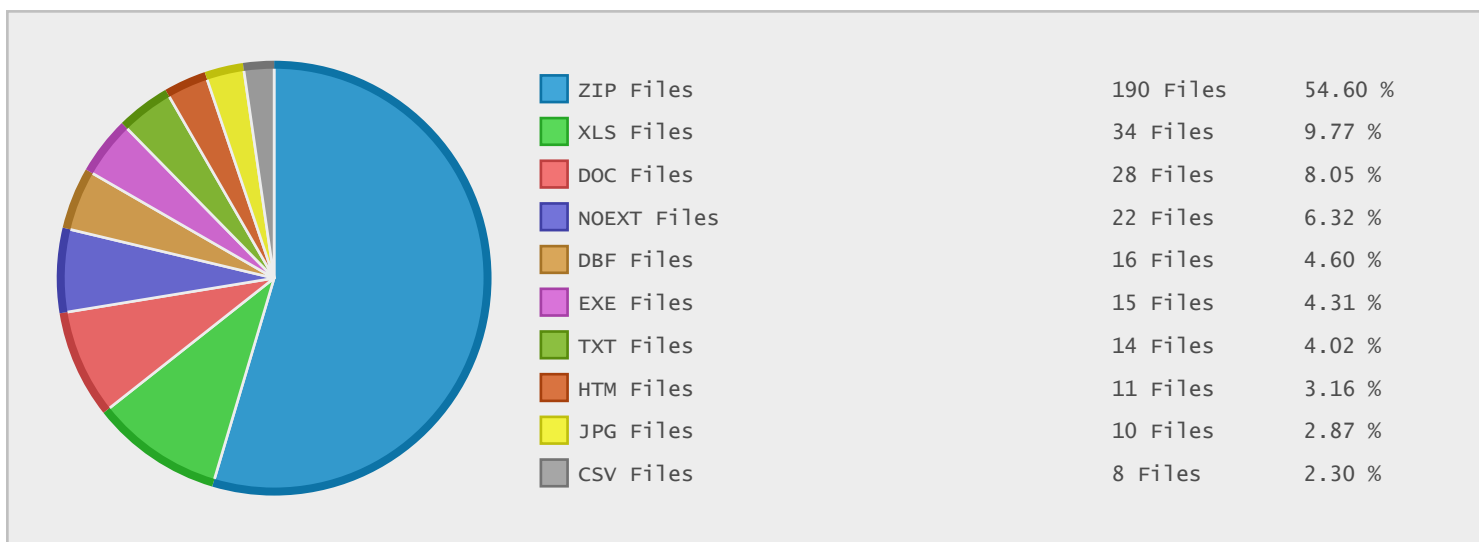

Top 10 File Categories Sorted By Disk Space

Last 12 Months Modified Disk Space History

Last 10 Years Modified Disk Space History

Total:	3.43 GB
Average:	0.34 GB
Maximum:	2.18 GB
Minimum:	0.00 GB
From:	2006
To:	2015

Last 10 Years Modified File Count History

Total:	285 Files
Average:	29 Files
Maximum:	134 Files
Minimum:	0 Files
From:	2006
To:	2015

Top 10 File Extensions Sorted By Disk Space

Top 10 File Extensions Sorted By Number of Files